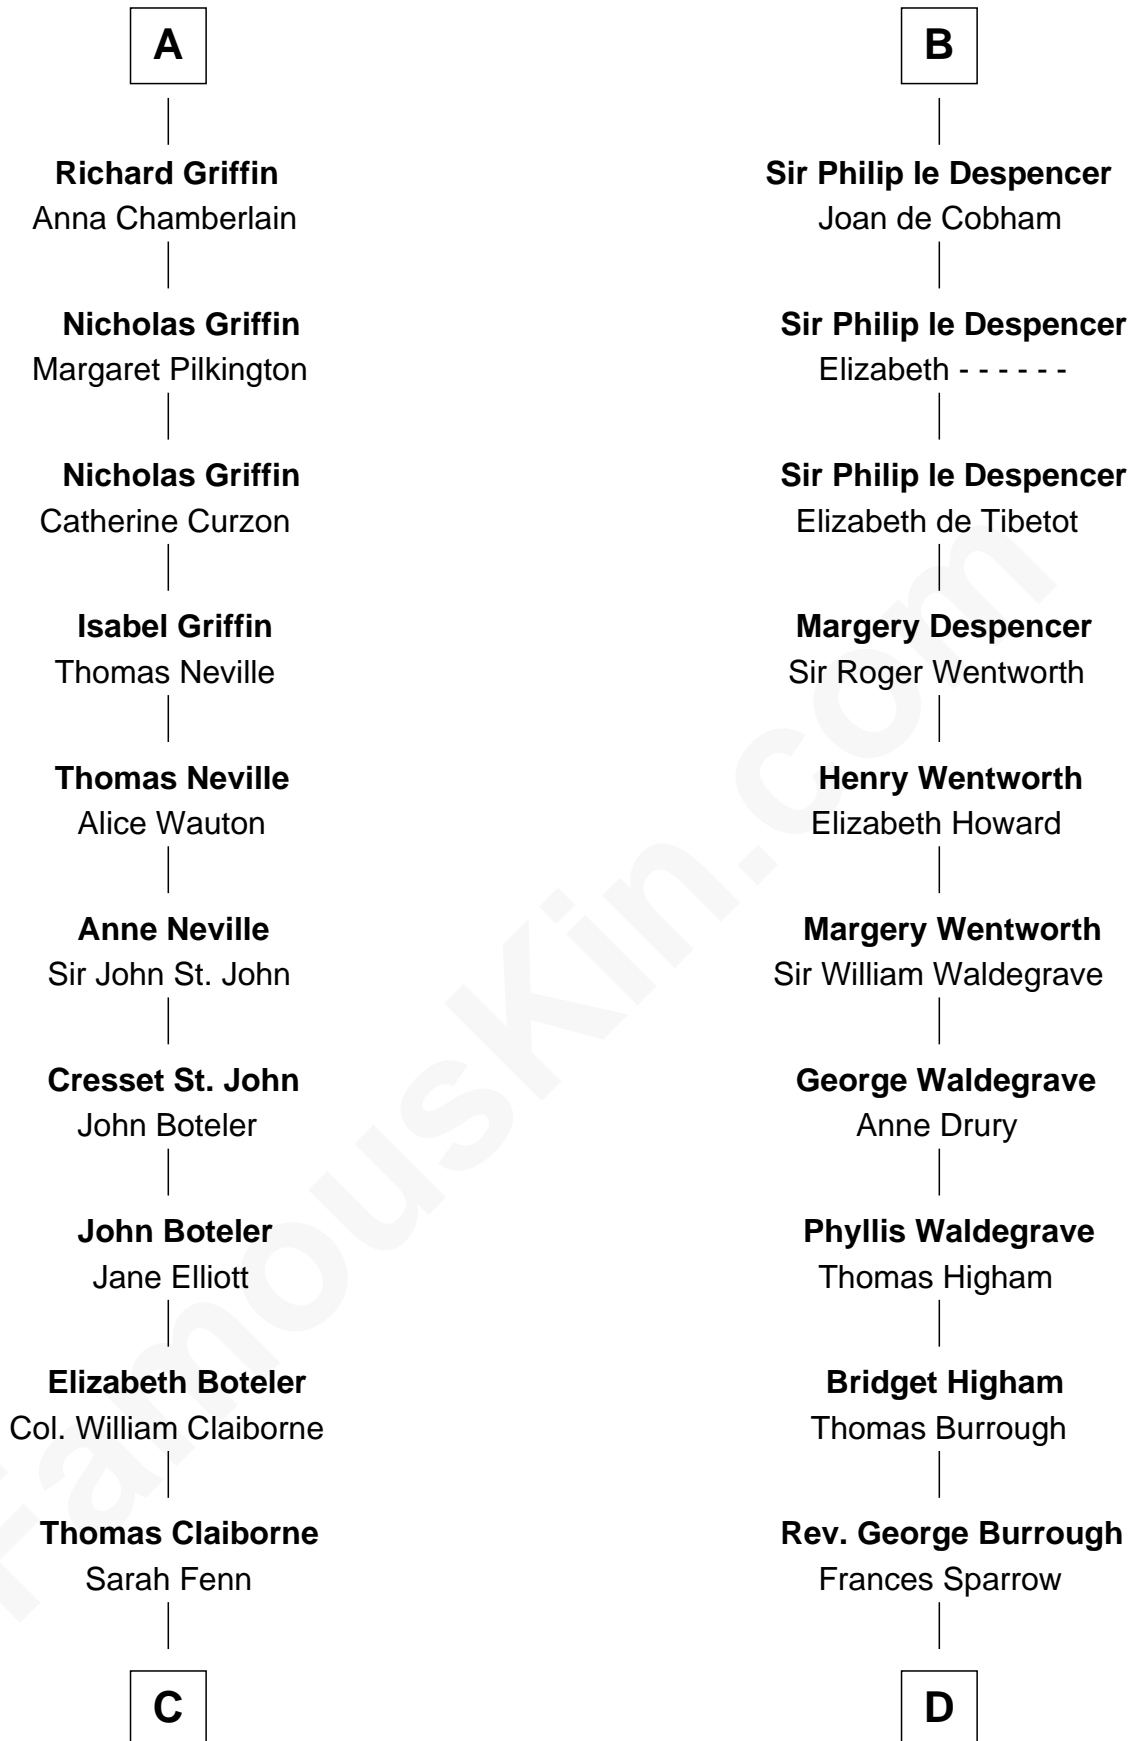

FamousKin.com
Relationship Chart of
William C. C. Claiborne
1st Governor of Louisiana

18th cousin 2 times removed of
Rev. George Burroughs
Executed for Witchcraft, Salem 1692

C

Thomas Claiborne

Ann Fox

Nathaniel Claiborne

Jane Cole

William Claiborne

Mary Leigh

William C. C. Claiborne

1st Governor of Louisiana

D

Nathaniel Burrough

Rebecca Stiles

Rev. George Burroughs

Salem Witch Trials 1692

FamousKin.com