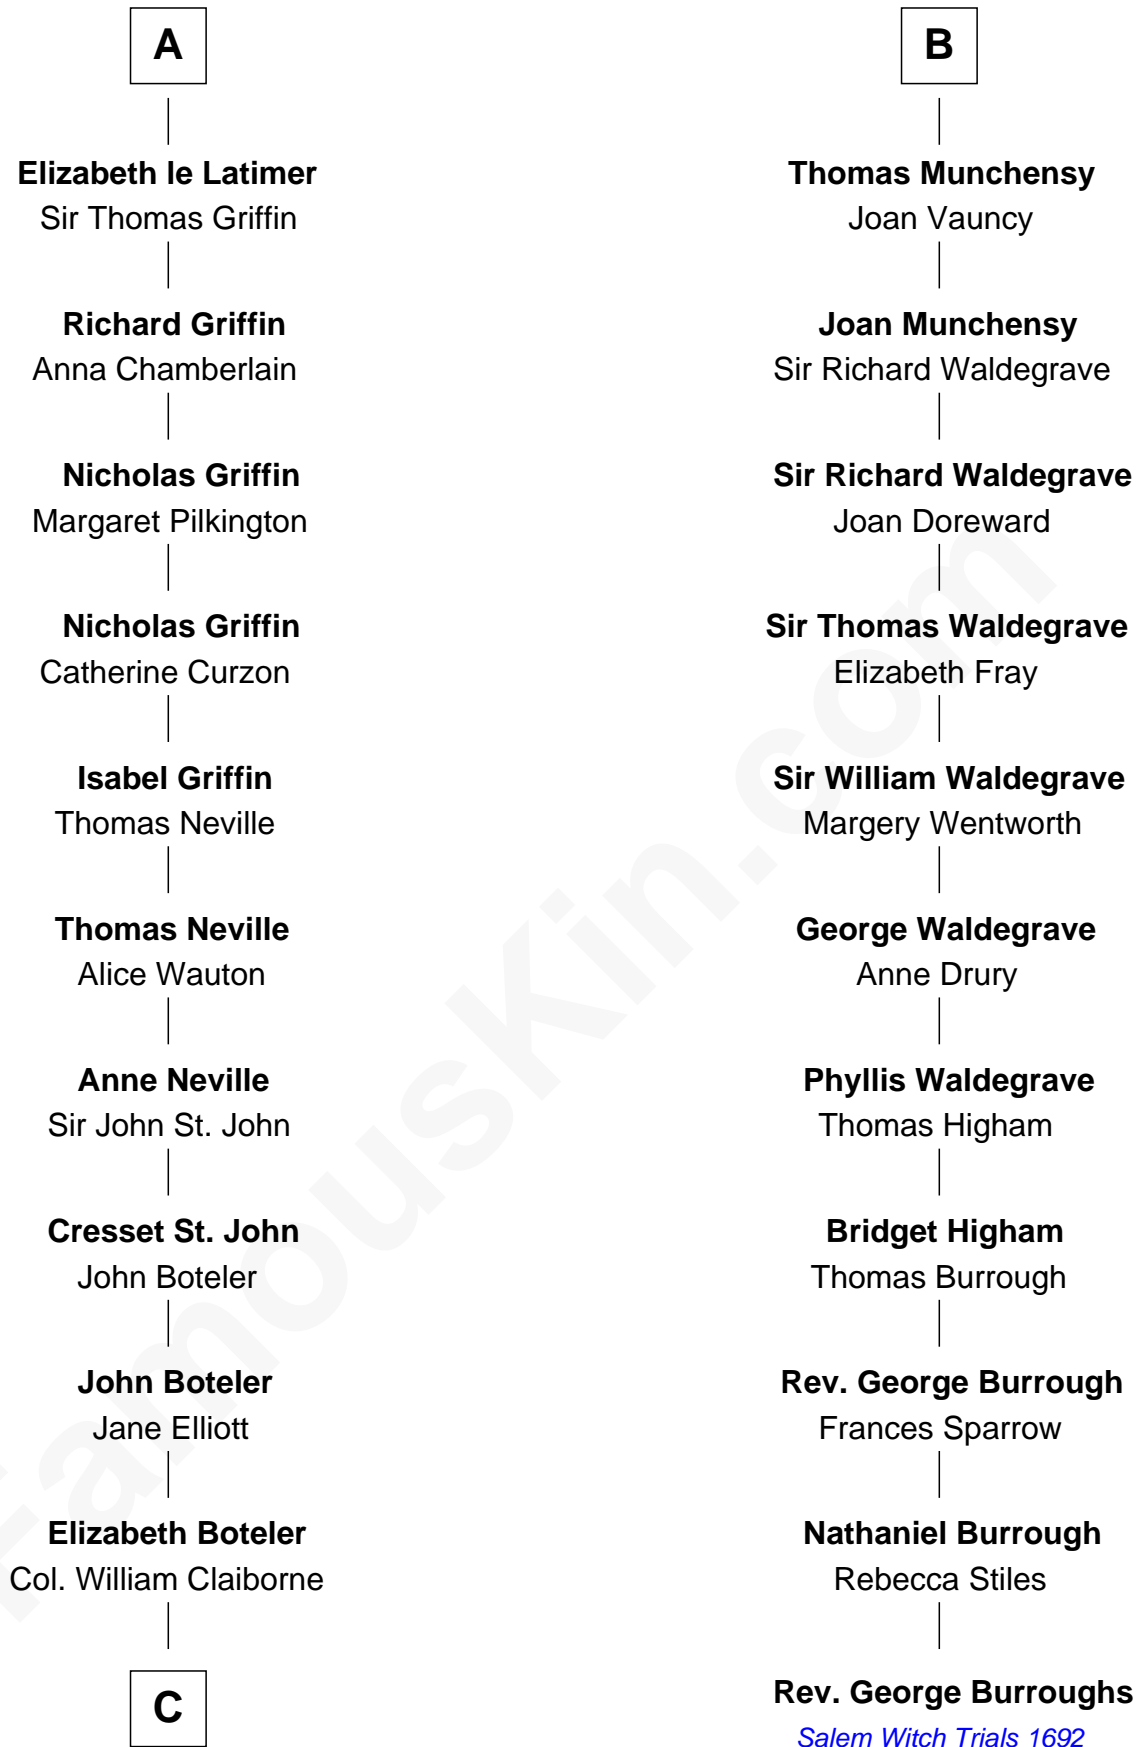

FamousKin.com
Relationship Chart of
William C. C. Claiborne
1st Governor of Louisiana

17th cousin 4 times removed of
Rev. George Burroughs
Executed for Witchcraft, Salem 1692

C

Thomas Claiborne

Sarah Fenn

Thomas Claiborne

Ann Fox

Nathaniel Claiborne

Jane Cole

William Claiborne

Mary Leigh

William C. C. Claiborne

1st Governor of Louisiana