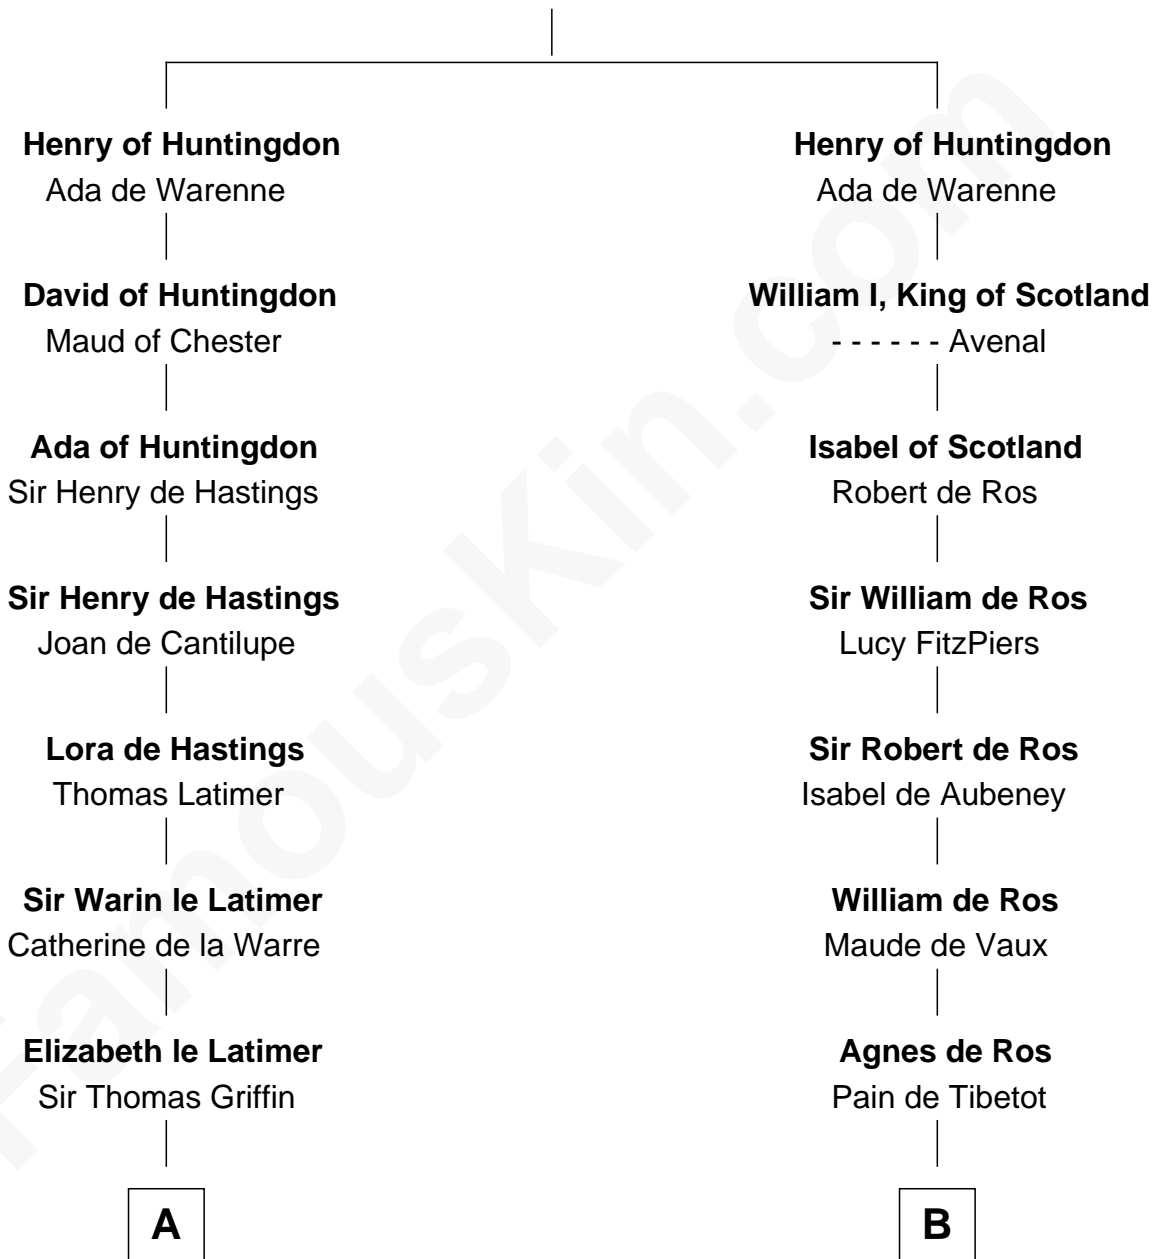

FamousKin.com
Relationship Chart of
William C. C. Claiborne
1st Governor of Louisiana

18th cousin 2 times removed of
Rev. George Burroughs
Executed for Witchcraft, Salem 1692

David I, King of Scotland
 Maud of Northumberland

C

Thomas Claiborne

Ann Fox

Nathaniel Claiborne

Jane Cole

William Claiborne

Mary Leigh

William C. C. Claiborne

1st Governor of Louisiana

D

Nathaniel Burrough

Rebecca Stiles

Rev. George Burroughs

Salem Witch Trials 1692

FamousKin.com