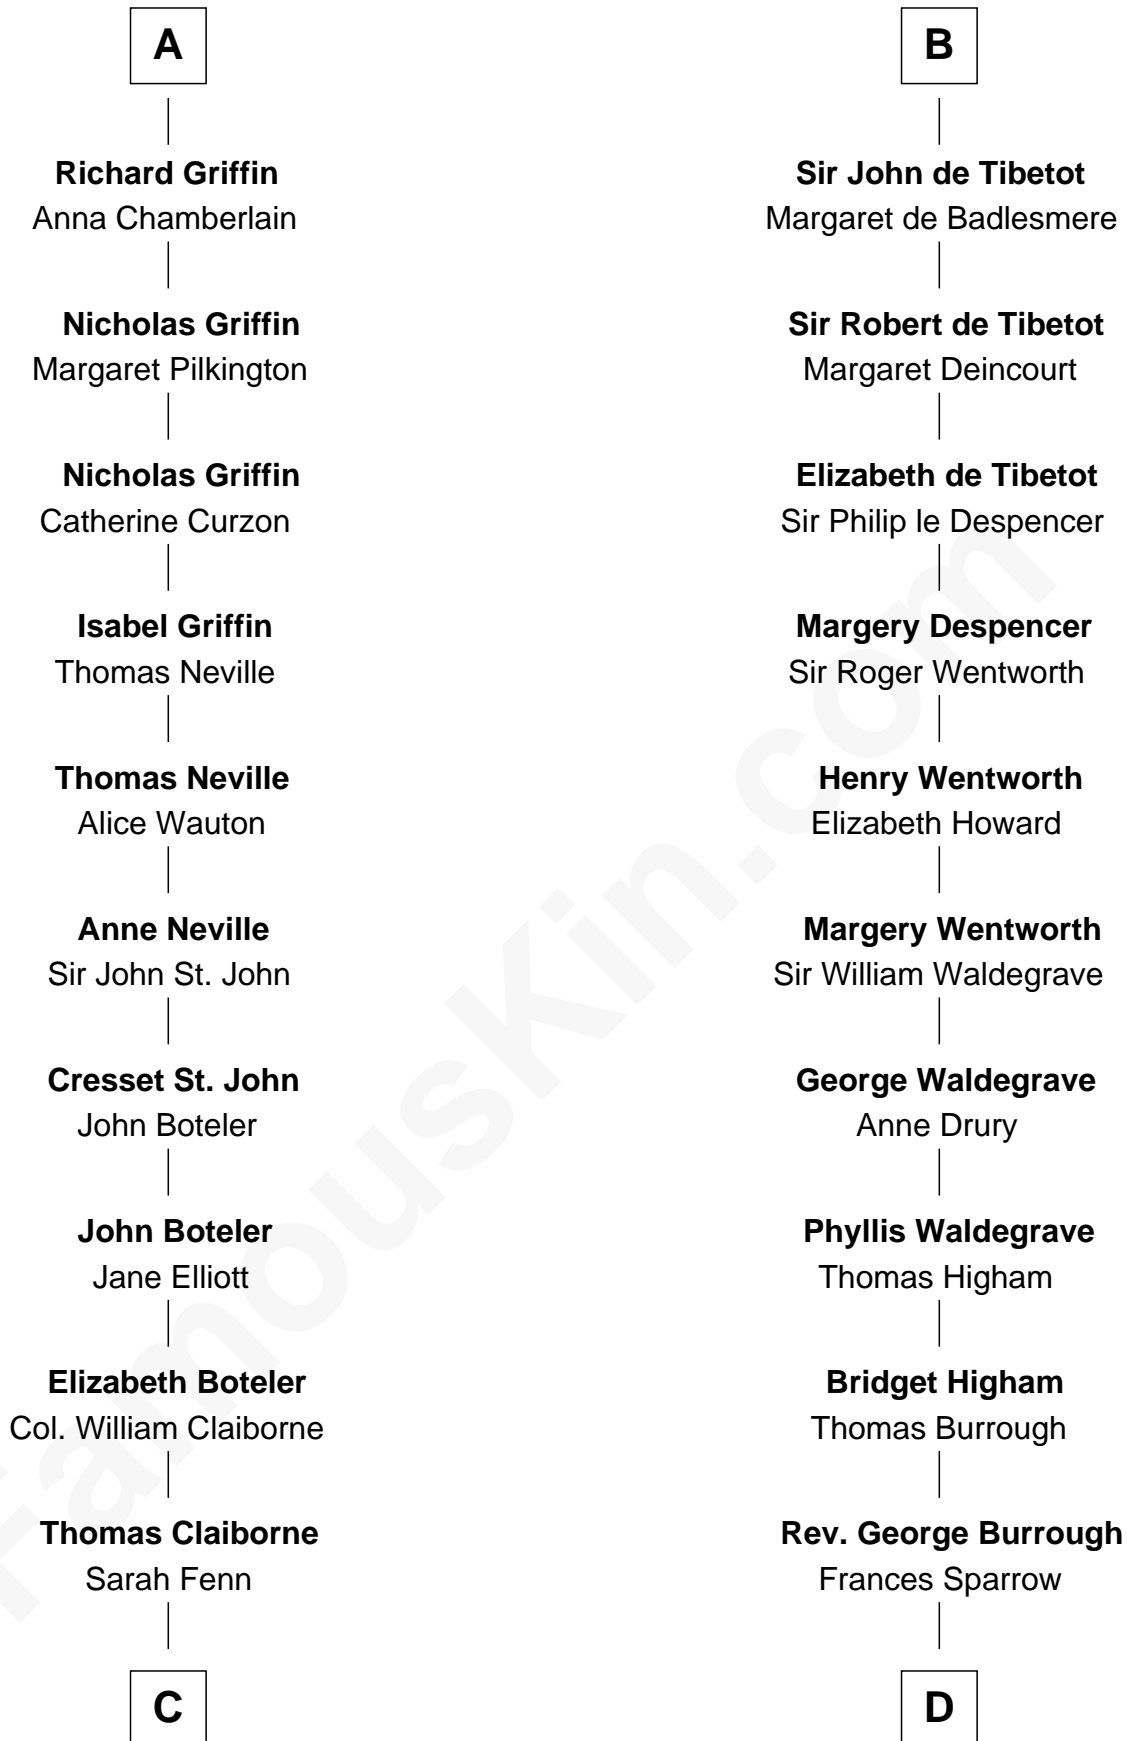

FamousKin.com
Relationship Chart of
William C. C. Claiborne
1st Governor of Louisiana

18th cousin 2 times removed of
Rev. George Burroughs
Executed for Witchcraft, Salem 1692

David I, King of Scotland
 Maud of Northumberland

C

Thomas Claiborne

Ann Fox

Nathaniel Claiborne

Jane Cole

William Claiborne

Mary Leigh

William C. C. Claiborne

1st Governor of Louisiana

D

Nathaniel Burrough

Rebecca Stiles

Rev. George Burroughs

Salem Witch Trials 1692

FamousKin.com