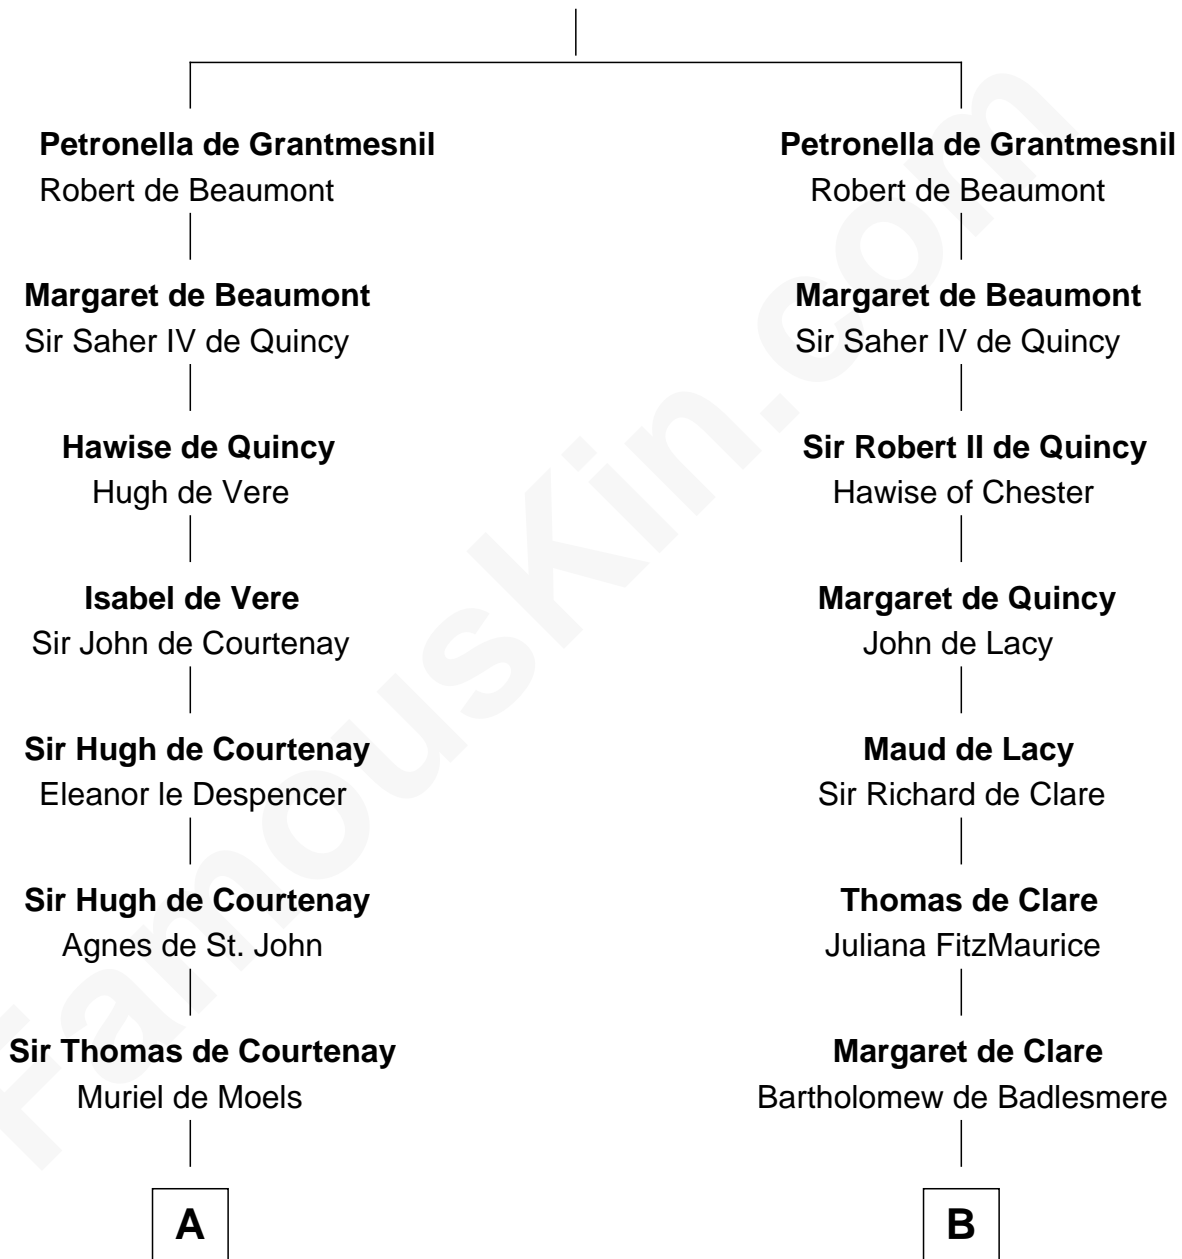

FamousKin.com
Relationship Chart of
William C. C. Claiborne
1st Governor of Louisiana

18th cousin 3 times removed of
Rev. George Burroughs
Executed for Witchcraft, Salem 1692

Hugh de Grantmesnil

C

Ann West
Henry Fox

Ann Fox
Thomas Claiborne

Nathaniel Claiborne
Jane Cole

William Claiborne
Mary Leigh

William C. C. Claiborne
1st Governor of Louisiana

D

Nathaniel Burrough
Rebecca Stiles

Rev. George Burroughs
Salem Witch Trials 1692

FamousKin.com