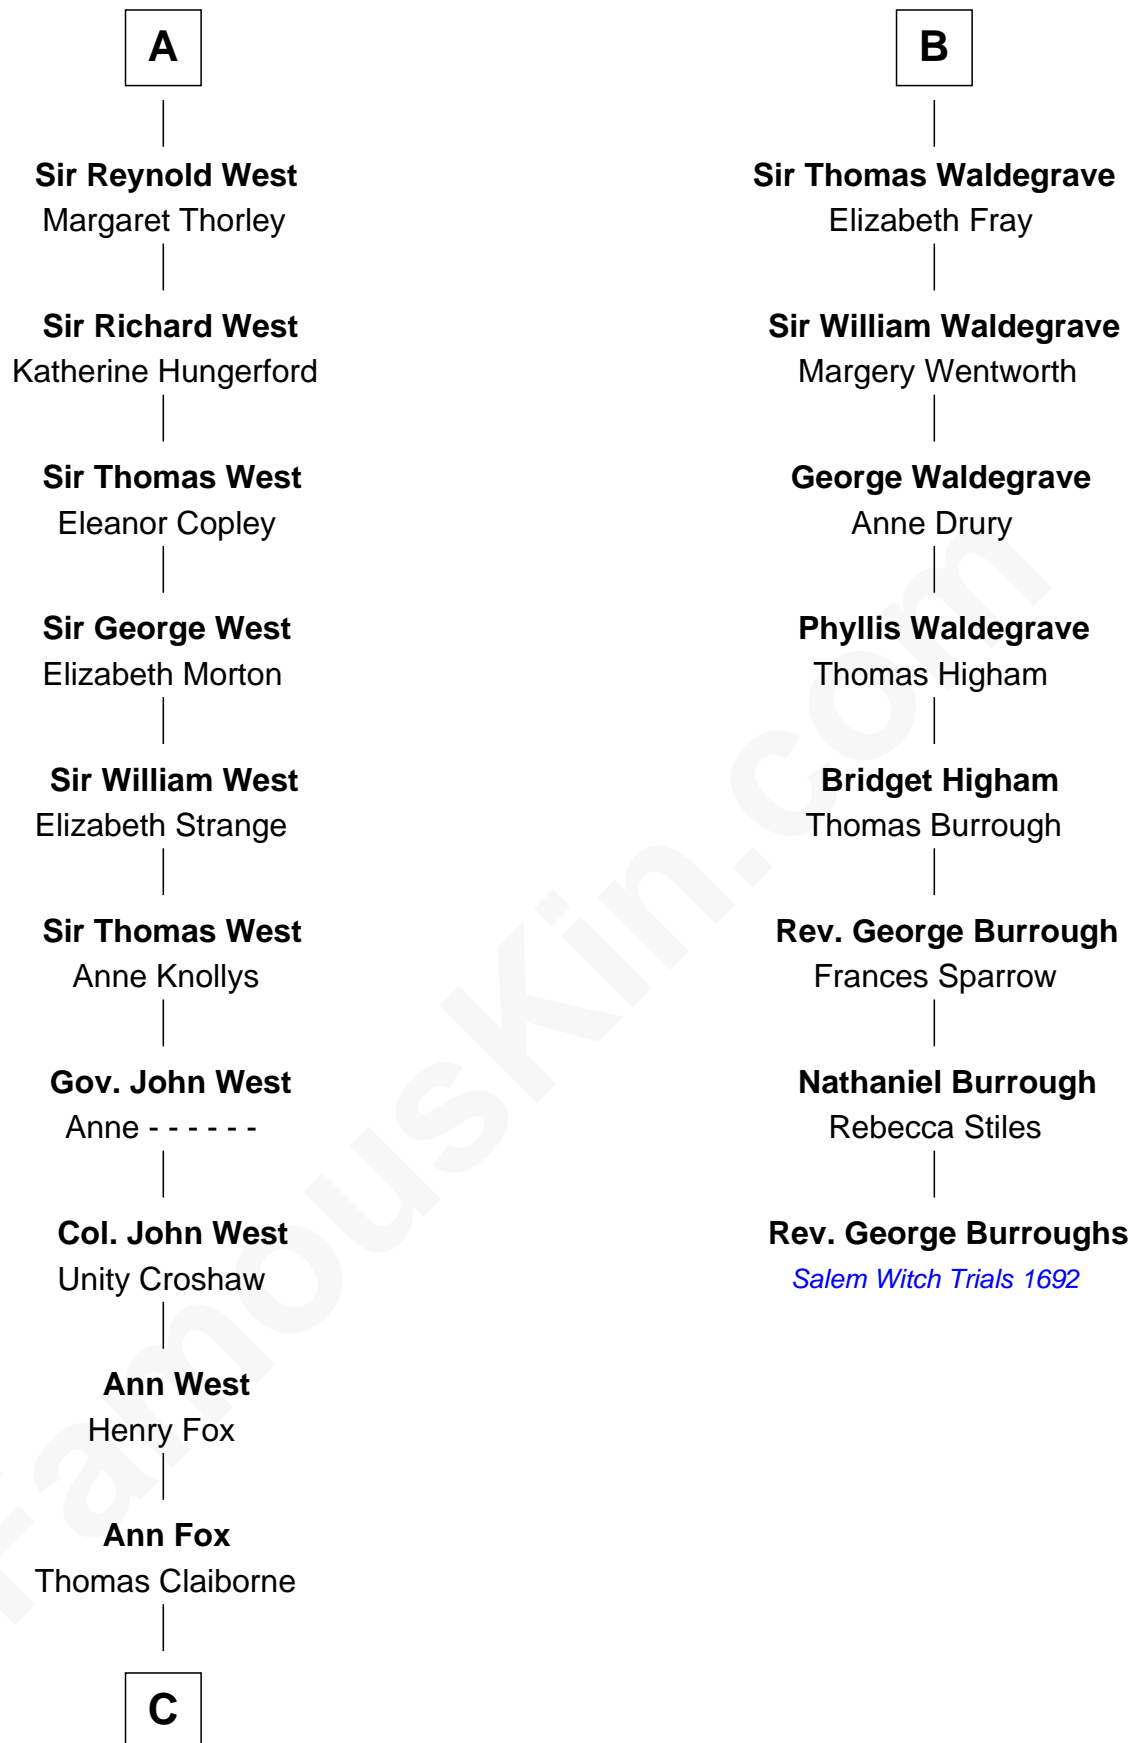

FamousKin.com
Relationship Chart of
William C. C. Claiborne
1st Governor of Louisiana

14th cousin 5 times removed of
Rev. George Burroughs
Executed for Witchcraft, Salem 1692

Sir William Longespee
 Ela of Salisbury

William de Munchensy
 Alice - - - - -

Maude la Zouche
 Sir Robert de Holland

Sir Thomas de Munchensy
 Joyce - - - - -

Margaret de Holland
 Sir John de la Warre

Thomas Munchensy
 Joan Vauncy

Roger de la Warre
 Eleanor Mowbray

Joan Munchensy
 Sir Richard Waldegrave

Joan de la Warre
 Sir Thomas West

Sir Richard Waldegrave
 Joan Doreward

A

B

C

—
Nathaniel Claiborne

Jane Cole