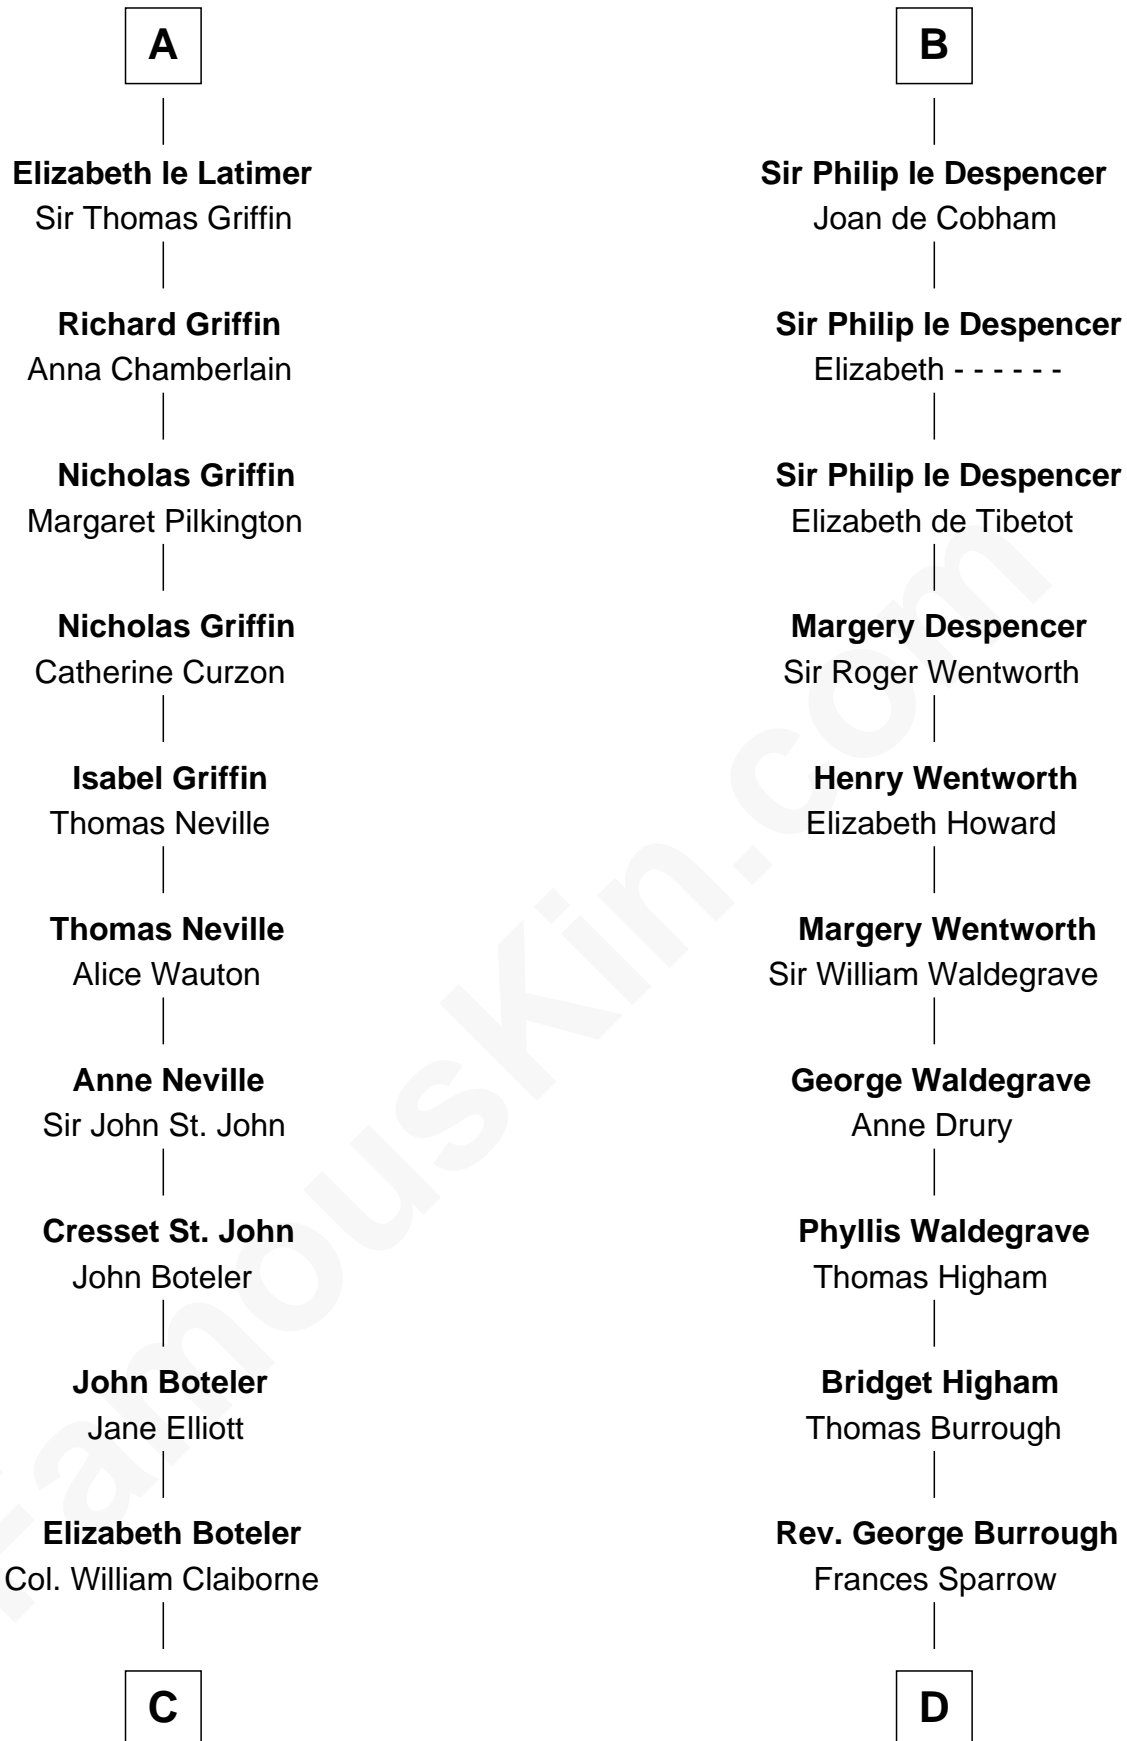

**FamousKin.com**  
**Relationship Chart of**  
**William C. C. Claiborne**  
*1st Governor of Louisiana*

18th cousin 3 times removed of

**Rev. George Burroughs**  
*Executed for Witchcraft, Salem 1692*

**C**

**Thomas Claiborne**  
Sarah Fenn

**Thomas Claiborne**  
Ann Fox

**Nathaniel Claiborne**  
Jane Cole

**William Claiborne**  
Mary Leigh

**William C. C. Claiborne**  
*1st Governor of Louisiana*

**D**

**Nathaniel Burrough**  
Rebecca Stiles

**Rev. George Burroughs**  
*Salem Witch Trials 1692*

FamousKin.com