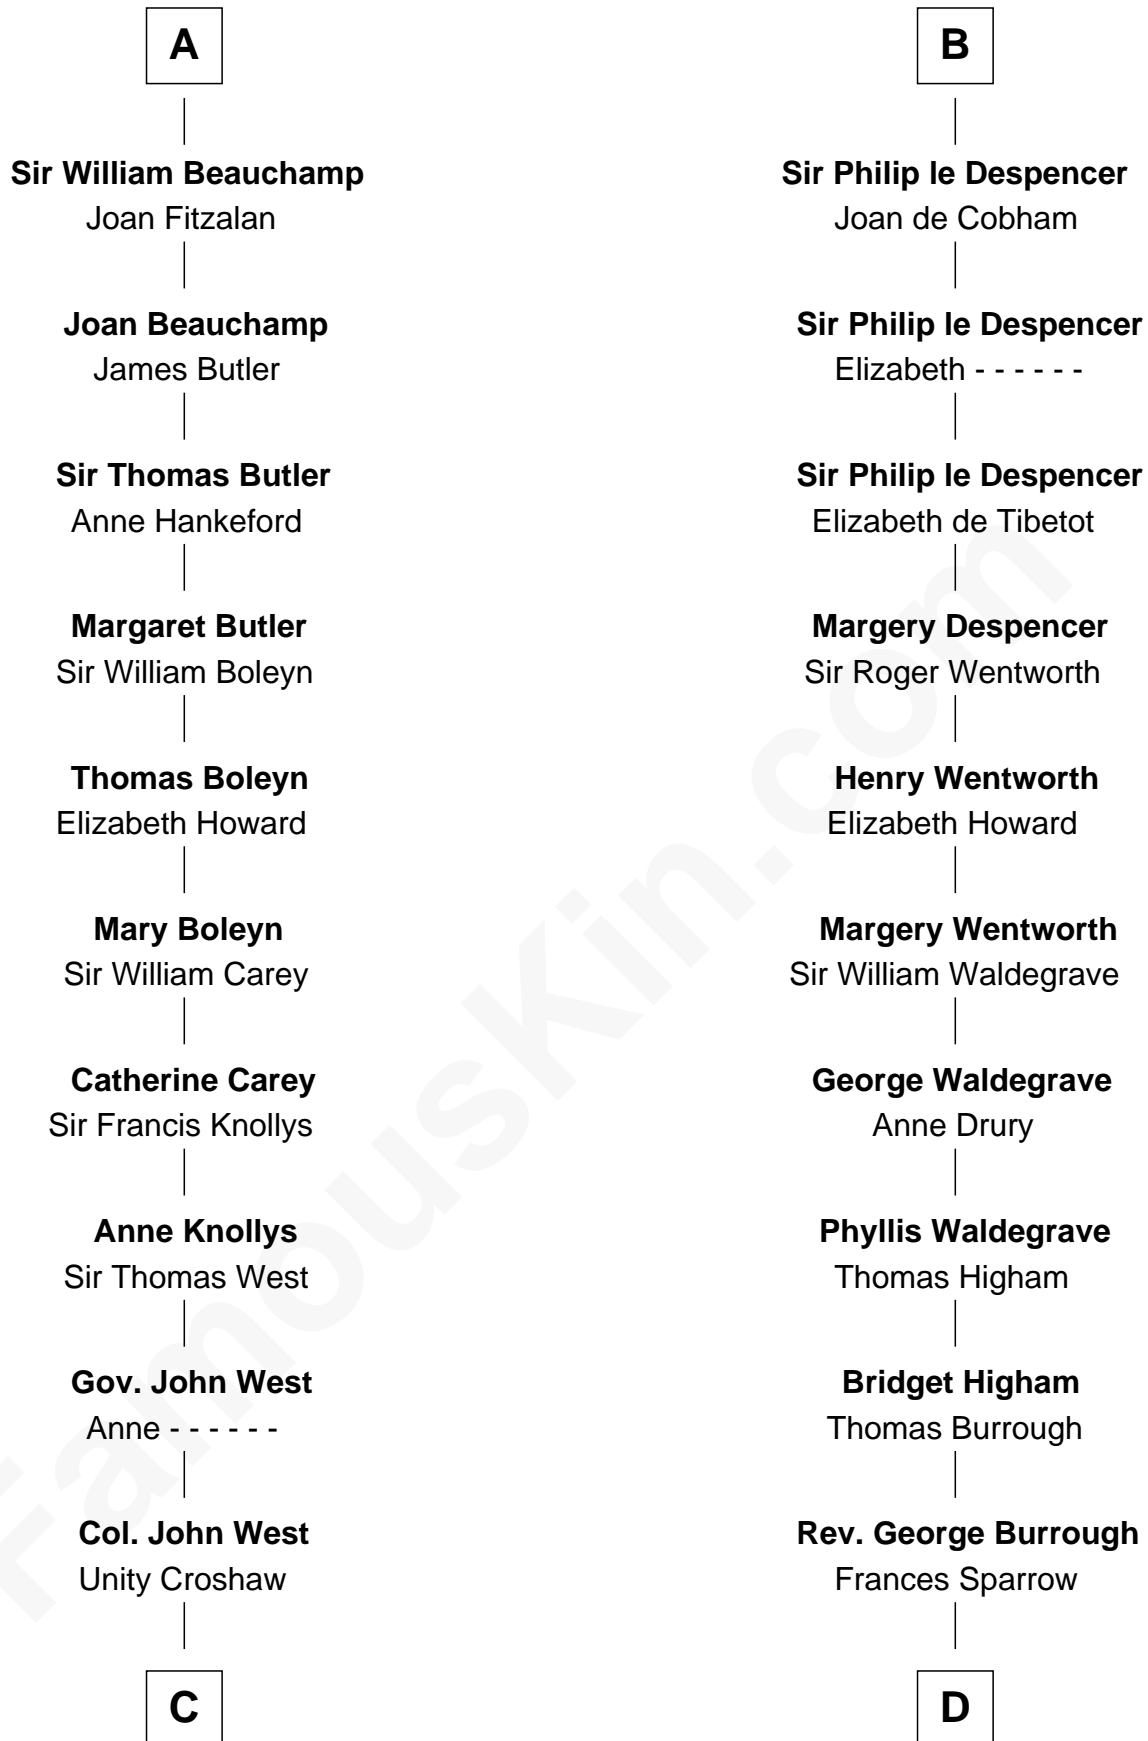

FamousKin.com
Relationship Chart of
William C. C. Claiborne
1st Governor of Louisiana

18th cousin 3 times removed of
Rev. George Burroughs
Executed for Witchcraft, Salem 1692

Gilbert Fitzrichard de Clare
 Adeliza de Clermont-en-Beauvaisis

Richard Fitzgilbert de Clare
 Adeliza de Meschines

Roger de Clare
 Maud de St. Hilary

Aveline de Clare
 Sir Geoffrey FitzPiers

Sir John FitzGeoffrey
 Isabel le Bigod

Maud FitzJohn
 William de Beauchamp

Guy de Beauchamp
 Alice de Toeni

Sir Thomas de Beauchamp
 Katherine de Mortimer

A

Richard Fitzgilbert de Clare
 Adeliza de Meschines

Roger de Clare
 Maud de St. Hilary

Aveline de Clare
 Sir Geoffrey FitzPiers

Sir John FitzGeoffrey
 Isabel le Bigod

Maud FitzJohn
 William de Beauchamp

Isabella de Beauchamp
 Sir Hugh le Despencer

Sir Philip le Despencer
 Margaret de Goushill

B

C

Ann West
Henry Fox

Ann Fox
Thomas Claiborne

Nathaniel Claiborne
Jane Cole