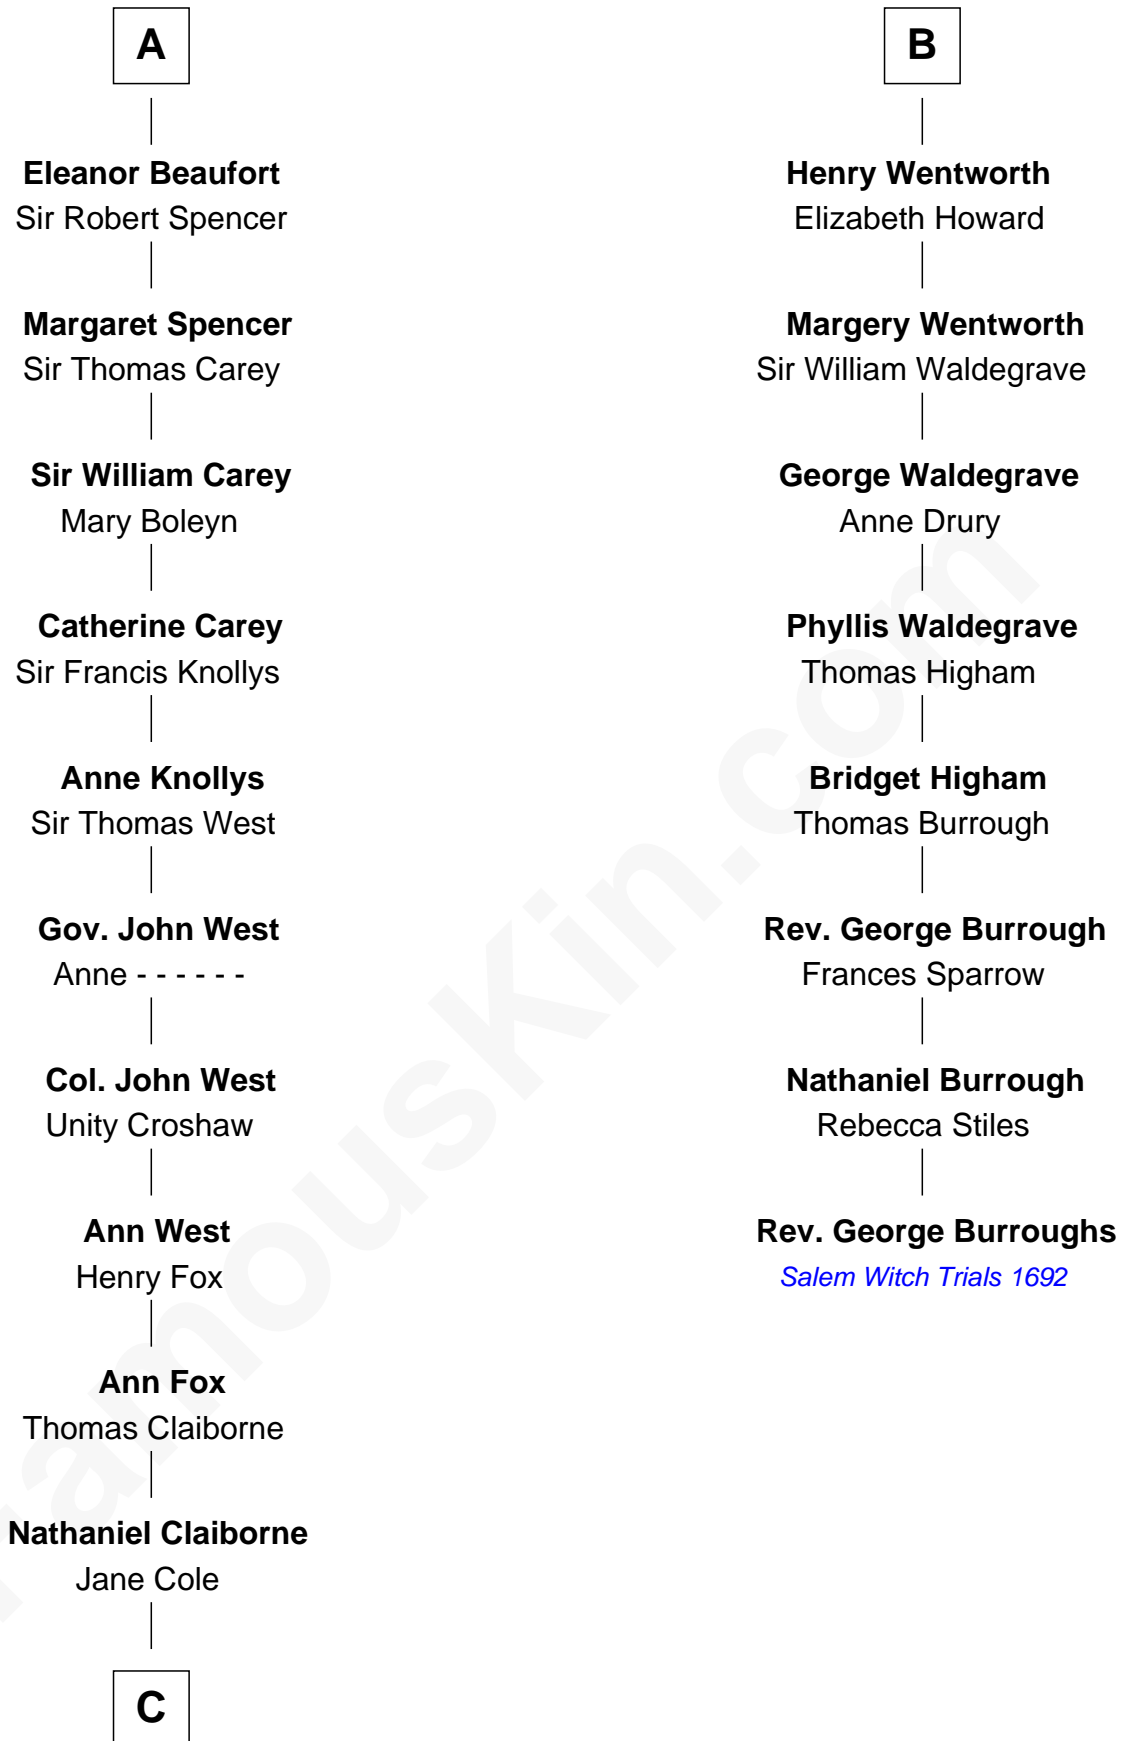

FamousKin.com
Relationship Chart of
William C. C. Claiborne
1st Governor of Louisiana

14th cousin 4 times removed of

Rev. George Burroughs
Executed for Witchcraft, Salem 1692

C

William Claiborne

Mary Leigh

William C. C. Claiborne

1st Governor of Louisiana

FamousKin.com