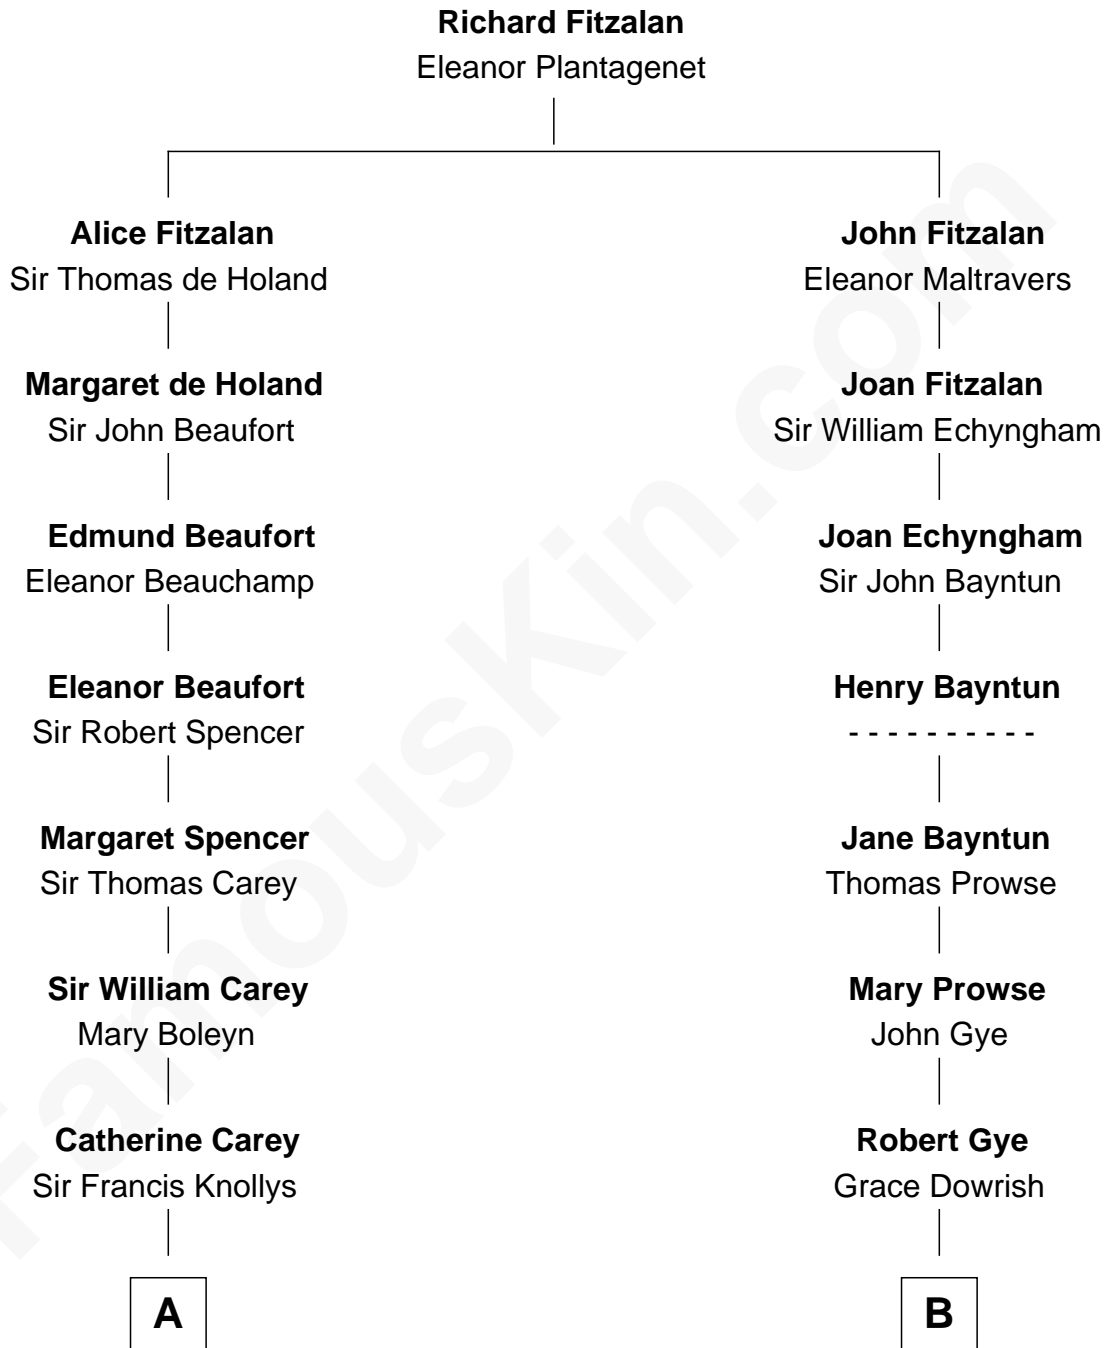

**FamousKin.com**  
**Relationship Chart of**  
**William C. C. Claiborne**  
*1st Governor of Louisiana*

14th cousin 5 times removed of

**Paul Giamatti**  
*TV and Movie Actor*

C

Mary Claybaugh Walton  
Valentine John Giamatti

Angelo Bartlett Giamatti  
Toni Marilyn Smith

Paul Giamatti  
*TV and Movie Actor*

FamousKin.com