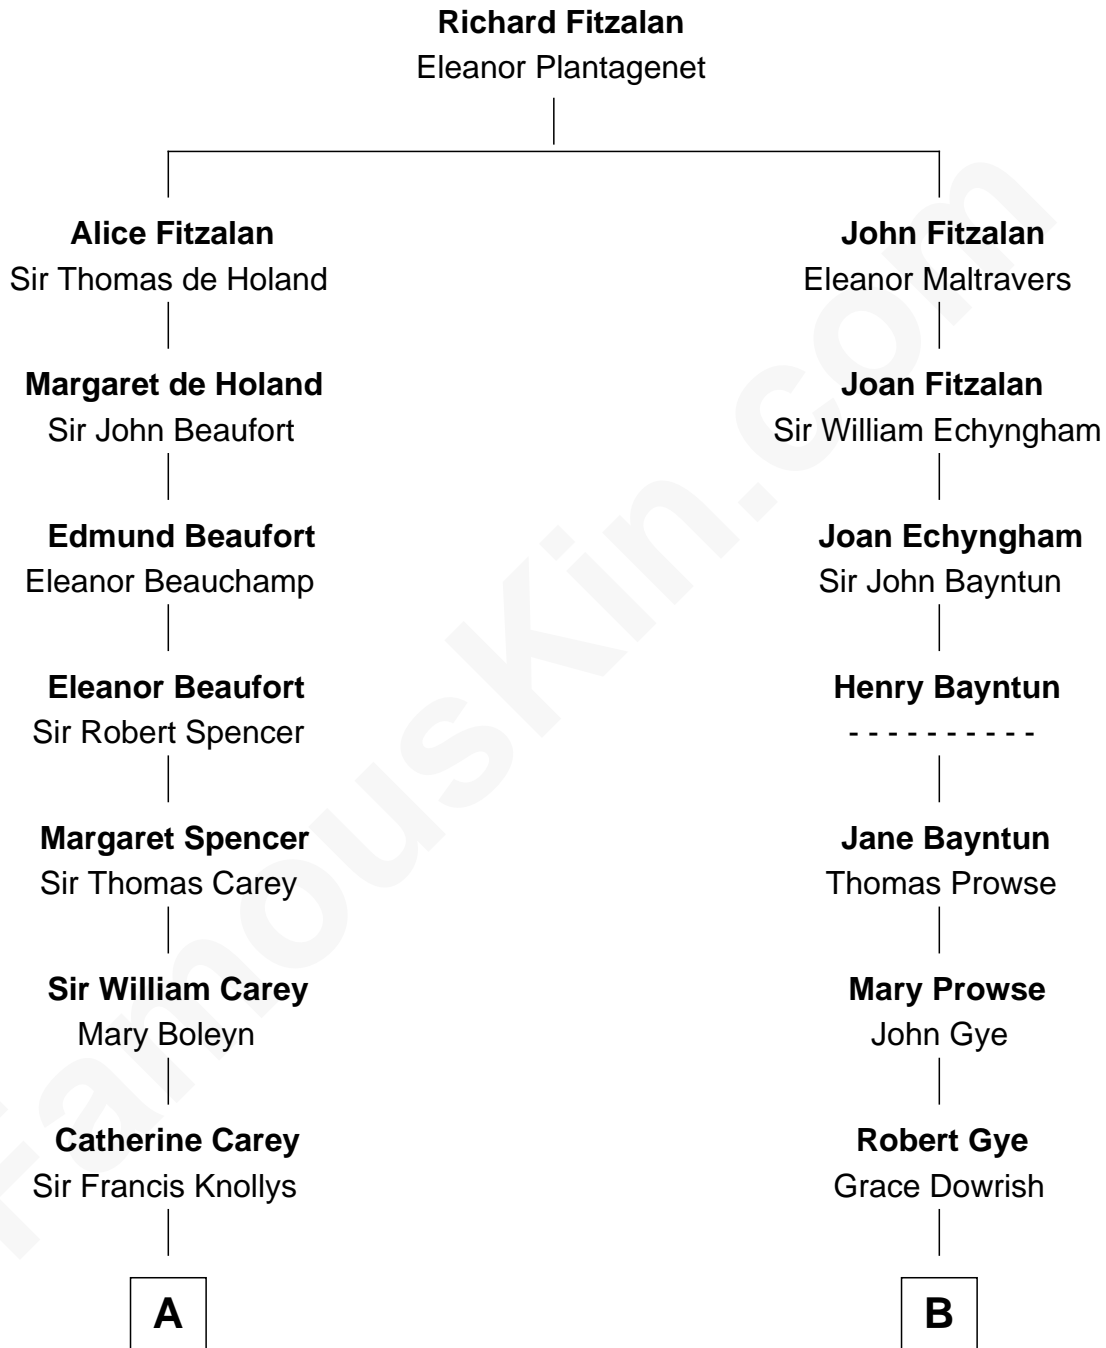

**FamousKin.com**  
**Relationship Chart of**  
**William C. C. Claiborne**  
*1st Governor of Louisiana*

**14th cousin 4 times removed of**

**A. Bartlett Giamatti**  
*Major League Baseball Commissioner*

**C**

|  
**Mary Claybaugh Walton**

Valentine John Giamatti

|  
**A. Bartlett Giamatti**

*Major League Baseball Commissioner*

FamousKin.com