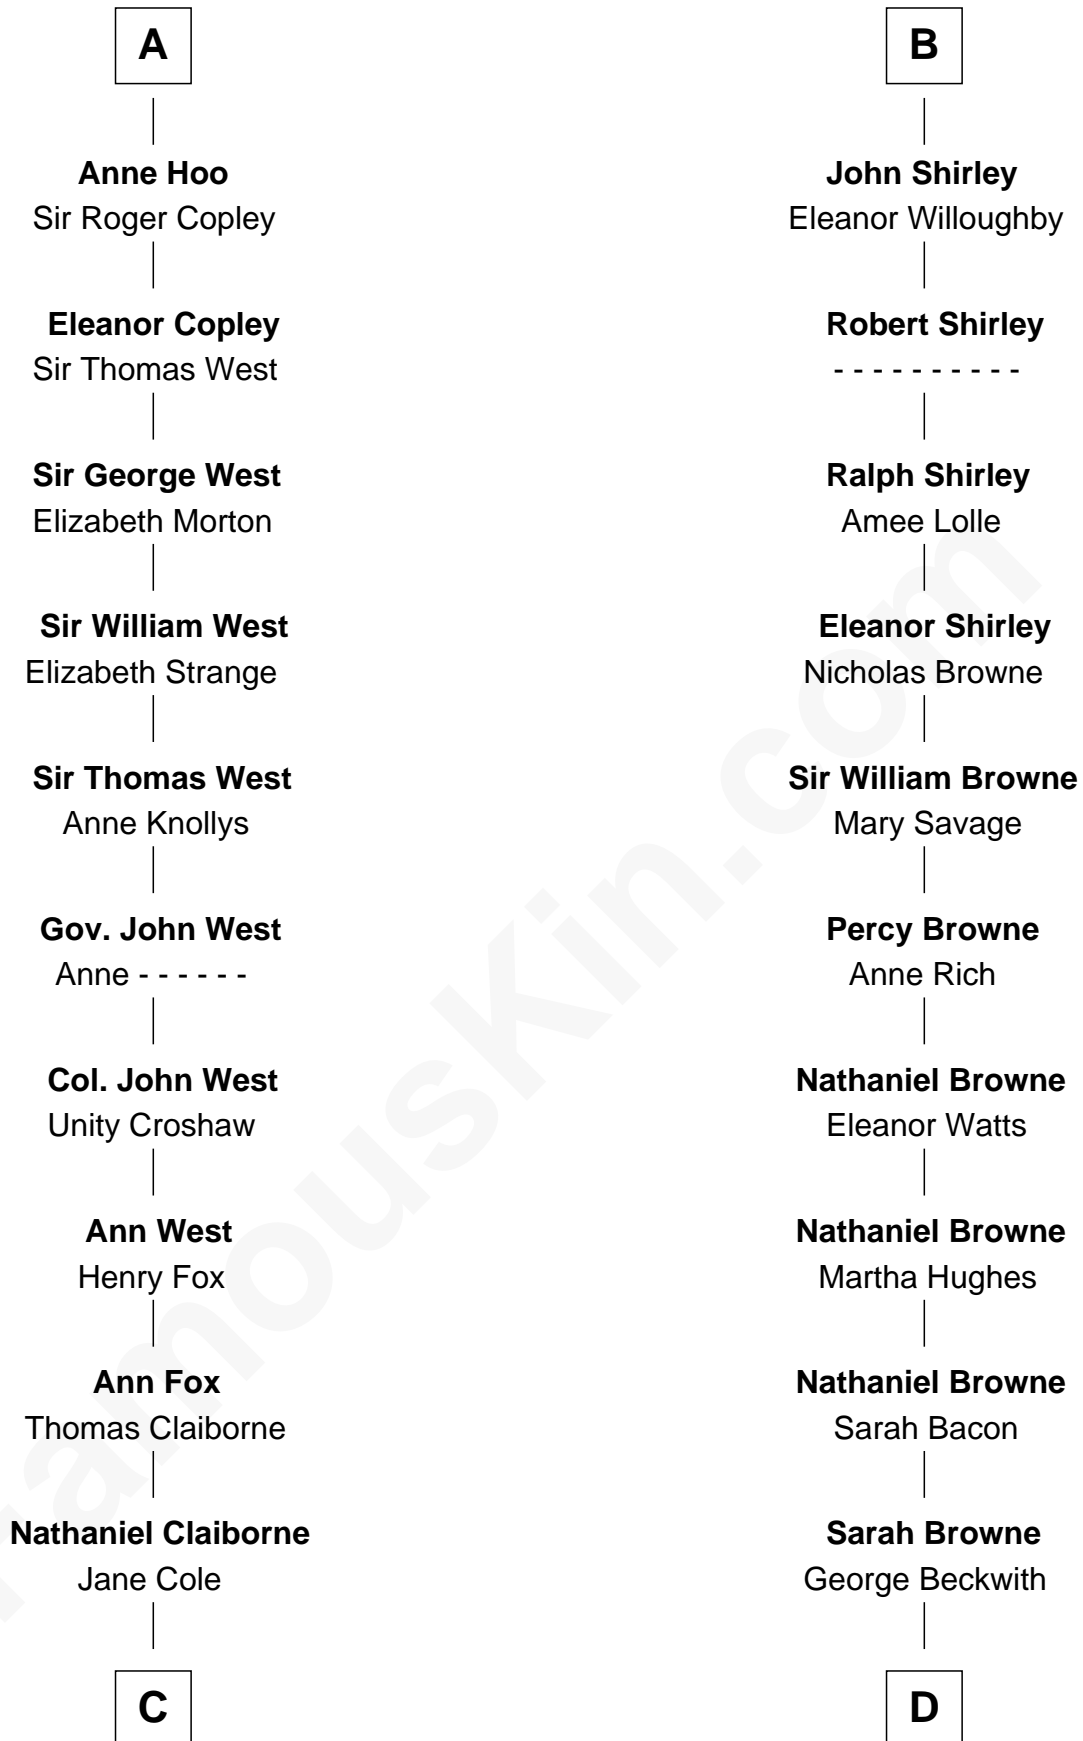

FamousKin.com Relationship Chart of

William C. C. Claiborne

1st Governor of Louisiana

18th cousin 2 times removed of

William Henry Moore

Co-Founder, U.S. Steel and Nabisco

Sir James de Audley

Ela Longespee

Beatrice Brewes

Sir Ralph Shirley

Joan Basset

Ralph Shirley

Margaret Staunton

B

C

William Claiborne