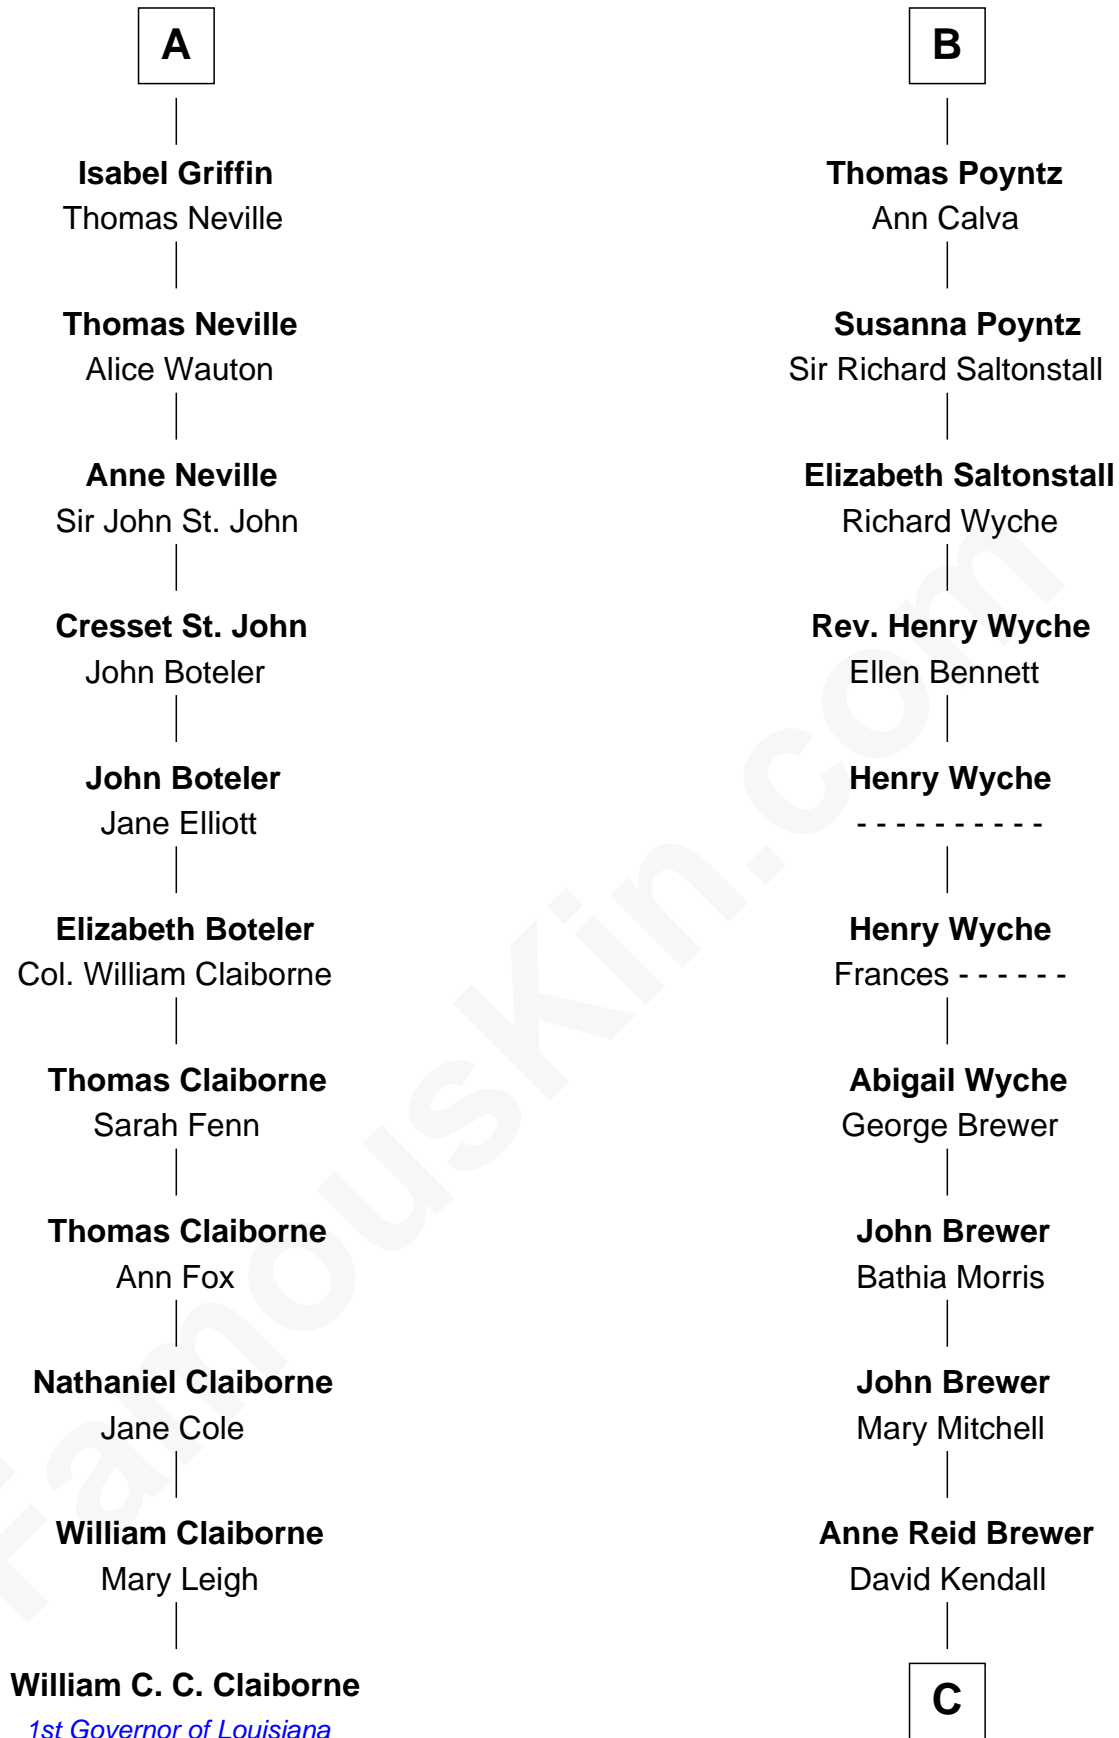

**FamousKin.com**  
**Relationship Chart of**  
**William C. C. Claiborne**  
*1st Governor of Louisiana*

17th cousin 4 times removed of

**Truman Capote**  
*Author of In Cold Blood*

**Sir William de Cantilupe**  
 Eve de Braiose

**C**

**Susan M. Kendall**  
Oscar FitzAlan Knox

**John Brewer Knox**  
Lula Margaret Dinkins

**Mabel Knox**  
Archulus Persons

**Archulus Persons**  
Lillie May Faulk

**Truman Capote**  
*Author of In Cold Blood*