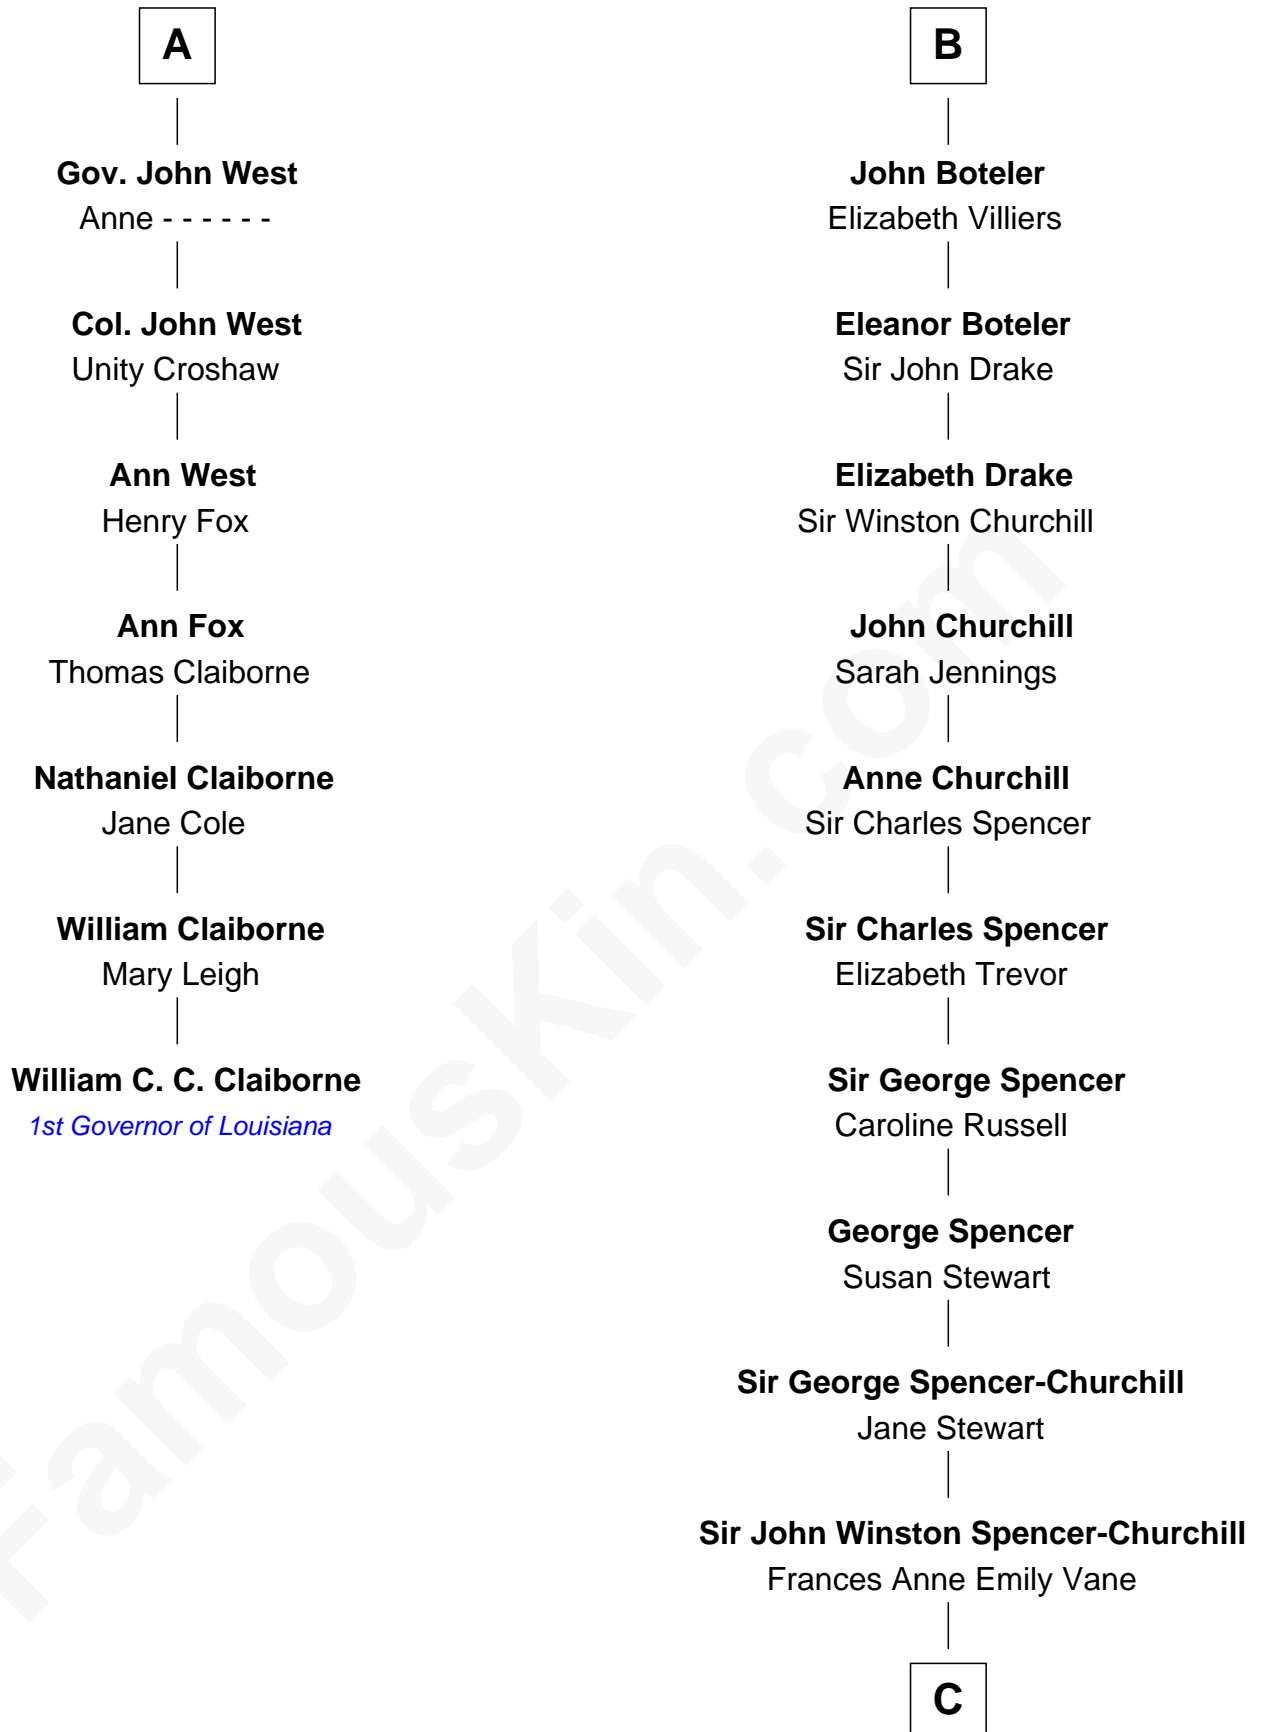

**FamousKin.com**  
**Relationship Chart of**  
**William C. C. Claiborne**  
*1st Governor of Louisiana*

**13th cousin 5 times removed of**  
**Sir Winston Churchill**  
*Prime Minister of the United Kingdom*

C

Randolph Henry Spencer-Churchill

Jeanette Jerome

Sir Winston Churchill

*Prime Minister of the United Kingdom*

FamousKin.com