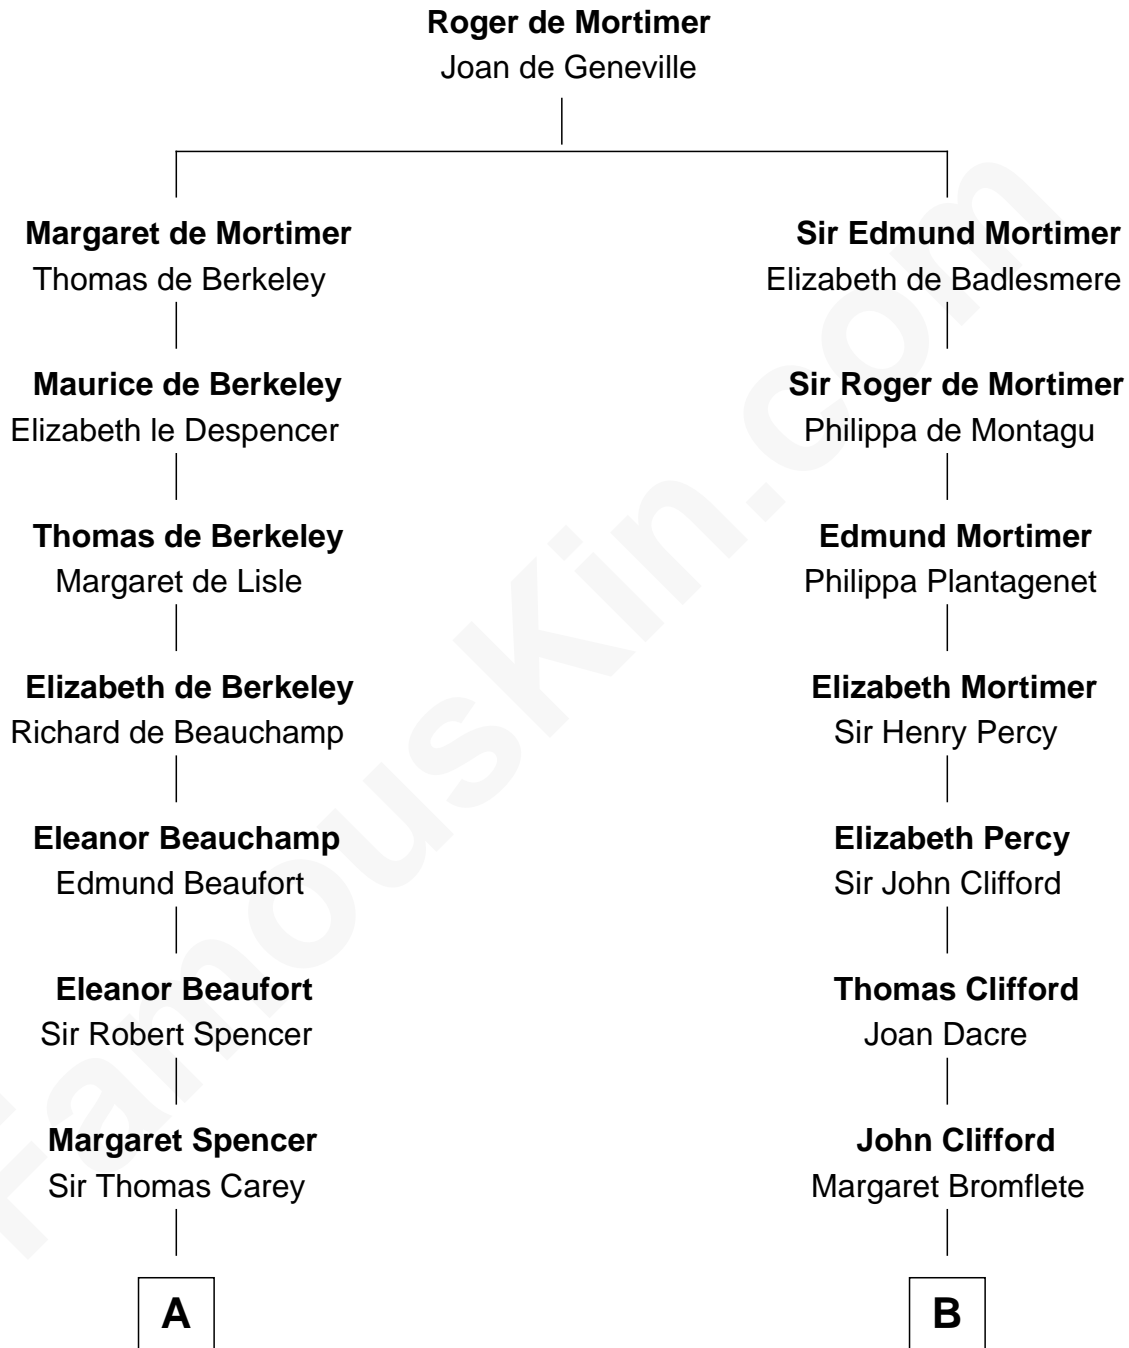

FamousKin.com
Relationship Chart of
William C. C. Claiborne
1st Governor of Louisiana

16th cousin 4 times removed of
William Howard Taft
27th U.S. President

C

—
Rhoda Rawson

Aaron Taft
—

Peter Rawson Taft

Sylvia Howard
—

Alphonso Taft

Louisa Maria Torrey
—

William Howard Taft

27th U.S. President

FamousKin.com