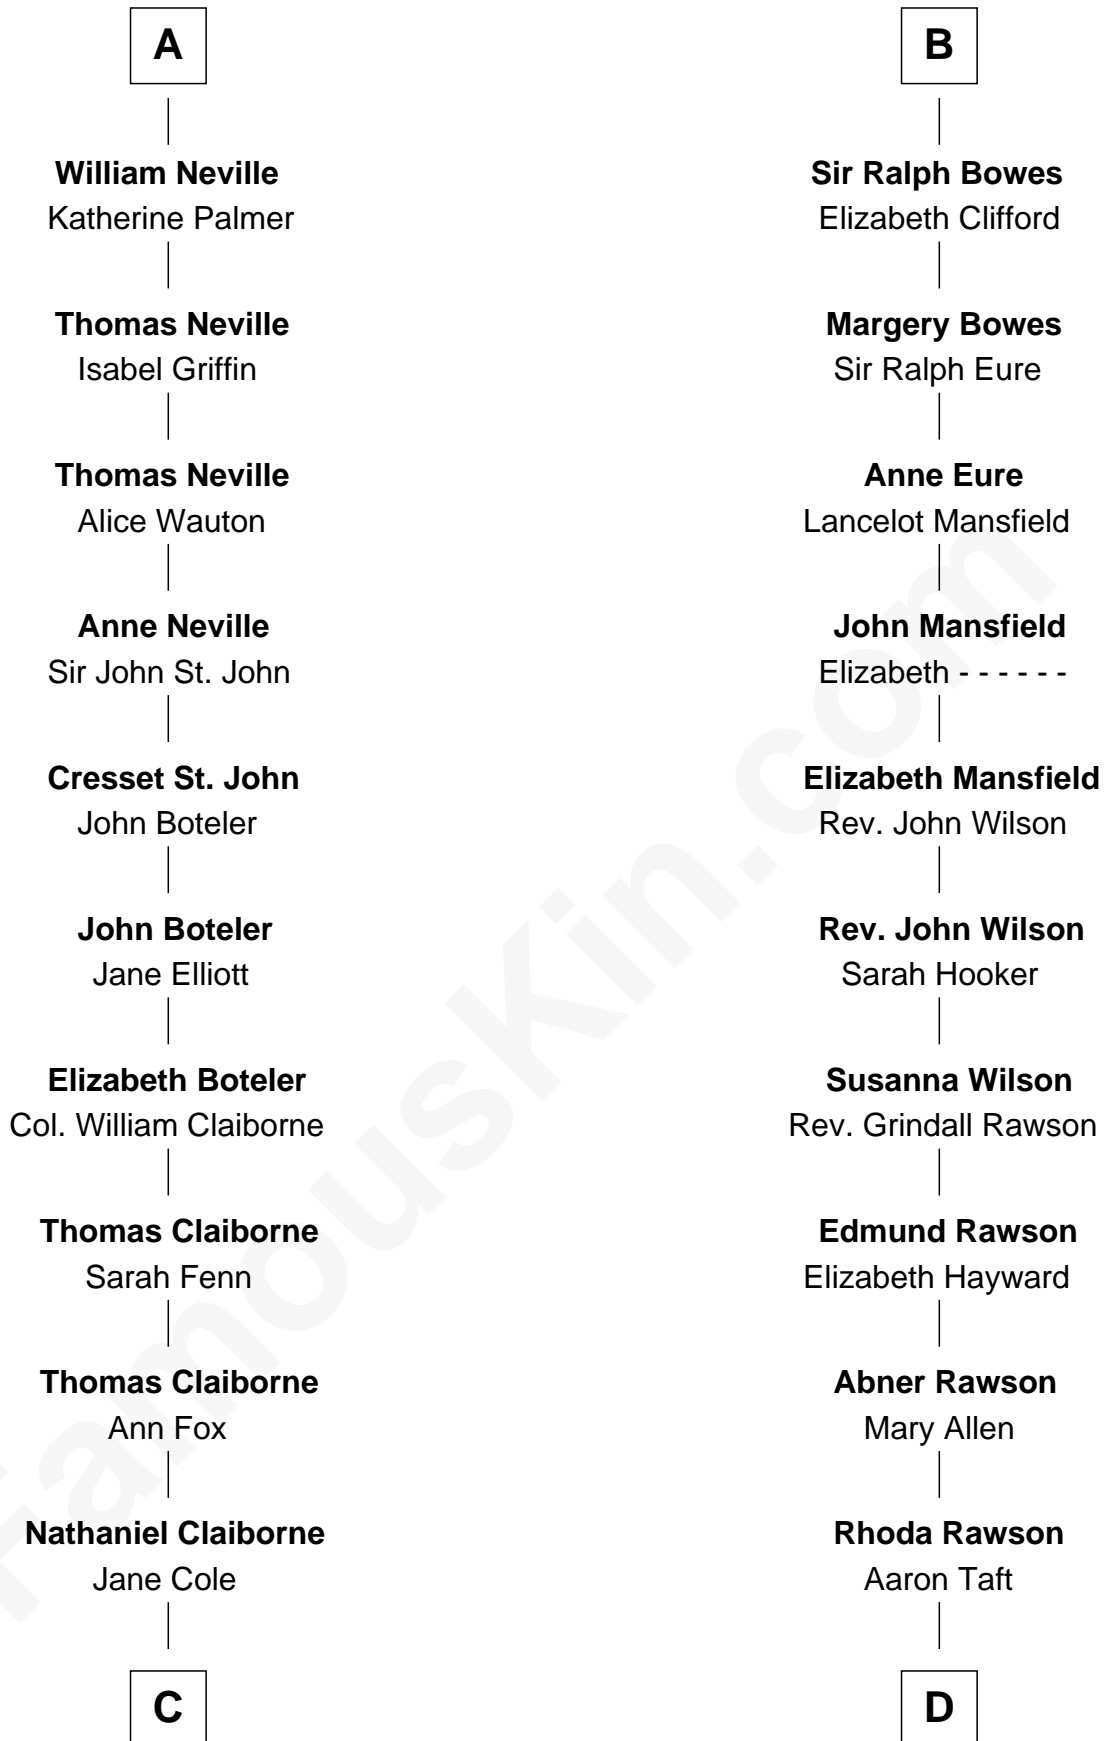

# FamousKin.com Relationship Chart of

**William C. C. Claiborne**

*1st Governor of Louisiana*

18th cousin 1 time removed of

**William Howard Taft**

*27th U.S. President*

**William de Odingsells**

Ela FitzWalter

**C**

**William Claiborne**

Mary Leigh

**William C. C. Claiborne**

*1st Governor of Louisiana*

**D**

**Peter Rawson Taft**

Sylvia Howard

**Alphonso Taft**

Louisa Maria Torrey

**William Howard Taft**

*27th U.S. President*

FamousKin.com