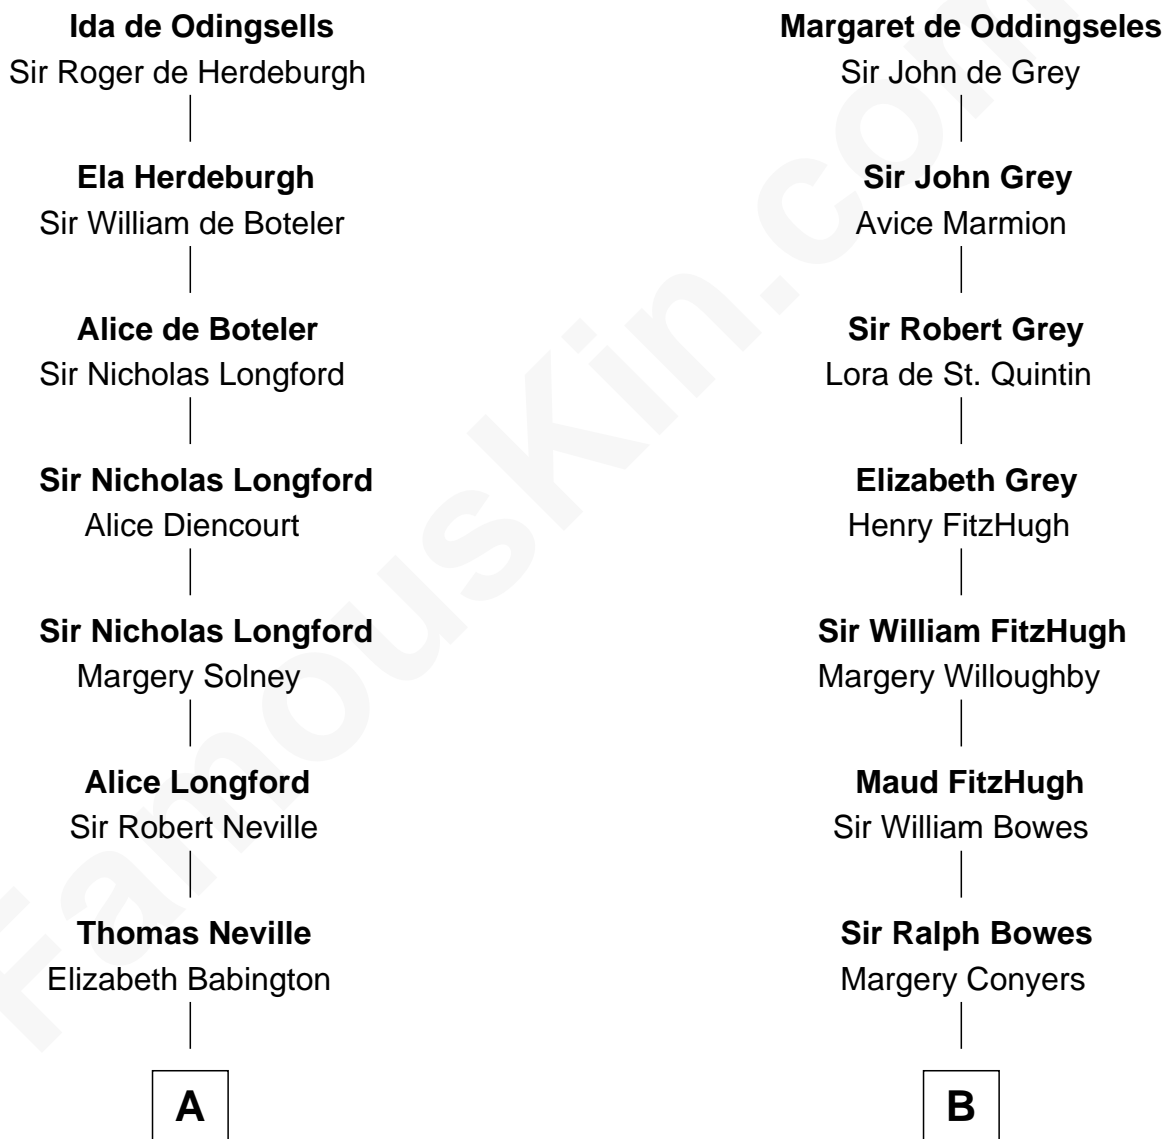

# FamousKin.com Relationship Chart of

**William C. C. Claiborne**

*1st Governor of Louisiana*

18th cousin 1 time removed of

**William Howard Taft**

*27th U.S. President*

**William de Odingsells**

Ela FitzWalter

**C**

**William Claiborne**

Mary Leigh

**William C. C. Claiborne**

*1st Governor of Louisiana*

**D**

**Peter Rawson Taft**

Sylvia Howard

**Alphonso Taft**

Louisa Maria Torrey

**William Howard Taft**

*27th U.S. President*

FamousKin.com