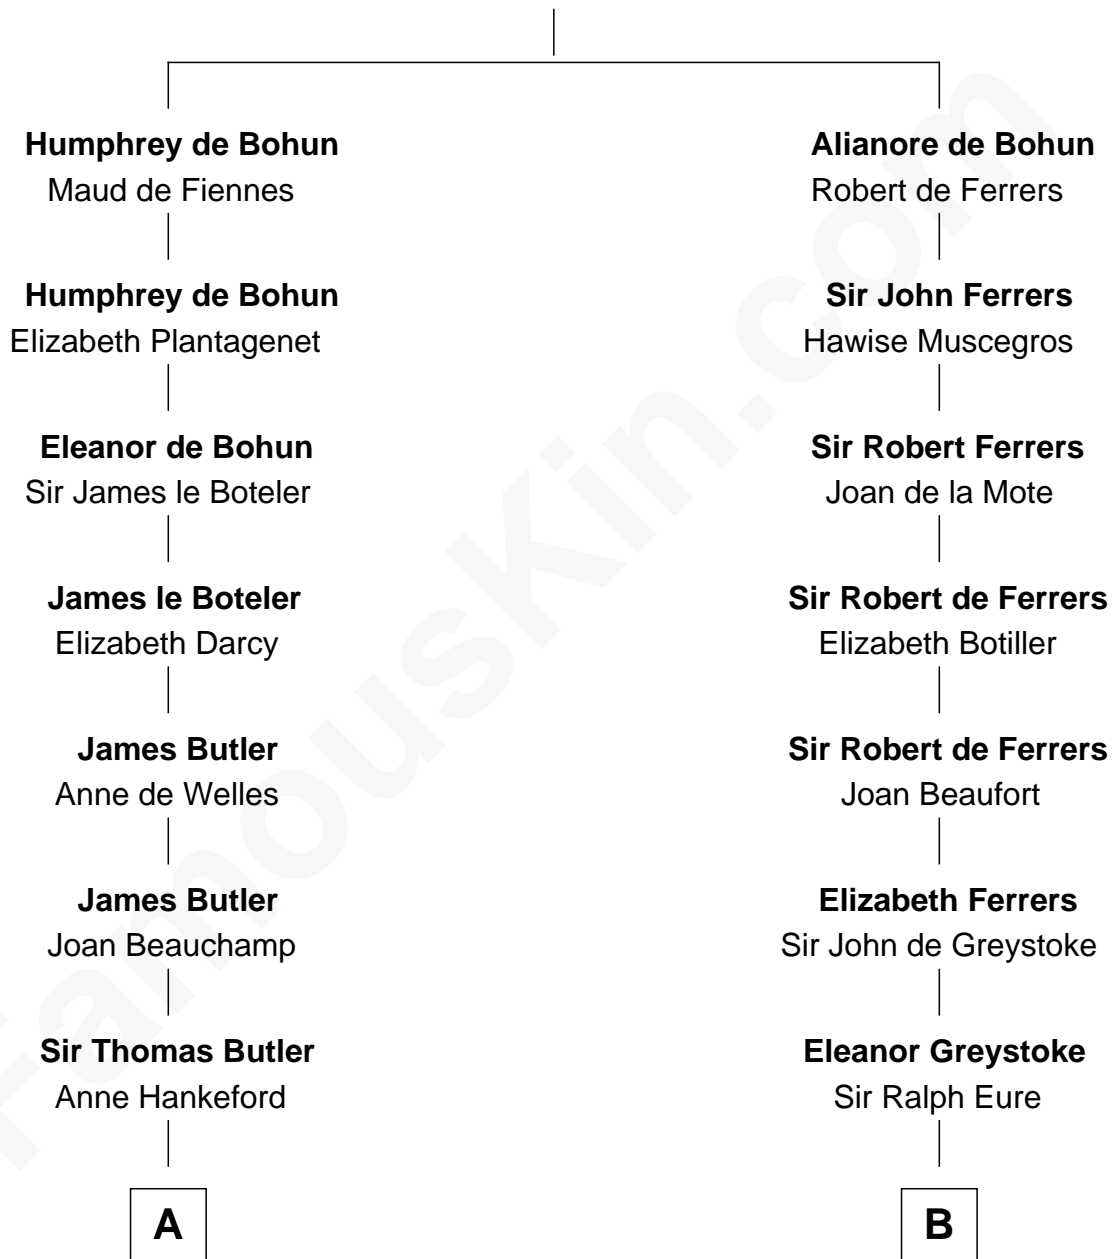

FamousKin.com
Relationship Chart of
William C. C. Claiborne
1st Governor of Louisiana

18th cousin 3 times removed of
William Howard Taft
27th U.S. President

Sir Humphrey de Bohun
 Eleanor de Braiose

C

William Claiborne

Mary Leigh

William C. C. Claiborne

1st Governor of Louisiana

D

Abner Rawson

Mary Allen

Rhoda Rawson

Aaron Taft

Peter Rawson Taft

Sylvia Howard

Alphonso Taft

Louisa Maria Torrey

William Howard Taft

27th U.S. President

FamousKin.com