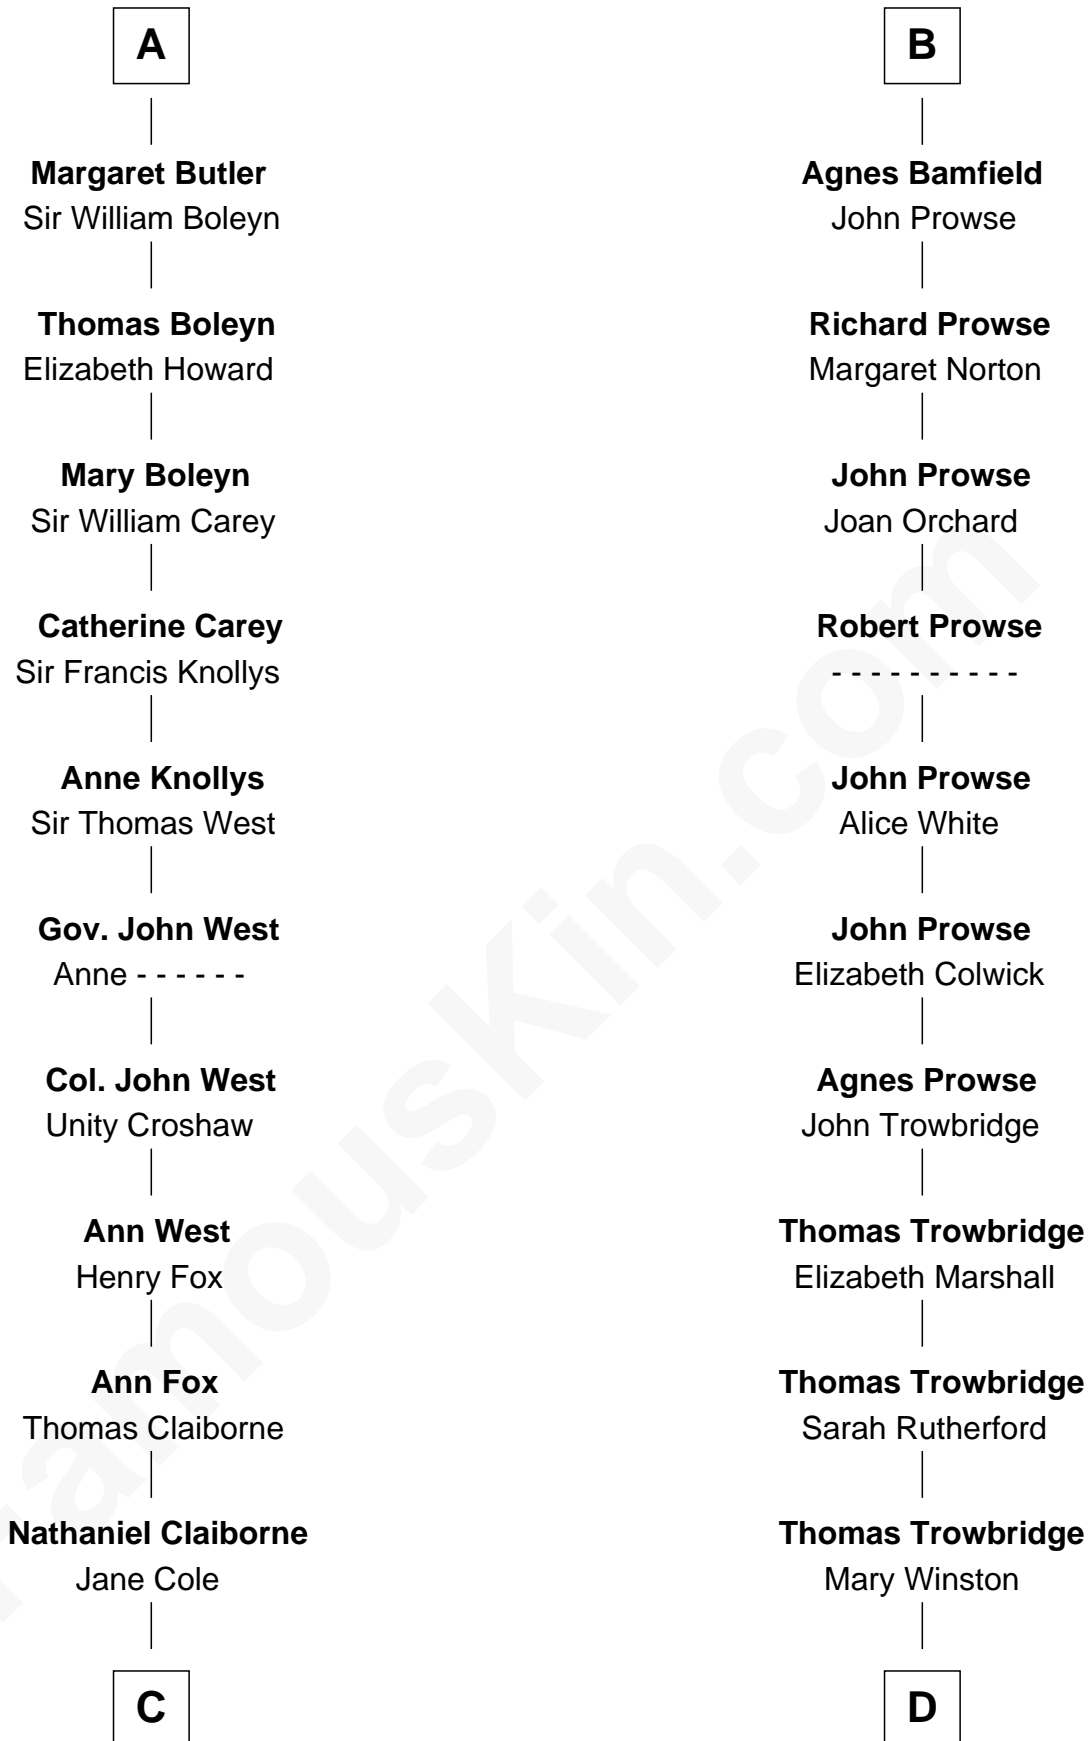

FamousKin.com
Relationship Chart of
William C. C. Claiborne
1st Governor of Louisiana

18th cousin 3 times removed of
Rutherford B. Hayes
19th U.S. President

C

William Claiborne

Mary Leigh

William C. C. Claiborne

1st Governor of Louisiana

D

Sarah Trowbridge

John Russell

Rebecca Russell

Ezekiel Hayes

Rutherford Hayes

Chloe Smith

Rutherford Hayes

Sophia Birchard

Rutherford B. Hayes

19th U.S. President

FamousKin.com