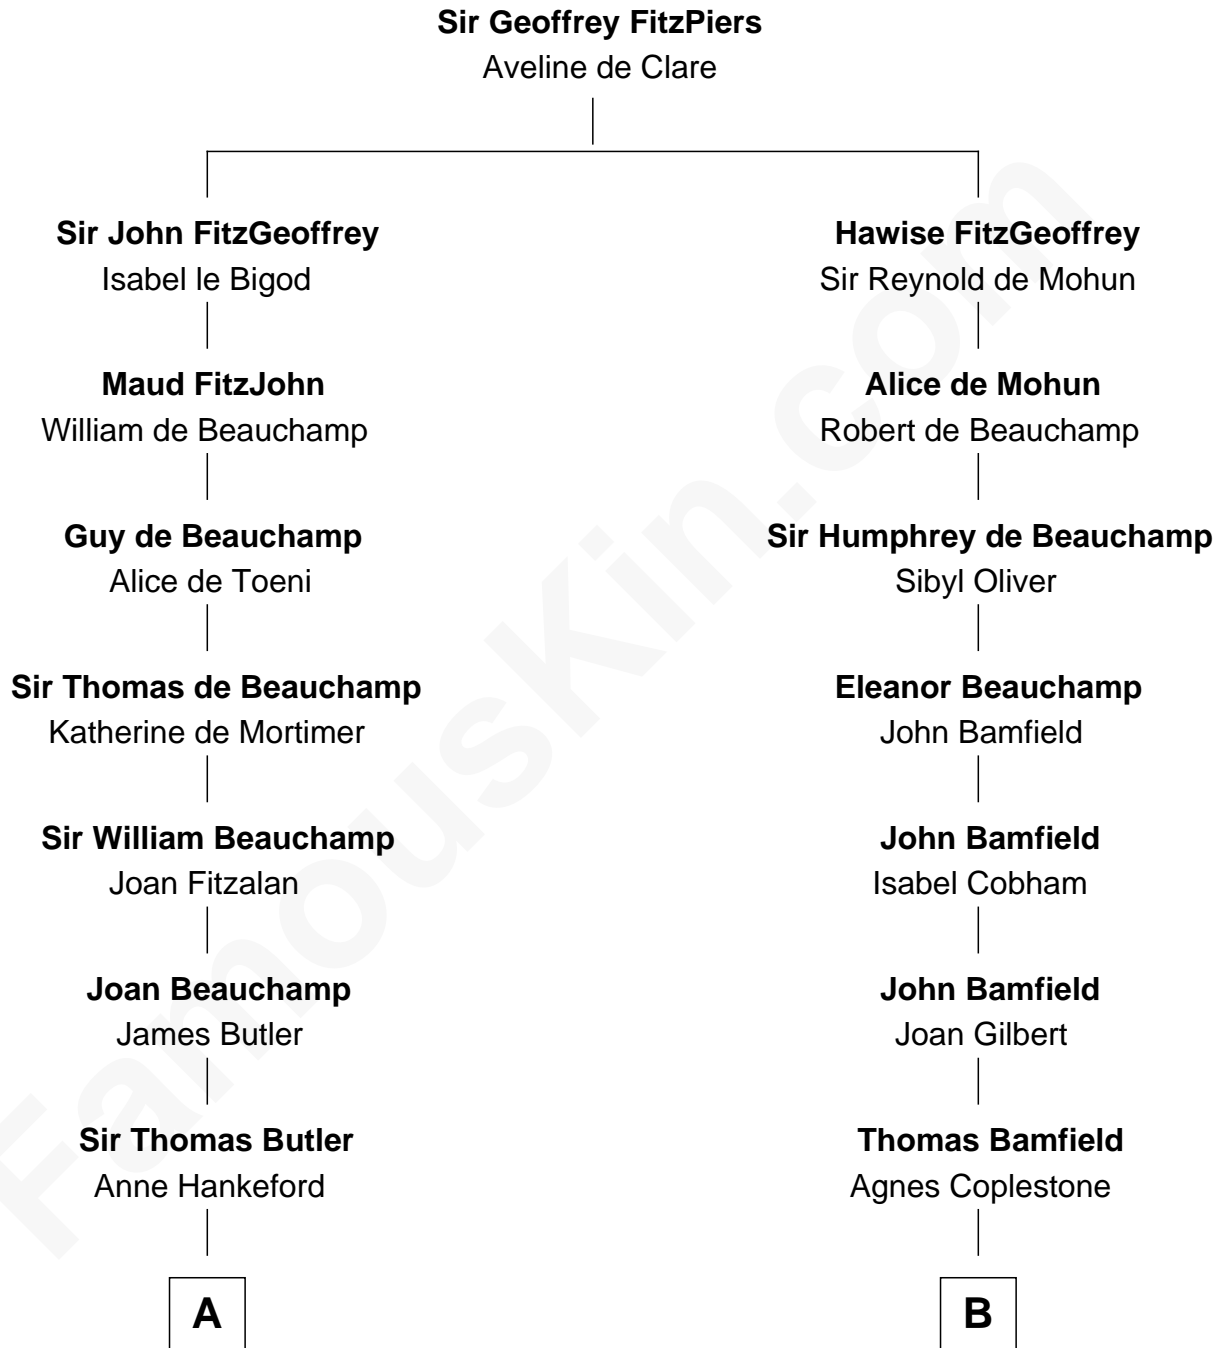

FamousKin.com
Relationship Chart of
William C. C. Claiborne
1st Governor of Louisiana

18th cousin 3 times removed of
Rutherford B. Hayes
19th U.S. President

C

William Claiborne

Mary Leigh

William C. C. Claiborne

1st Governor of Louisiana

D

Sarah Trowbridge

John Russell

Rebecca Russell

Ezekiel Hayes

Rutherford Hayes

Chloe Smith

Rutherford Hayes

Sophia Birchard

Rutherford B. Hayes

19th U.S. President

FamousKin.com