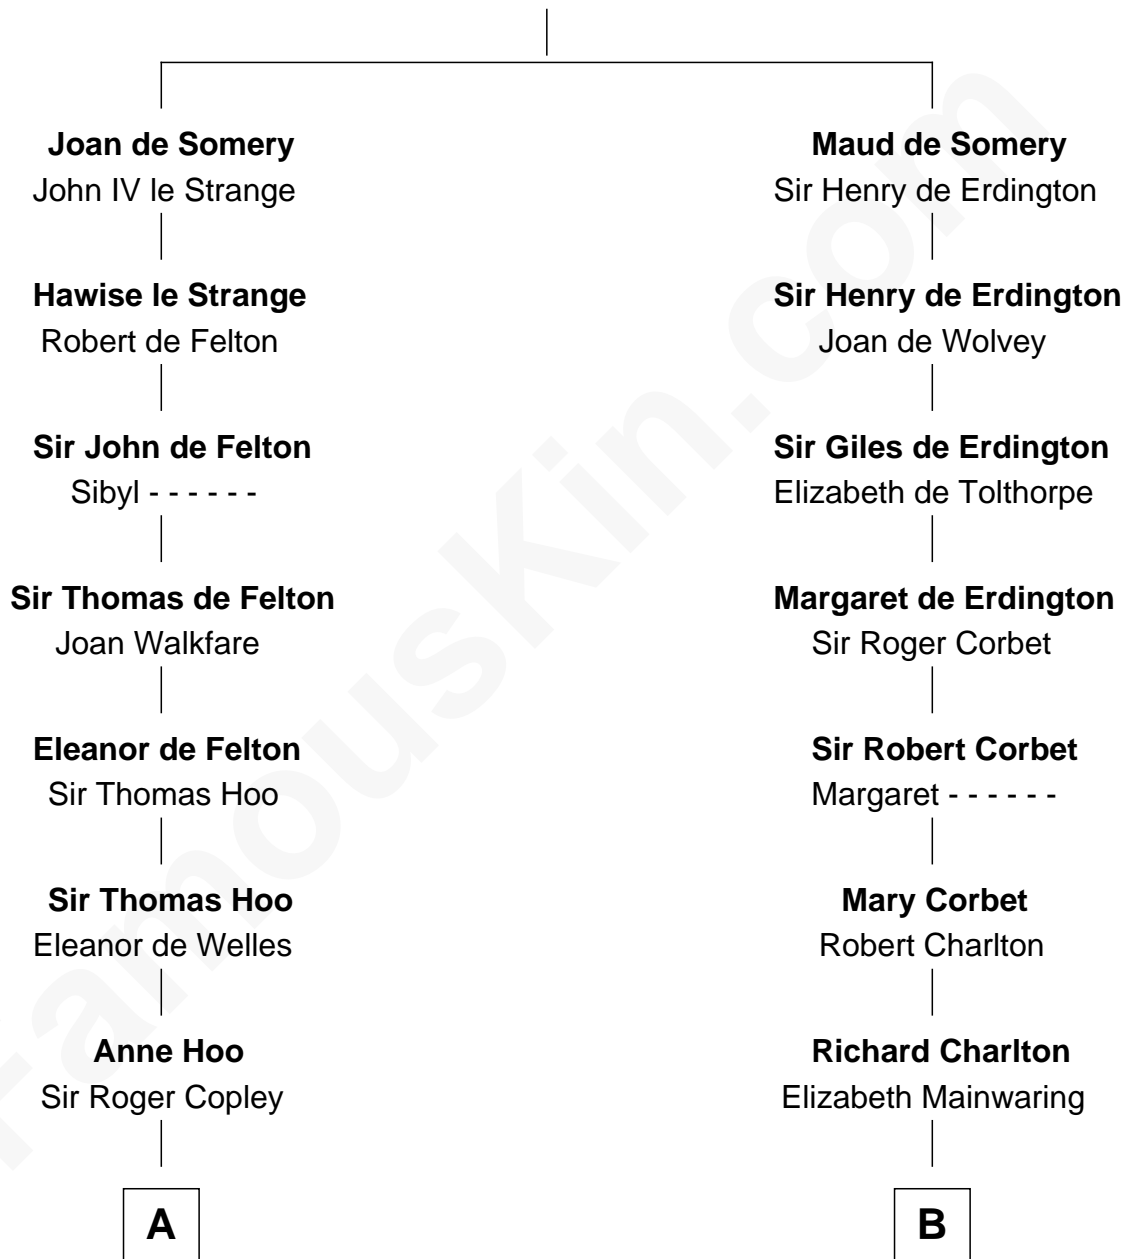

FamousKin.com
Relationship Chart of
William C. C. Claiborne
1st Governor of Louisiana

17th cousin 4 times removed of
Mitt Romney
70th Governor of Massachusetts

Sir Roger de Somery
 Nichole d'Aubenev

C

Clarissa Minerva Duzette

Lewis Robison

Charles Edward Robison

Rosetta Mary Berry

Alma Luella Robison

Harold Arundel LaFount

Lenore Emily LaFount

George Wilcken Romney

Mitt Romney

70th Governor of Massachusetts