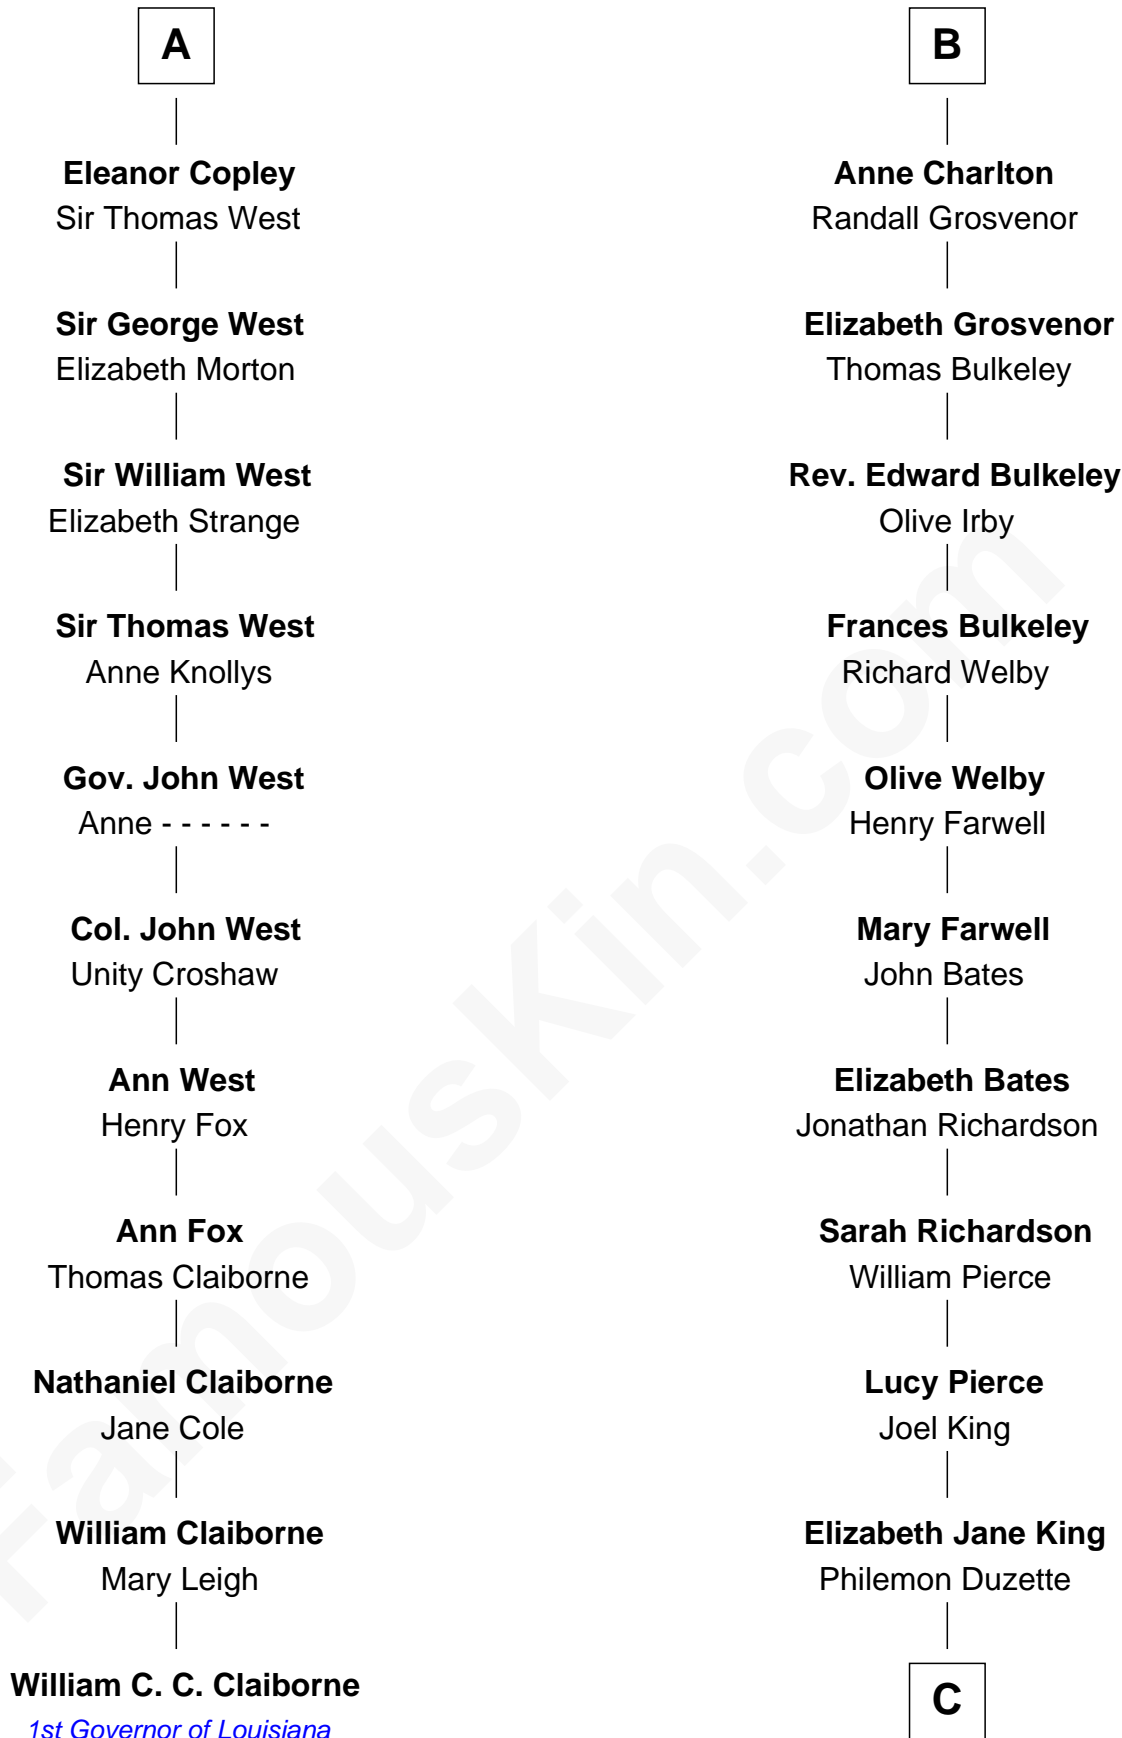

FamousKin.com
Relationship Chart of
William C. C. Claiborne
1st Governor of Louisiana

17th cousin 4 times removed of
Mitt Romney
70th Governor of Massachusetts

Sir Roger de Somery
 Nichole d'Aubenev

C

Clarissa Minerva Duzette

Lewis Robison

Charles Edward Robison

Rosetta Mary Berry

Alma Luella Robison

Harold Arundel LaFount

Lenore Emily LaFount

George Wilcken Romney

Mitt Romney