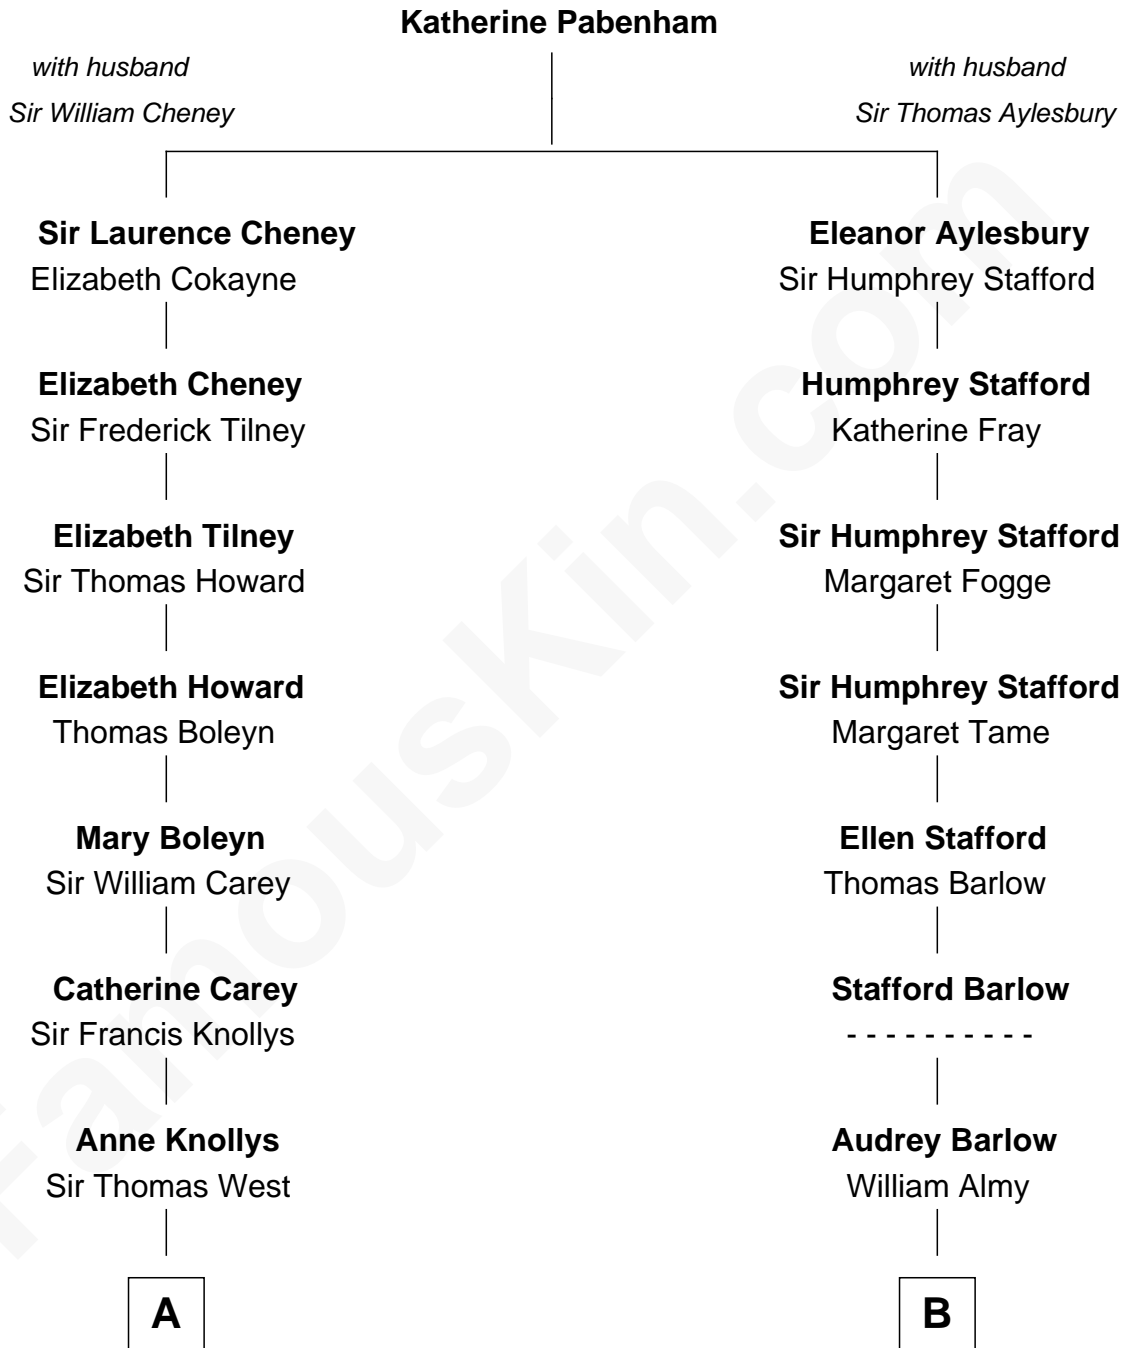

FamousKin.com
Relationship Chart of
William C. C. Claiborne
1st Governor of Louisiana

13th cousin 4 times removed of
Mitt Romney
70th Governor of Massachusetts

Mitt Romney photo by [Gage Skidmore](#) (CC BY-SA 3.0)