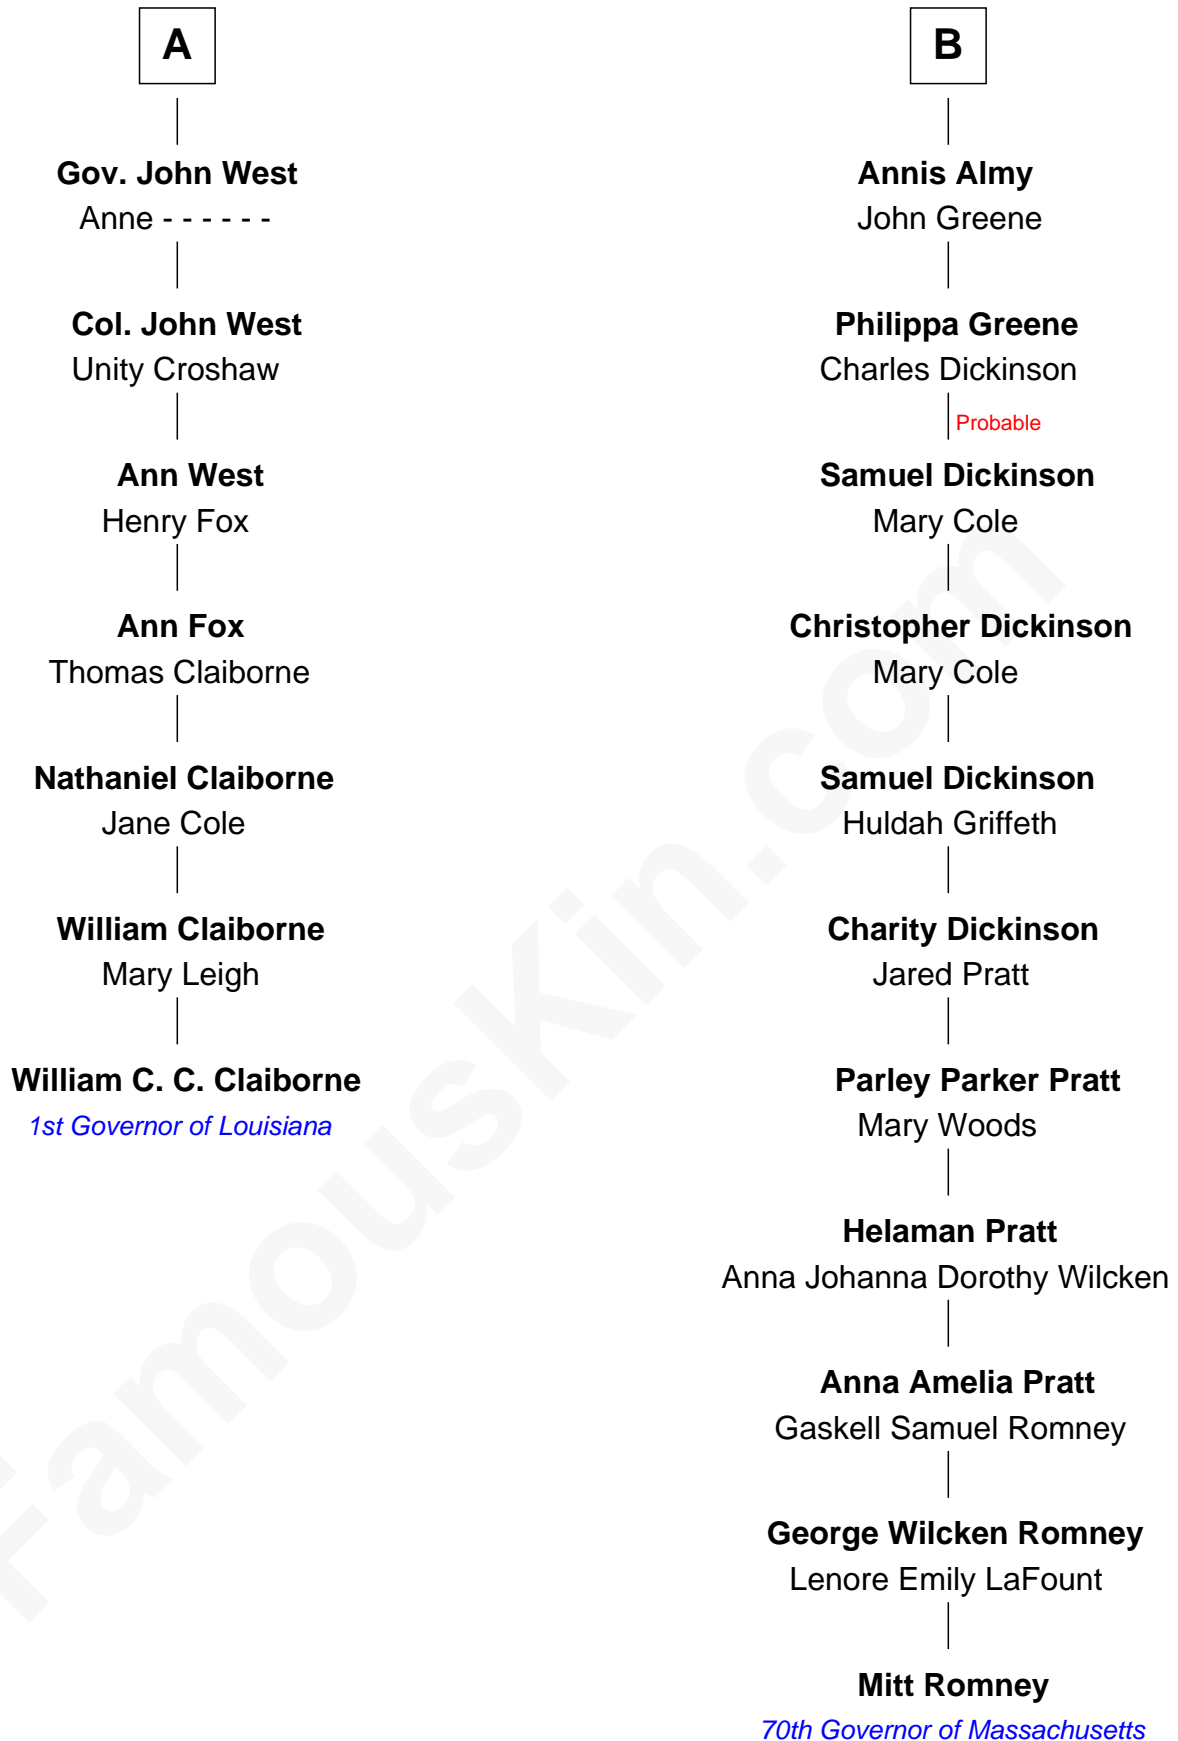

FamousKin.com
Relationship Chart of
William C. C. Claiborne
1st Governor of Louisiana

13th cousin 4 times removed of
Mitt Romney
70th Governor of Massachusetts

Mitt Romney photo by [Gage Skidmore](#) (CC BY-SA 3.0)