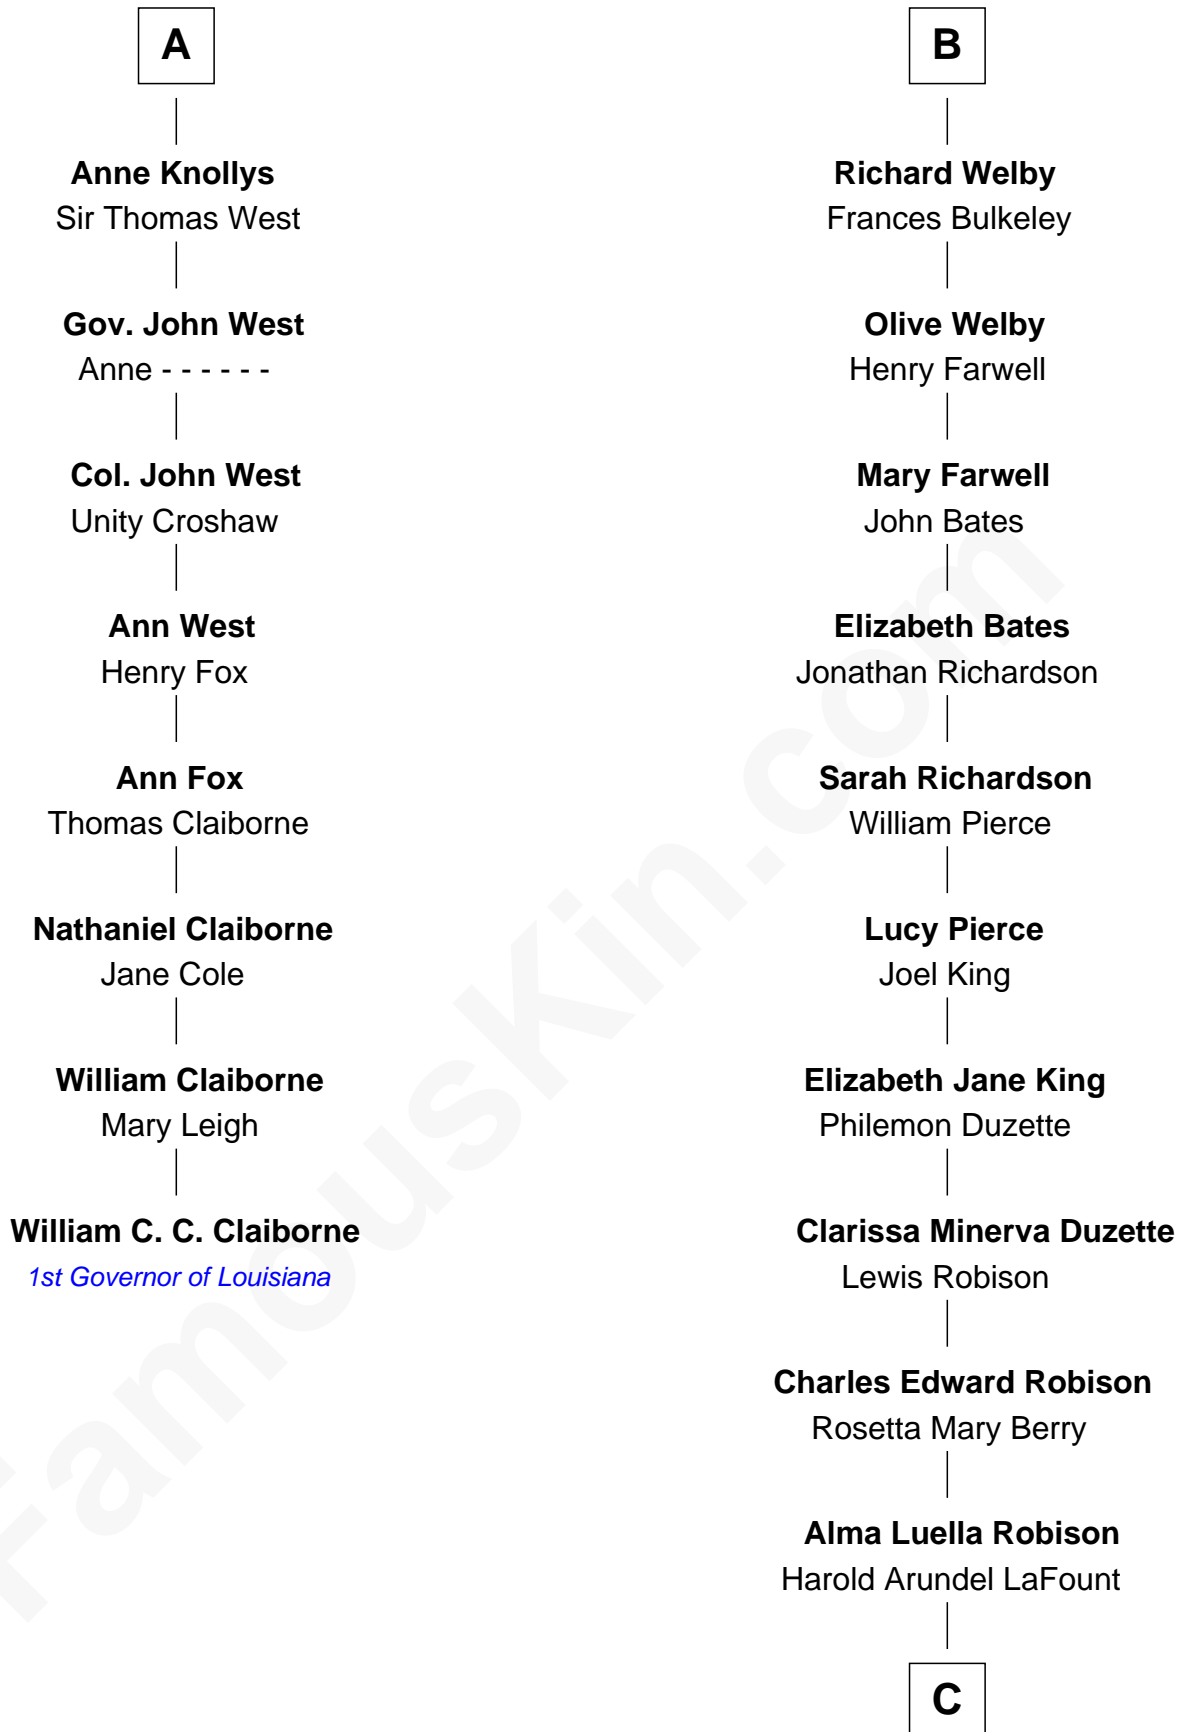

**FamousKin.com**  
**Relationship Chart of**  
**William C. C. Claiborne**  
*1st Governor of Louisiana*

**14th cousin 4 times removed of**  
**Mitt Romney**  
*70th Governor of Massachusetts*

C

Lenore Emily LaFount  
George Wilcken Romney

Mitt Romney  
*70th Governor of Massachusetts*

FamousKin.com