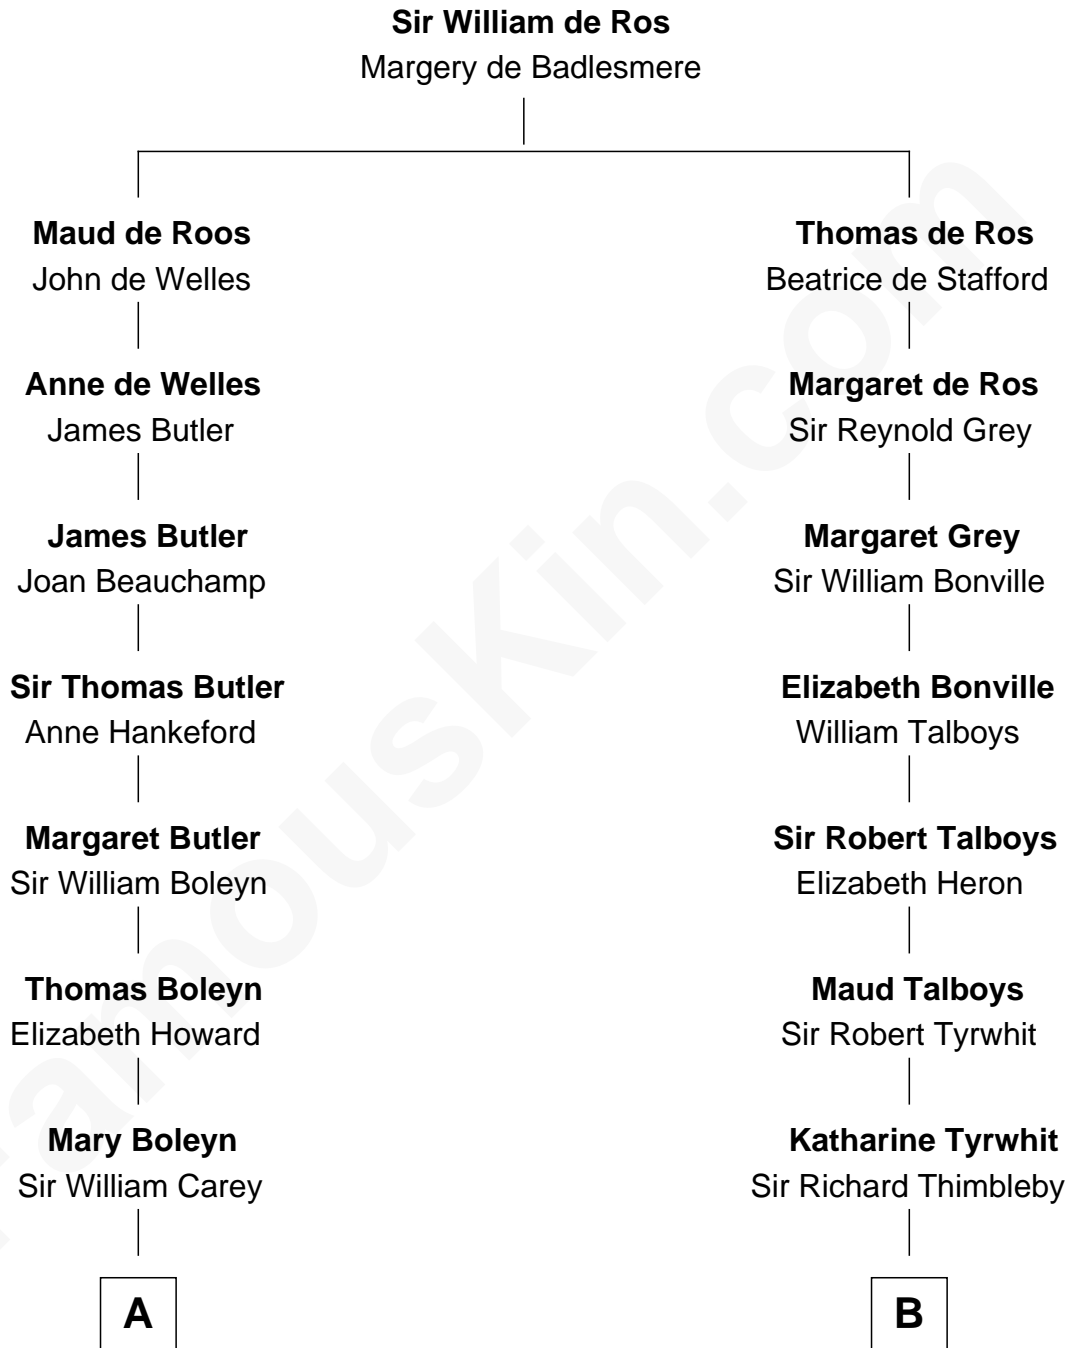

FamousKin.com
Relationship Chart of
William C. C. Claiborne
1st Governor of Louisiana

15th cousin 4 times removed of
Mitt Romney
70th Governor of Massachusetts

C

Alma Luella Robison
Harold Arundel LaFount

Lenore Emily LaFount
George Wilcken Romney

Mitt Romney

70th Governor of Massachusetts

FamousKin.com