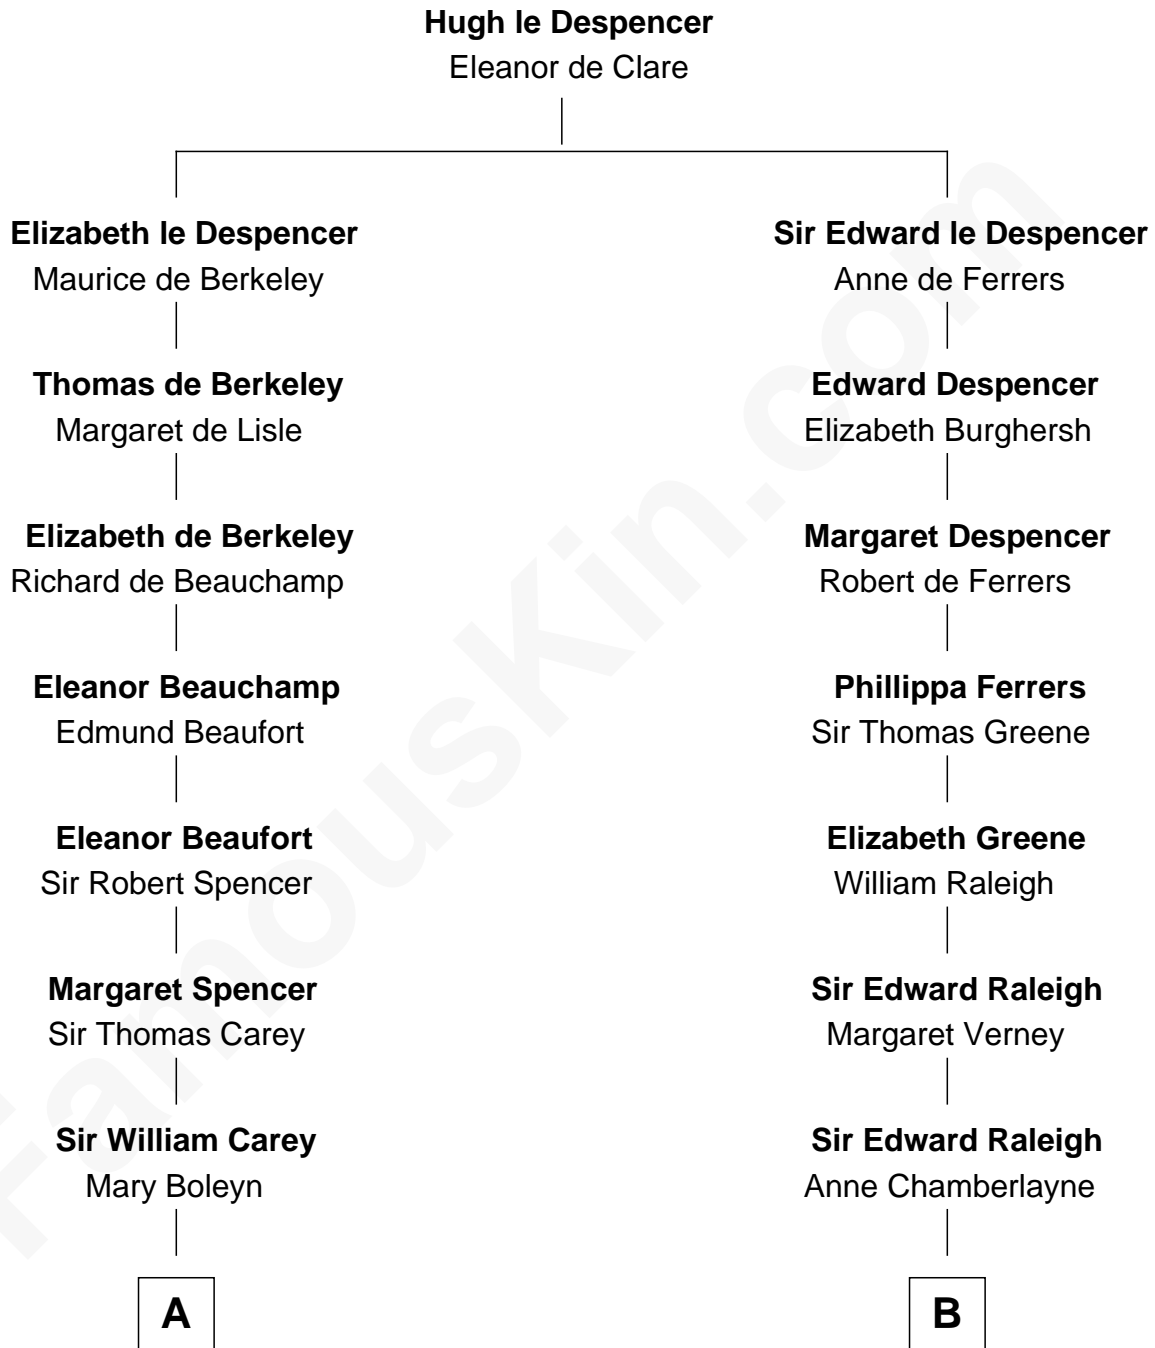

FamousKin.com
Relationship Chart of
William C. C. Claiborne
1st Governor of Louisiana

15th cousin 6 times removed of
Mitt Romney
70th Governor of Massachusetts

C

Parley Parker Pratt

Mary Woods

Helaman Pratt

Anna Johanna Dorothy Wilcken

Anna Amelia Pratt

Gaskell Samuel Romney

George Wilcken Romney

Lenore Emily LaFount

Mitt Romney

70th Governor of Massachusetts