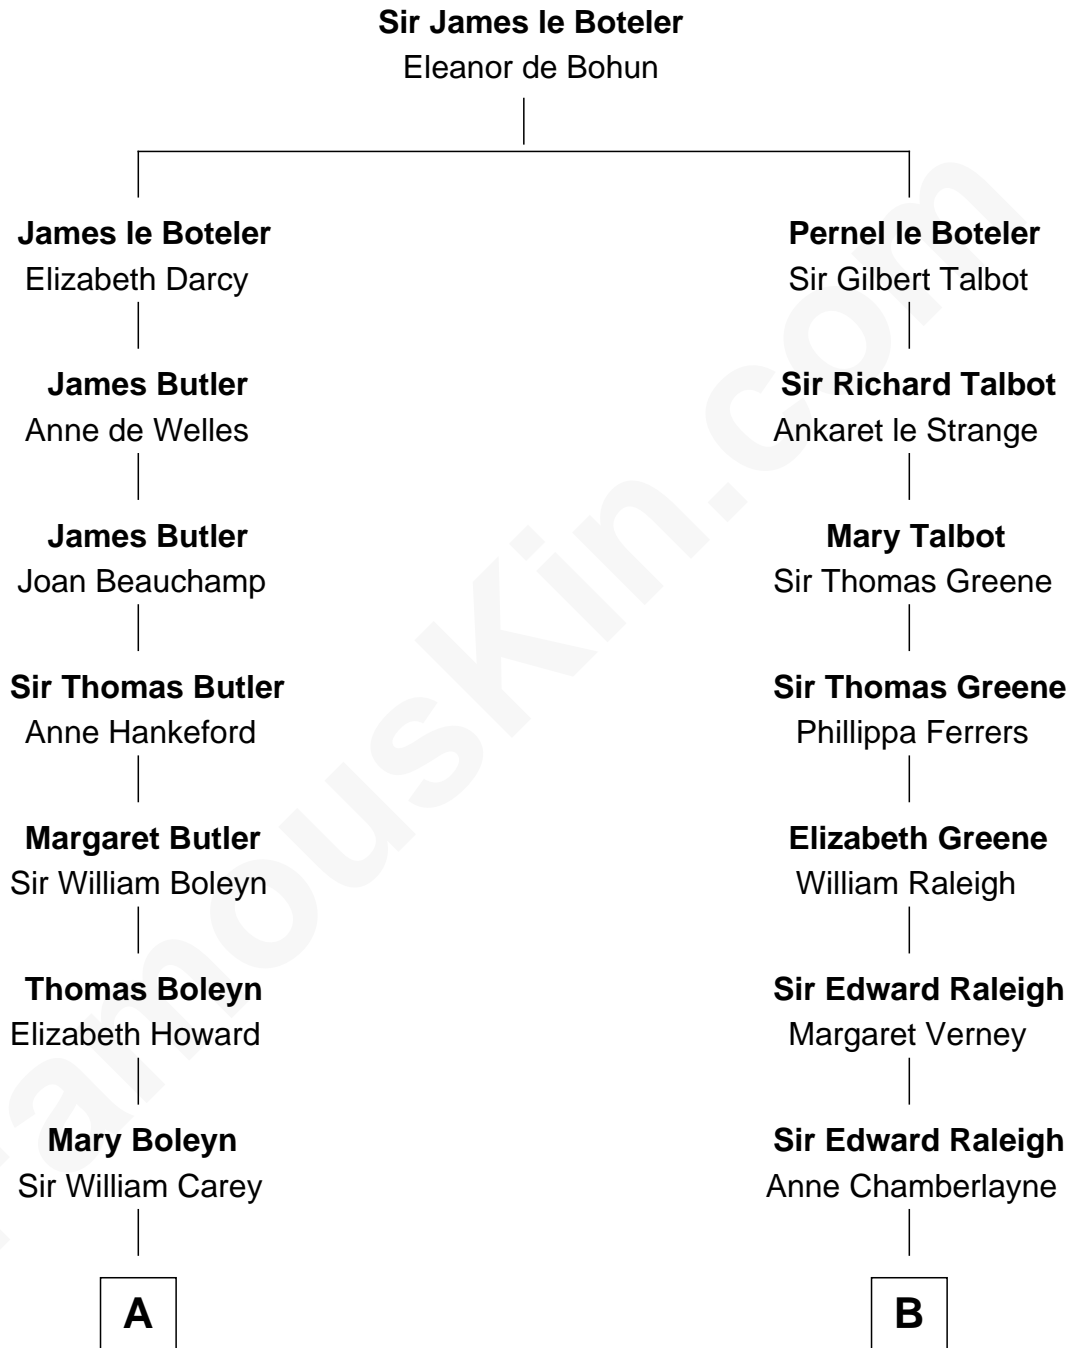

FamousKin.com
Relationship Chart of
William C. C. Claiborne
1st Governor of Louisiana

15th cousin 6 times removed of
Mitt Romney
70th Governor of Massachusetts

C

Parley Parker Pratt

Mary Woods

Helaman Pratt

Anna Johanna Dorothy Wilcken

Anna Amelia Pratt

Gaskell Samuel Romney

George Wilcken Romney

Lenore Emily LaFount

Mitt Romney

70th Governor of Massachusetts