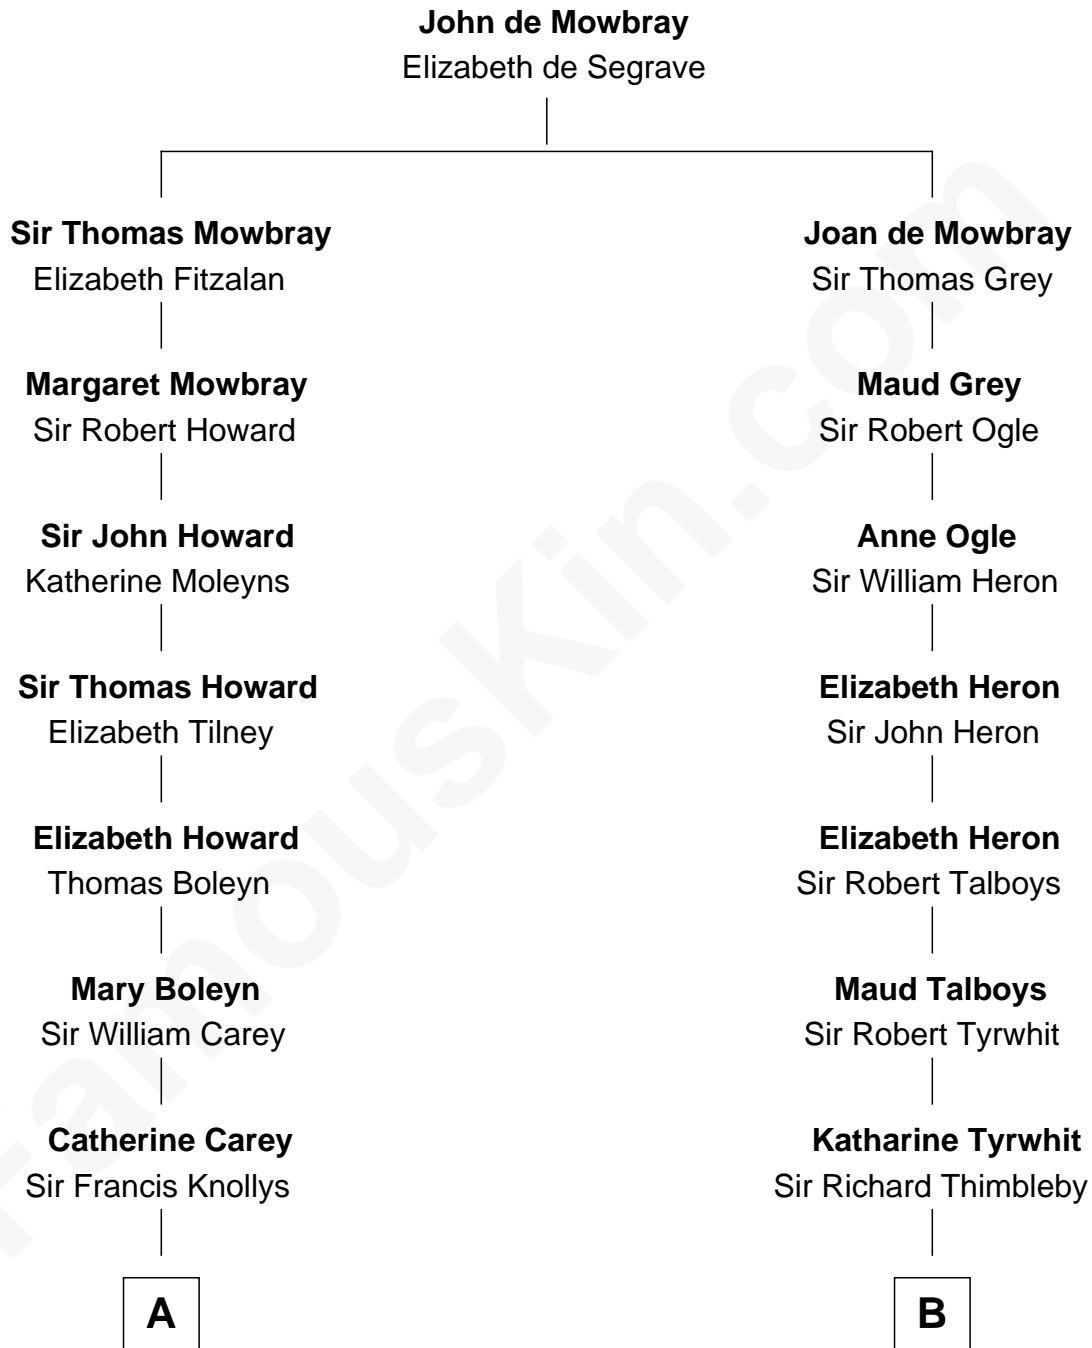

**FamousKin.com**  
**Relationship Chart of**  
**William C. C. Claiborne**  
*1st Governor of Louisiana*

**14th cousin 5 times removed of**  
**Mitt Romney**  
*70th Governor of Massachusetts*

C

**Alma Luella Robison**  
Harold Arundel LaFount

**Lenore Emily LaFount**  
George Wilcken Romney

**Mitt Romney**

*70th Governor of Massachusetts*

FamousKin.com