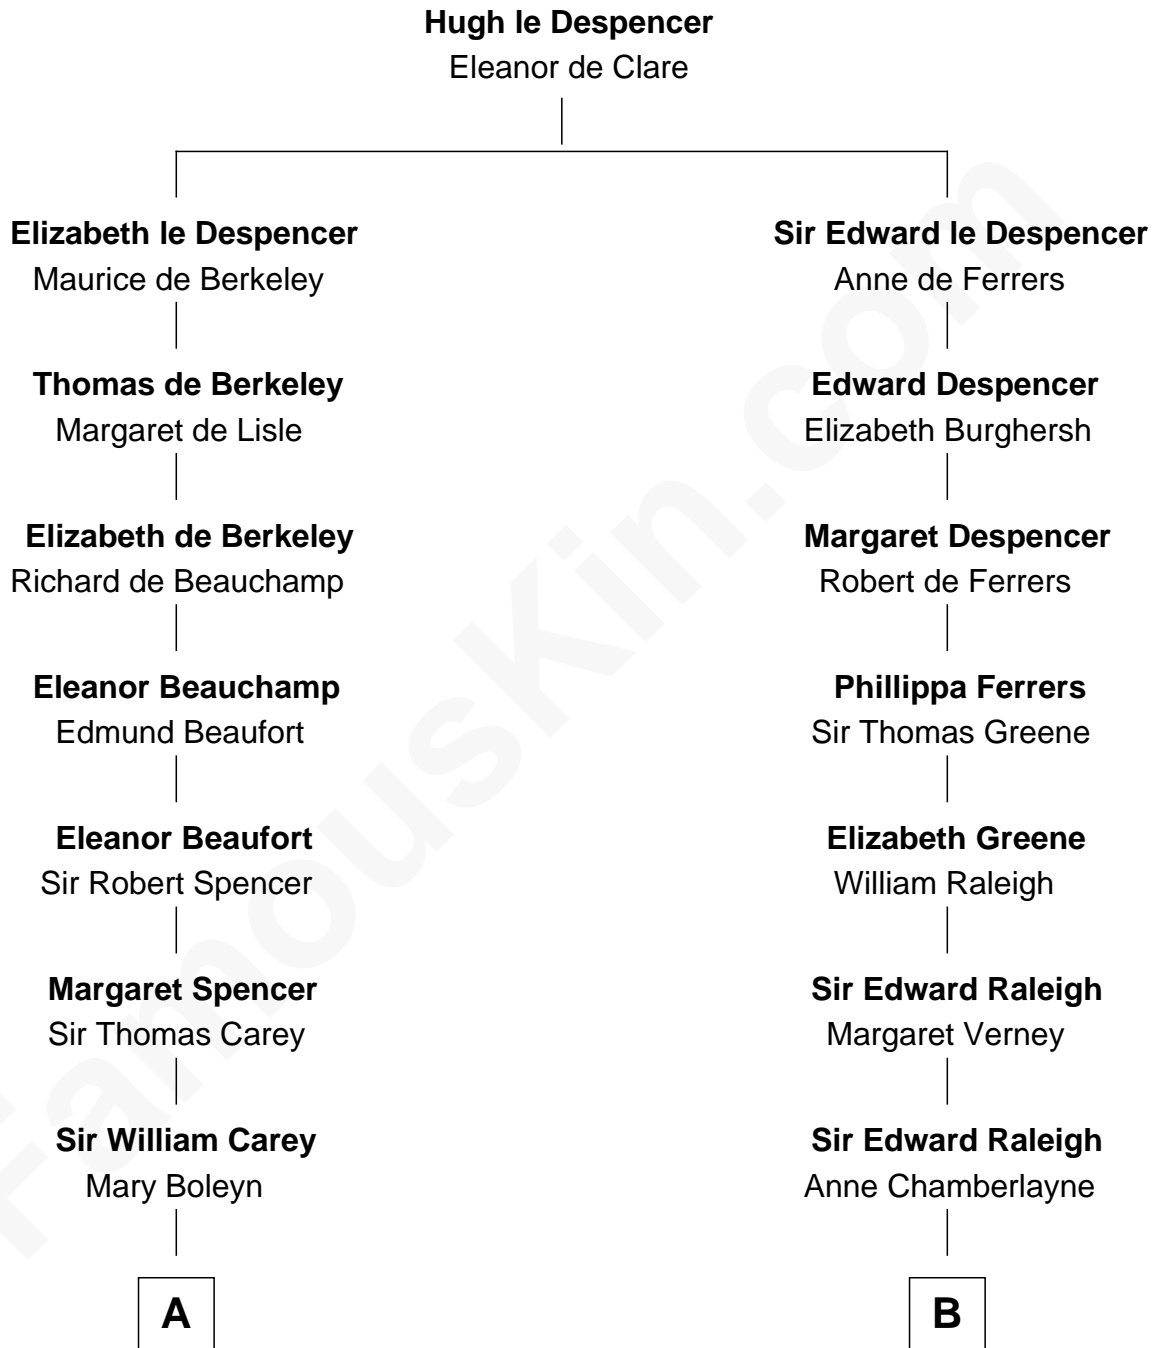

FamousKin.com
Relationship Chart of
William C. C. Claiborne
1st Governor of Louisiana

15th cousin 6 times removed of
DuBose Heyward
Author of Porgy (Porgy & Bess)

C

Thomas Heyward

Ann Eliza Cuthbert

Thomas Savage Heyward

Georgianna Hasell

Thomas Savage Heyward

Louisa Watkins

Edwin Watkins Heyward

Jane Screven DuBose

DuBose Heyward

American Novelist