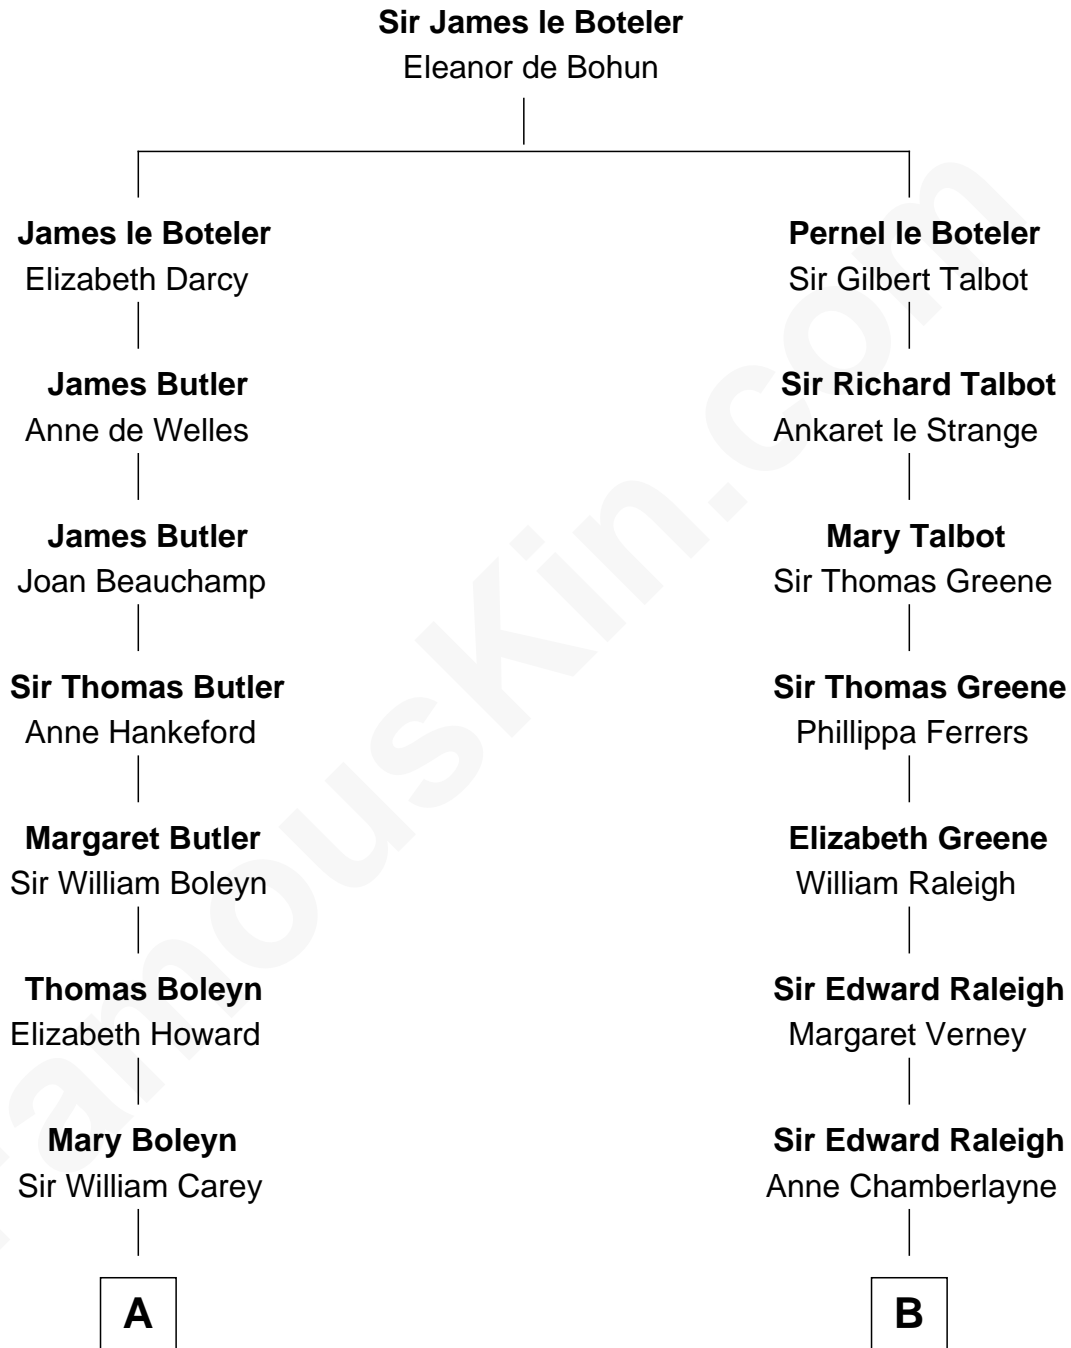

FamousKin.com
Relationship Chart of
William C. C. Claiborne
1st Governor of Louisiana

15th cousin 6 times removed of
DuBose Heyward
Author of Porgy (Porgy & Bess)

C

Thomas Heyward

Ann Eliza Cuthbert

Thomas Savage Heyward

Georgianna Hasell

Thomas Savage Heyward

Louisa Watkins

Edwin Watkins Heyward

Jane Screven DuBose

DuBose Heyward

American Novelist