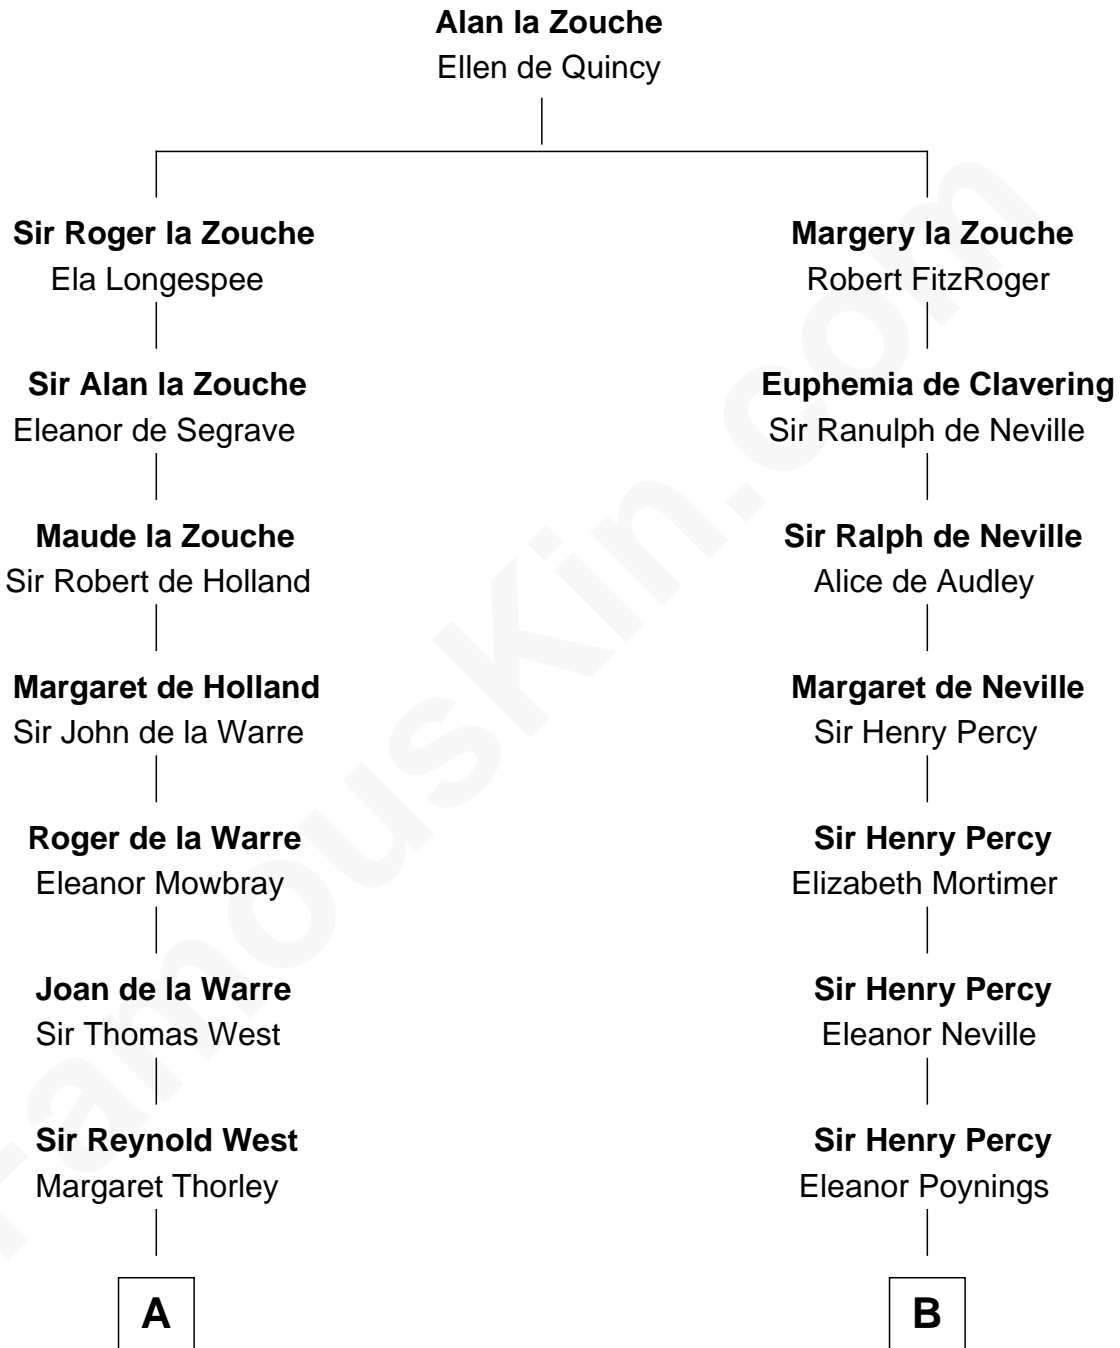

FamousKin.com
Relationship Chart of
William C. C. Claiborne
1st Governor of Louisiana

18th cousin 2 times removed of
Francis Scott Key
Author of "The Star Spangled Banner"

C

William Claiborne

Mary Leigh

William C. C. Claiborne

1st Governor of Louisiana

D

Alicia Arnold

John Ross

Ann Arnold Ross

Frances Key

John Ross Key

Anne Phebe Penn Dagworthy Charlton

Francis Scott Key

Author of "The Star Spangled Banner"

FamousKin.com