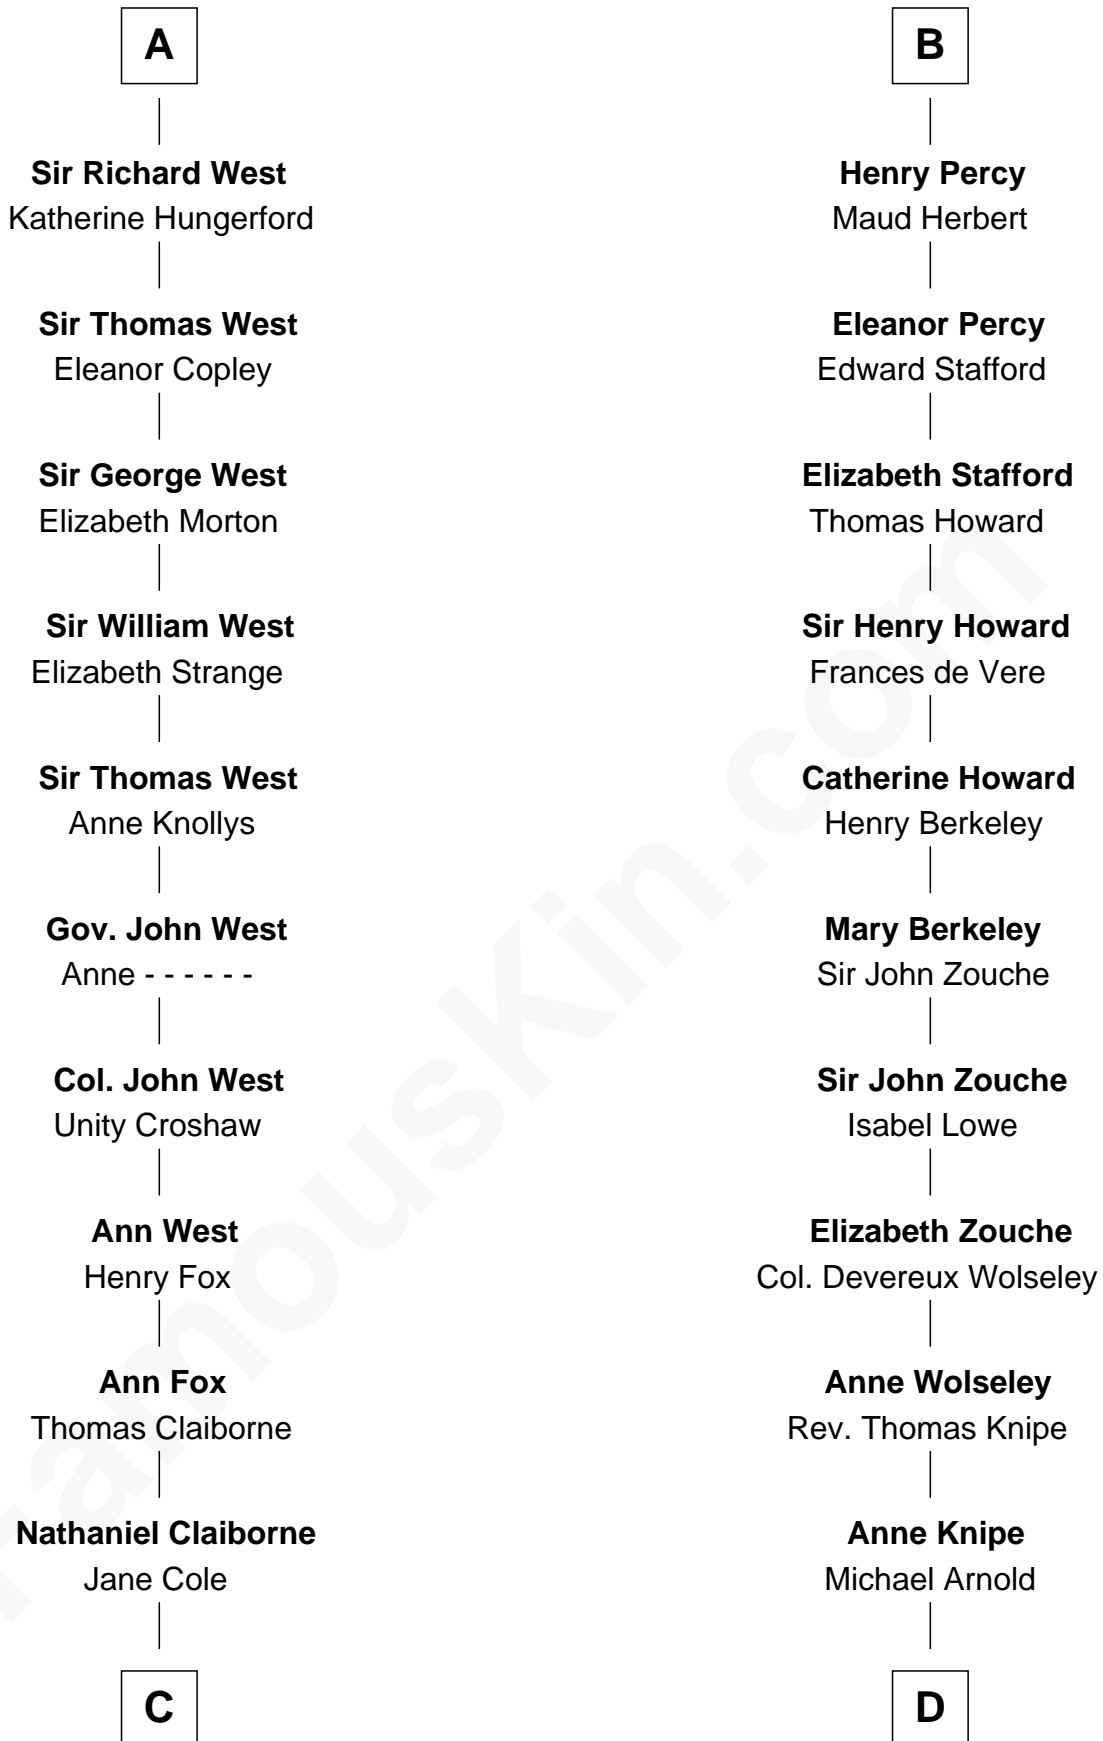

FamousKin.com
Relationship Chart of
William C. C. Claiborne
1st Governor of Louisiana

18th cousin 2 times removed of
Francis Scott Key
Author of "The Star Spangled Banner"

C

William Claiborne

Mary Leigh

William C. C. Claiborne

1st Governor of Louisiana

D

Alicia Arnold

John Ross

Ann Arnold Ross

Frances Key

John Ross Key

Anne Phebe Penn Dagworthy Charlton

Francis Scott Key

Author of "The Star Spangled Banner"

FamousKin.com