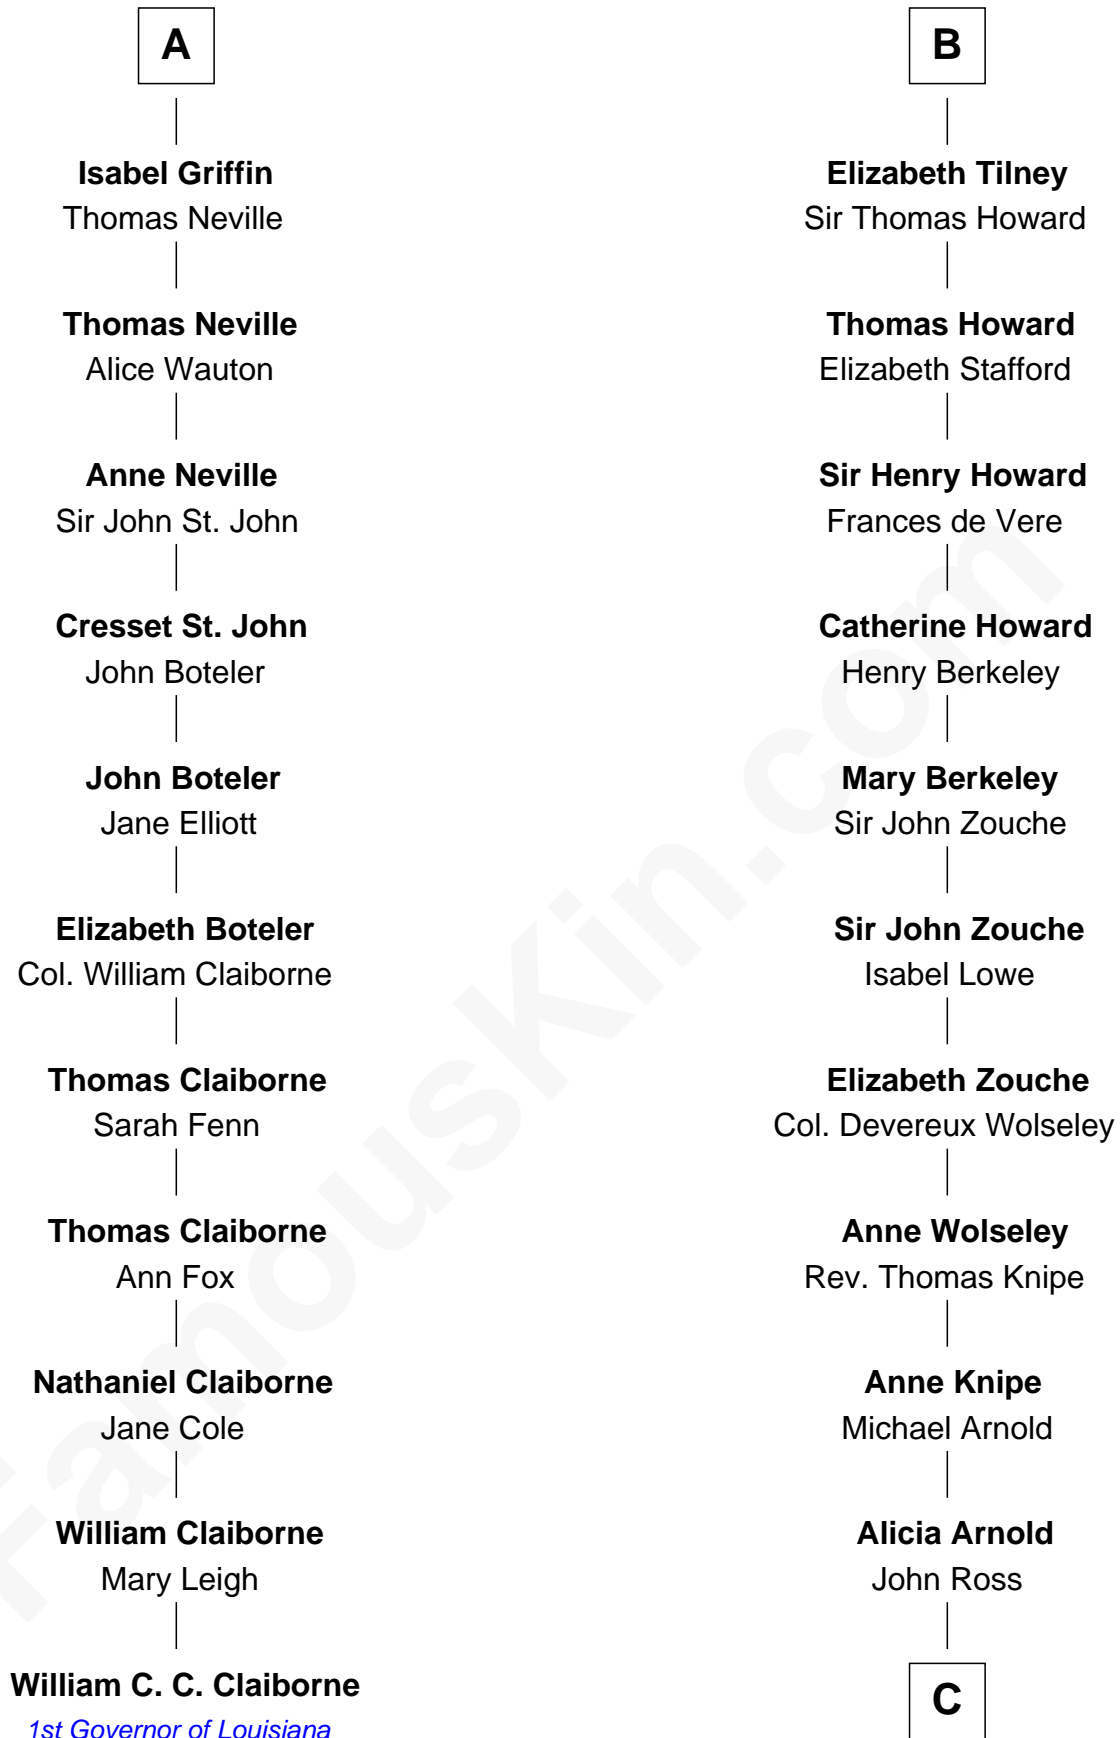

**FamousKin.com**  
**Relationship Chart of**  
**William C. C. Claiborne**  
*1st Governor of Louisiana*

**17th cousin 2 times removed of**  
**Francis Scott Key**  
*Author of "The Star Spangled Banner"*

**C**

**Ann Arnold Ross**

Frances Key

**John Ross Key**

Anne Phebe Penn Dagworthy Charlton

**Francis Scott Key**

*Author of "The Star Spangled Banner"*

FamousKin.com