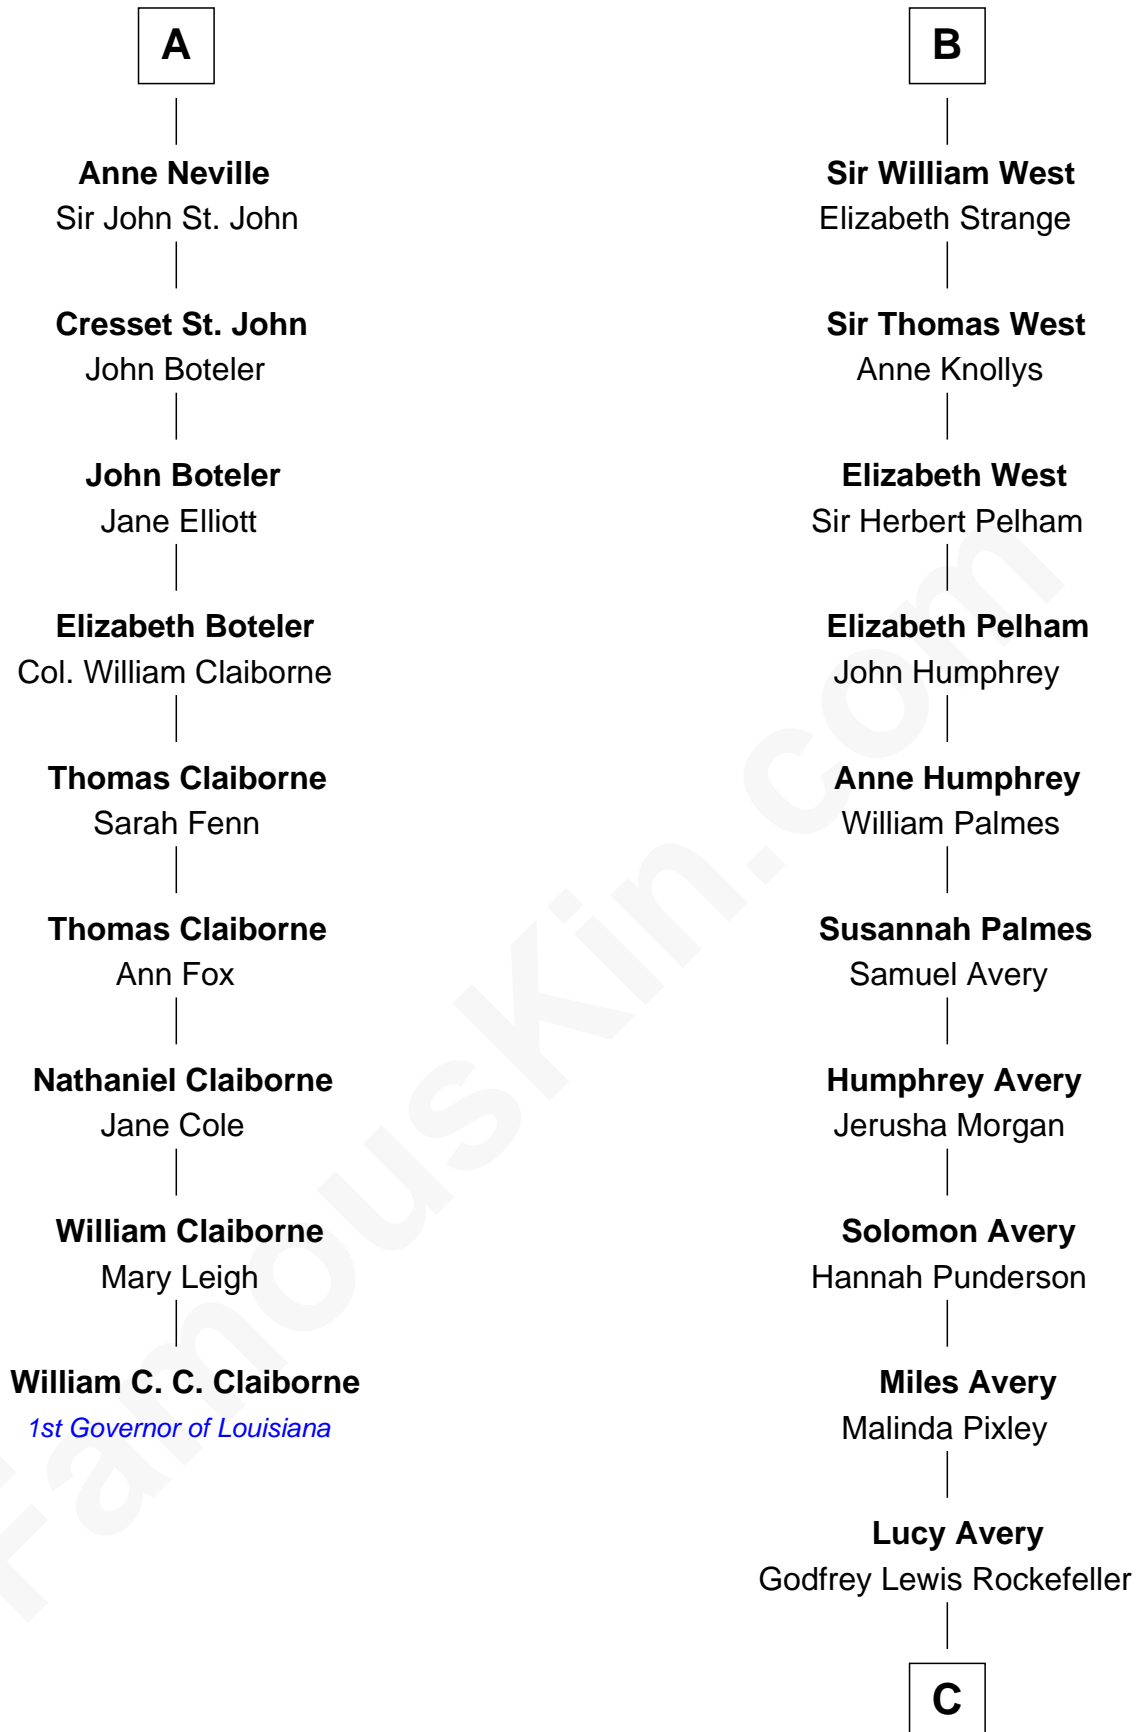

**FamousKin.com**  
**Relationship Chart of**  
**William C. C. Claiborne**  
*1st Governor of Louisiana*

**15th cousin 3 times removed of**

**John D. Rockefeller**  
*Founder of the Standard Oil Company*

C

William Avery Rockefeller

Eliza Davison

John D. Rockefeller

*Founder of the Standard Oil Company*

FamousKin.com