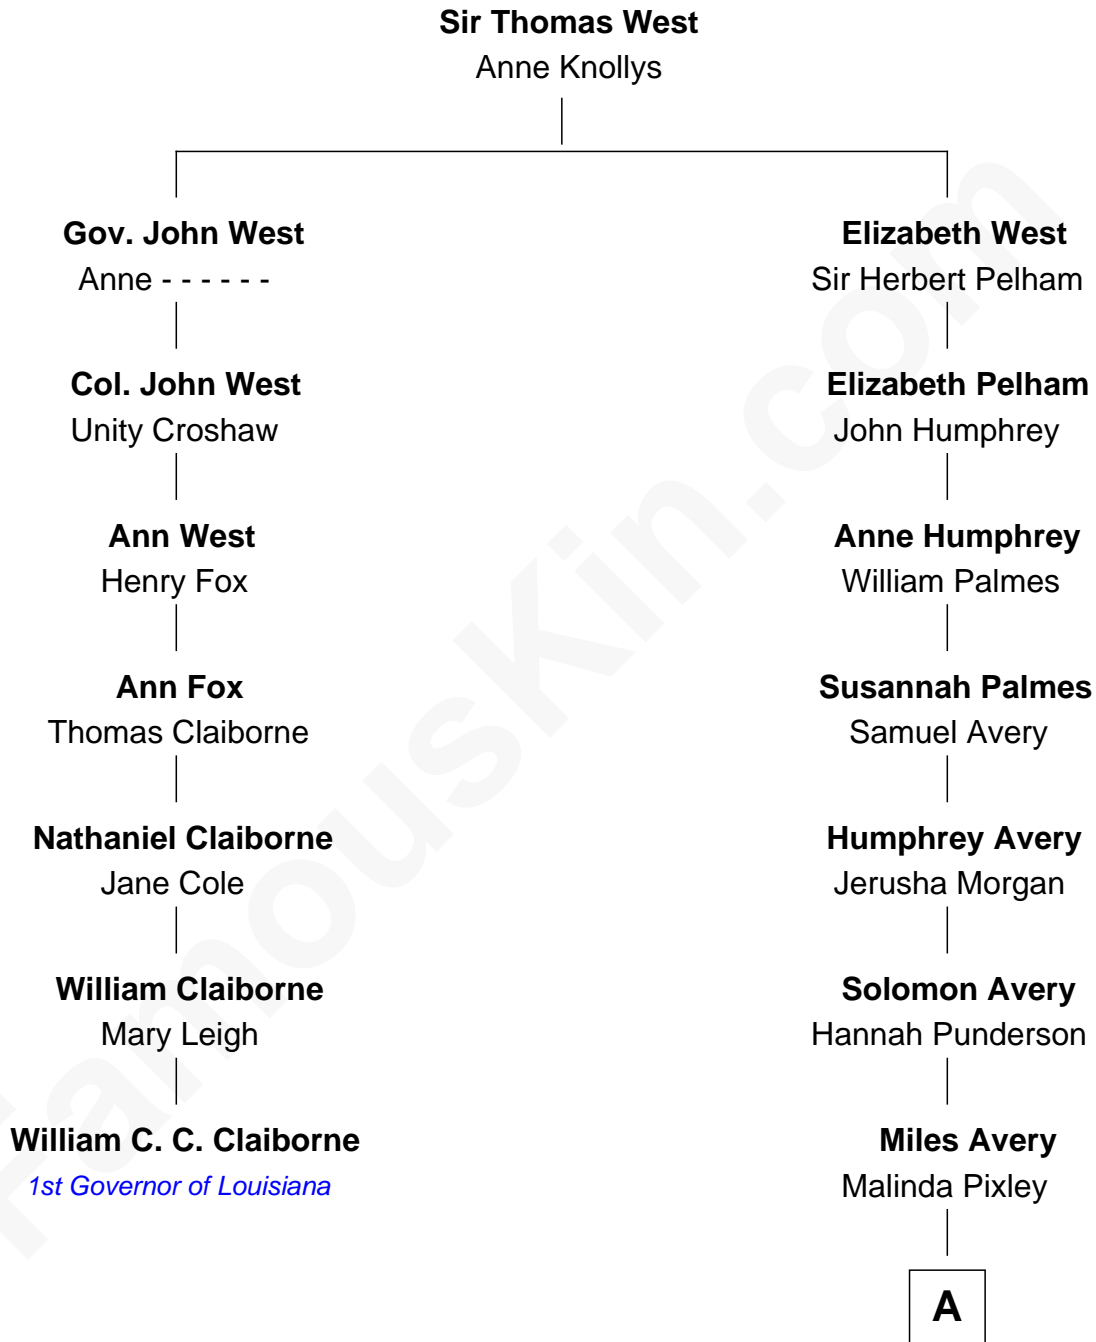

**FamousKin.com**  
**Relationship Chart of**  
**William C. C. Claiborne**  
*1st Governor of Louisiana*

**6th cousin 5 times removed of**  
**Nelson Rockefeller**  
*41st U.S. Vice-President*

**A**

—  
**Lucy Avery**

Godfrey Lewis Rockefeller

—  
**William Avery Rockefeller**

Eliza Davison

—  
**John Davison Rockefeller**

Laura Celestia Spelman

—  
**John Davison Rockefeller**

Abby Greene Aldrich

—  
**Nelson Rockefeller**

*41st U.S. Vice-President*

FamousKin.com