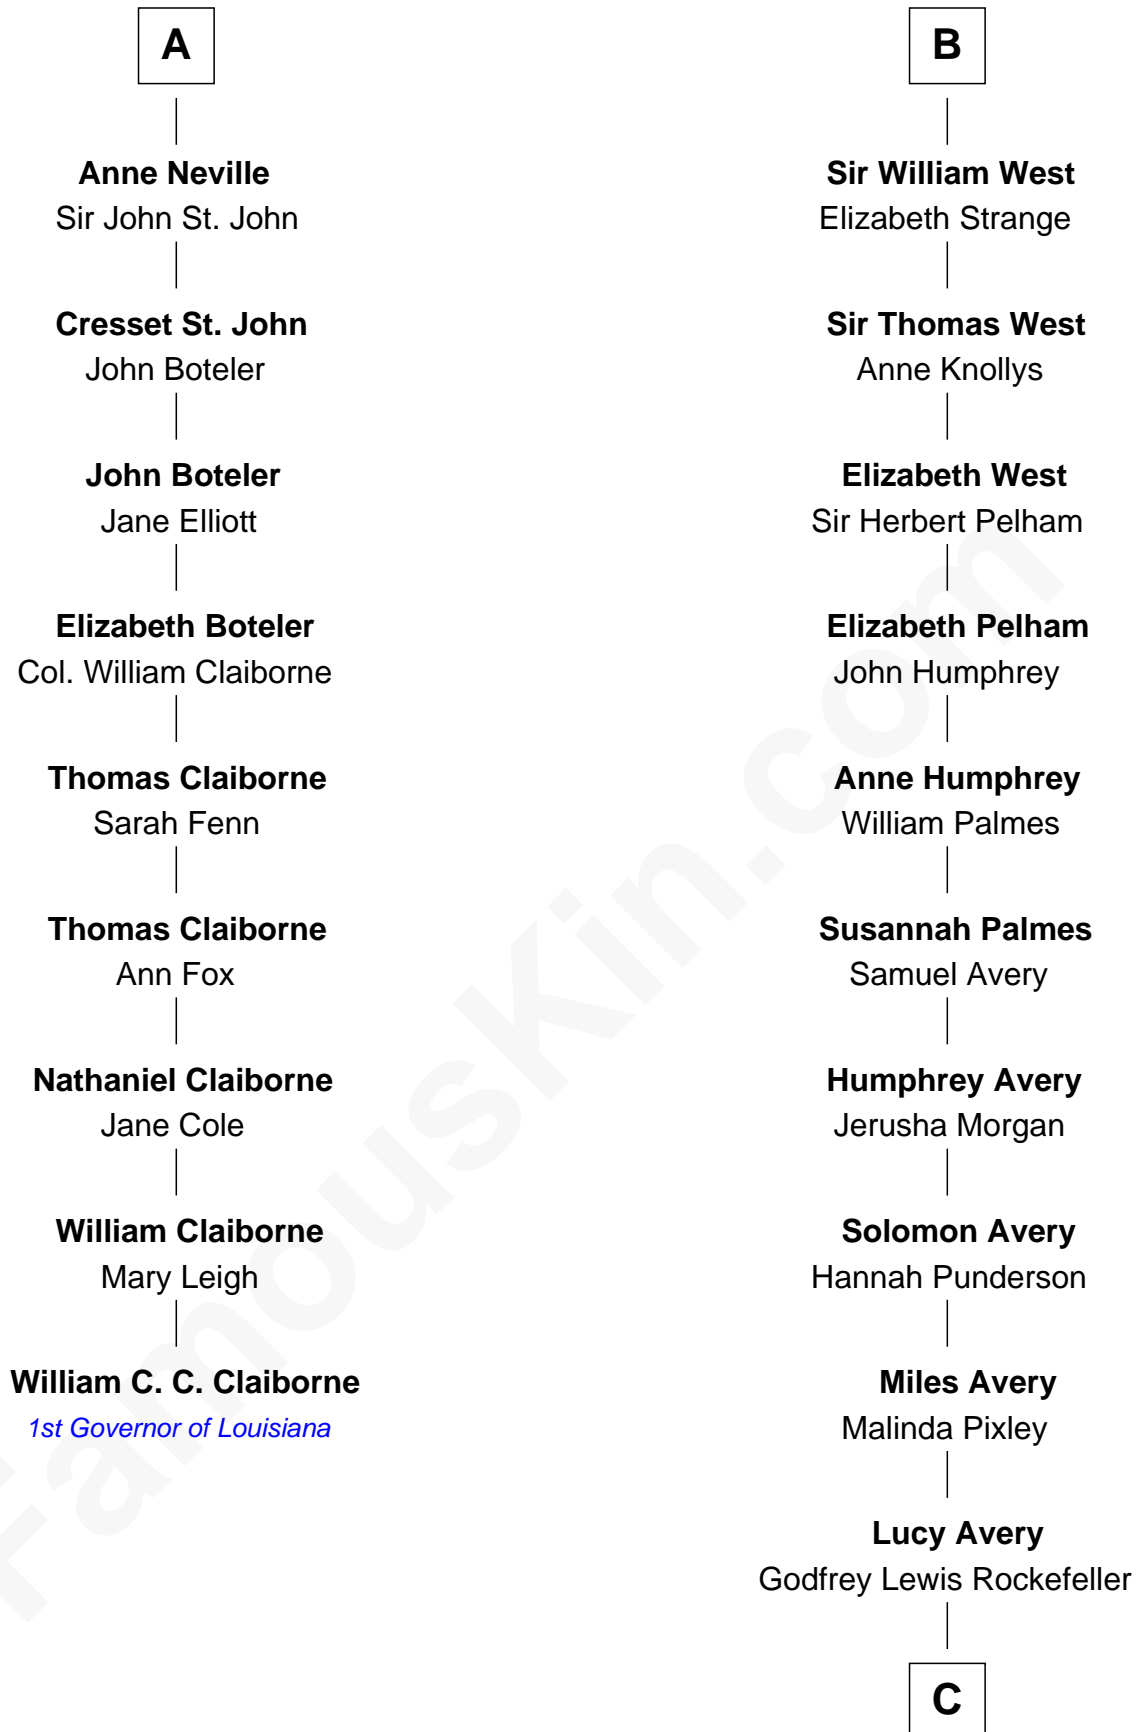

**FamousKin.com**  
**Relationship Chart of**  
**William C. C. Claiborne**  
*1st Governor of Louisiana*

15th cousin 5 times removed of

**Nelson Rockefeller**  
*41st U.S. Vice-President*

**John de la Warre**  
 Joan de Grelle

**Joan de la Warre**  
 Sir Thomas West

**Nicholas Griffin**  
 Margaret Pilkington

**Sir Reynold West**  
 Margaret Thorley

**Nicholas Griffin**  
 Catherine Curzon

**Sir Richard West**  
 Katherine Hungerford

**Isabel Griffin**  
 Thomas Neville

**Sir Thomas West**  
 Eleanor Copley

**Thomas Neville**  
 Alice Wauton

**Sir George West**  
 Elizabeth Morton

**A**

**B**

C

William Avery Rockefeller

Eliza Davison

John Davison Rockefeller

Laura Celestia Spelman

John Davison Rockefeller

Abby Greene Aldrich

Nelson Rockefeller

*41st U.S. Vice-President*

FamousKin.com