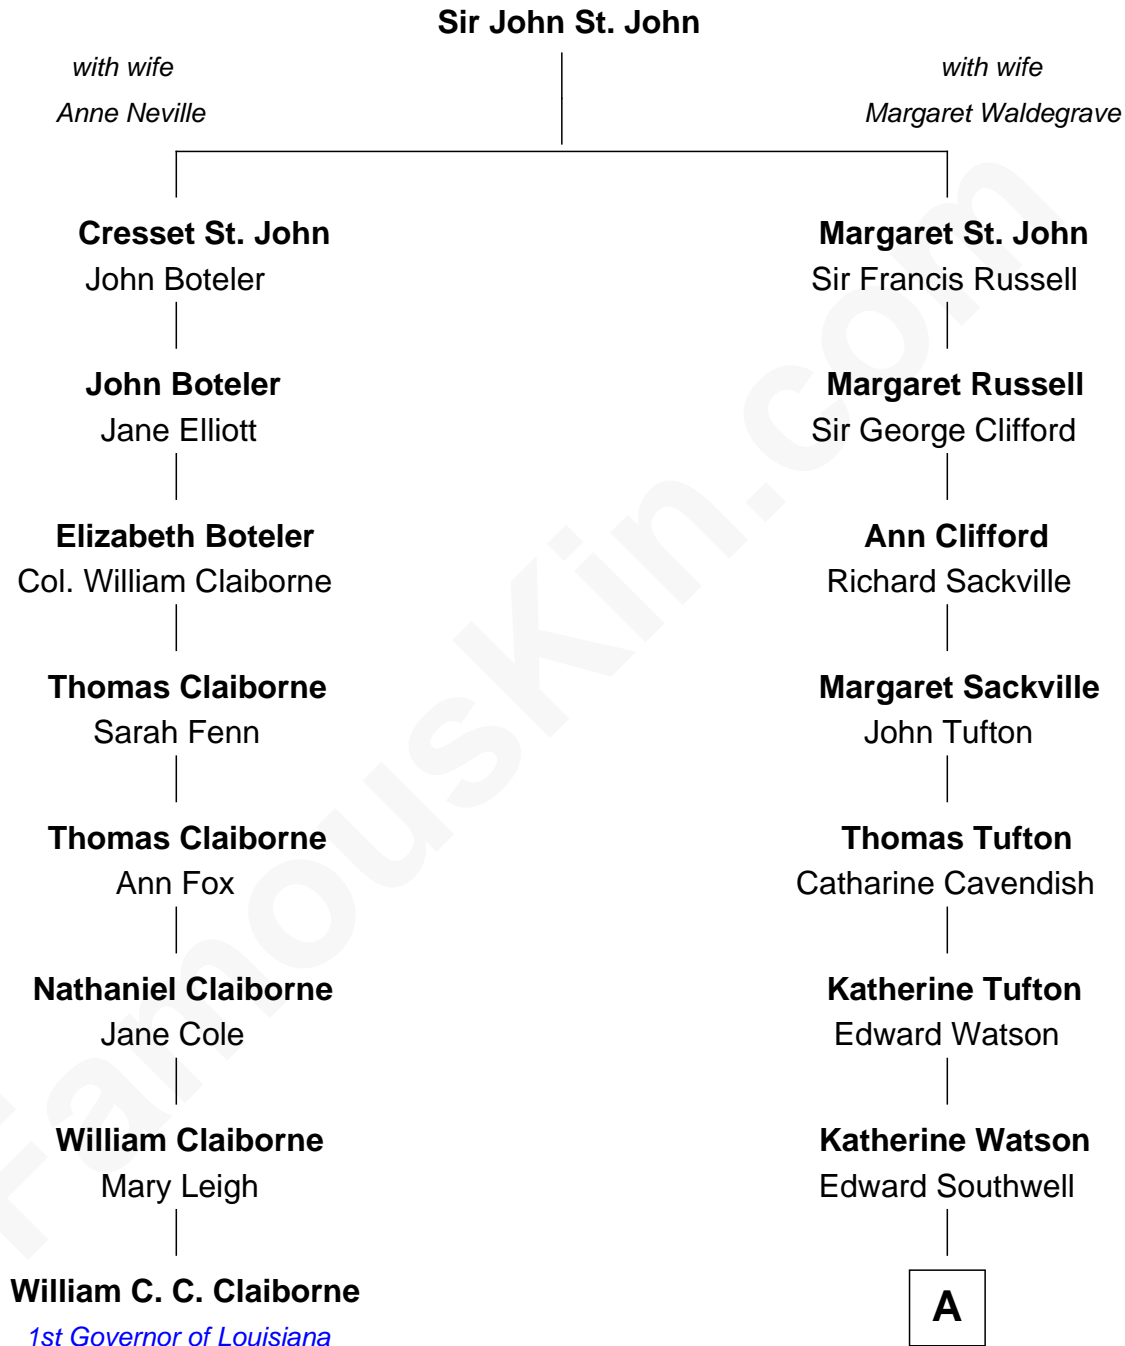

**FamousKin.com**  
**Relationship Chart of**  
**William C. C. Claiborne**  
*1st Governor of Louisiana*

**7th cousin 6 times removed of**  
**Camilla Parker Bowles**  
*Queen Consort of the United Kingdom*

**A**

**Edward Southwell**

-----

**Elizabeth Southwell**

George Thomas Keppel

**William Coutts Keppel**

Sophia Mary McNab

**George Keppel**