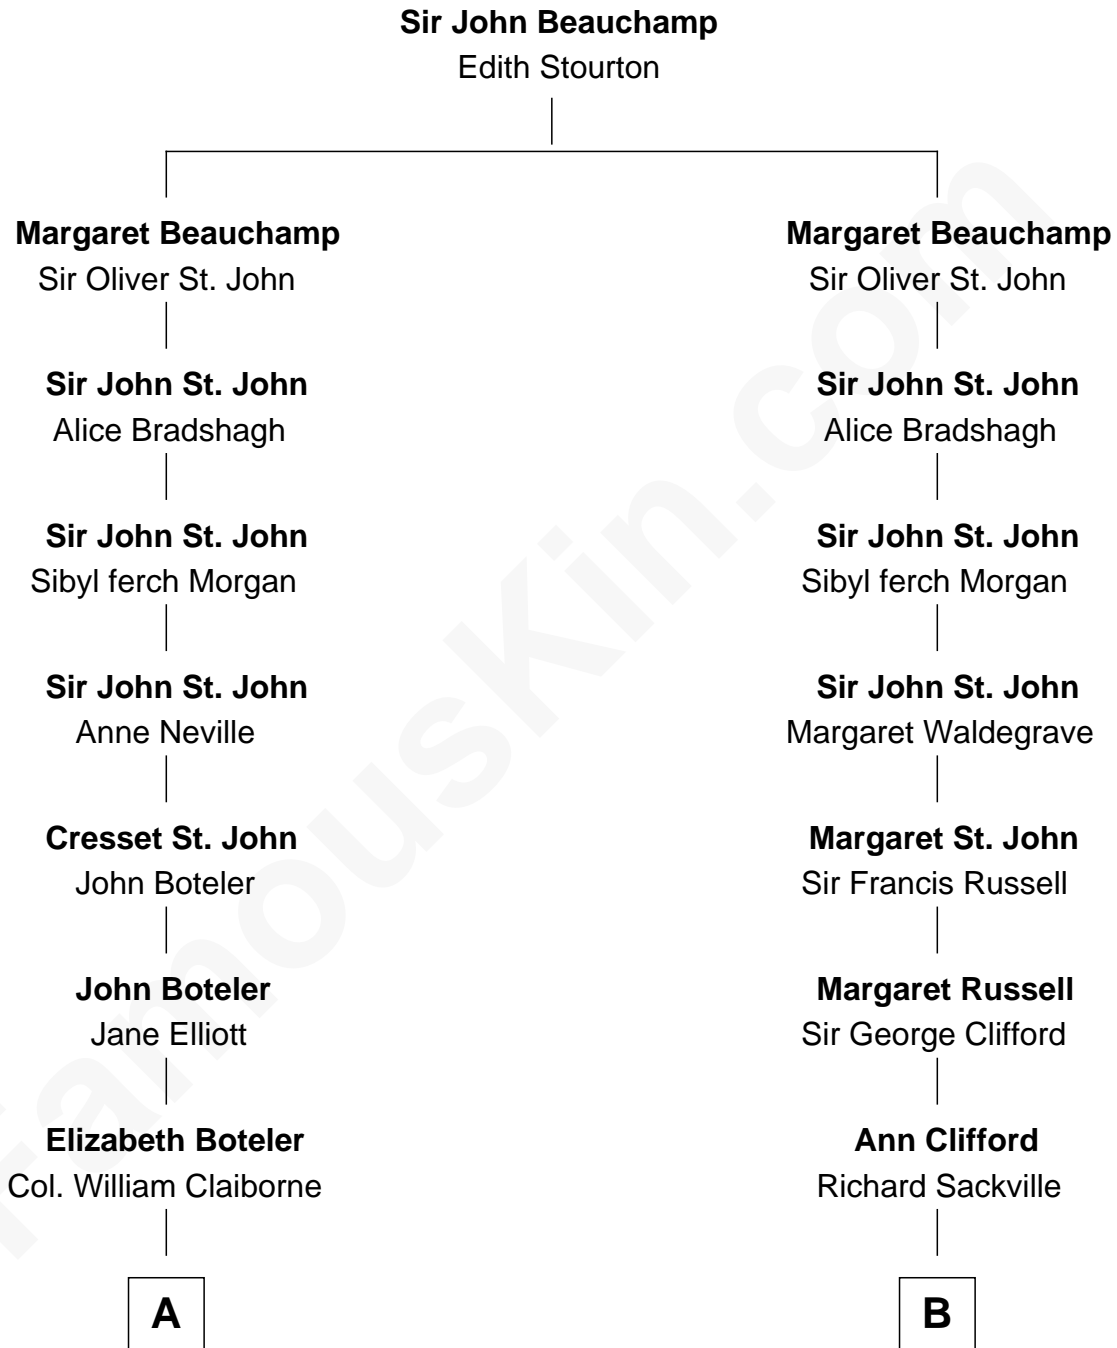

**FamousKin.com**  
**Relationship Chart of**  
**William C. C. Claiborne**  
*1st Governor of Louisiana*

**11th cousin 6 times removed of**  
**Camilla Parker Bowles**  
*Queen Consort of the United Kingdom*

Camilla Parker Bowles photo by [Agência Brasil](#) [\(CC BY 3.0 BRAZIL\)](#)