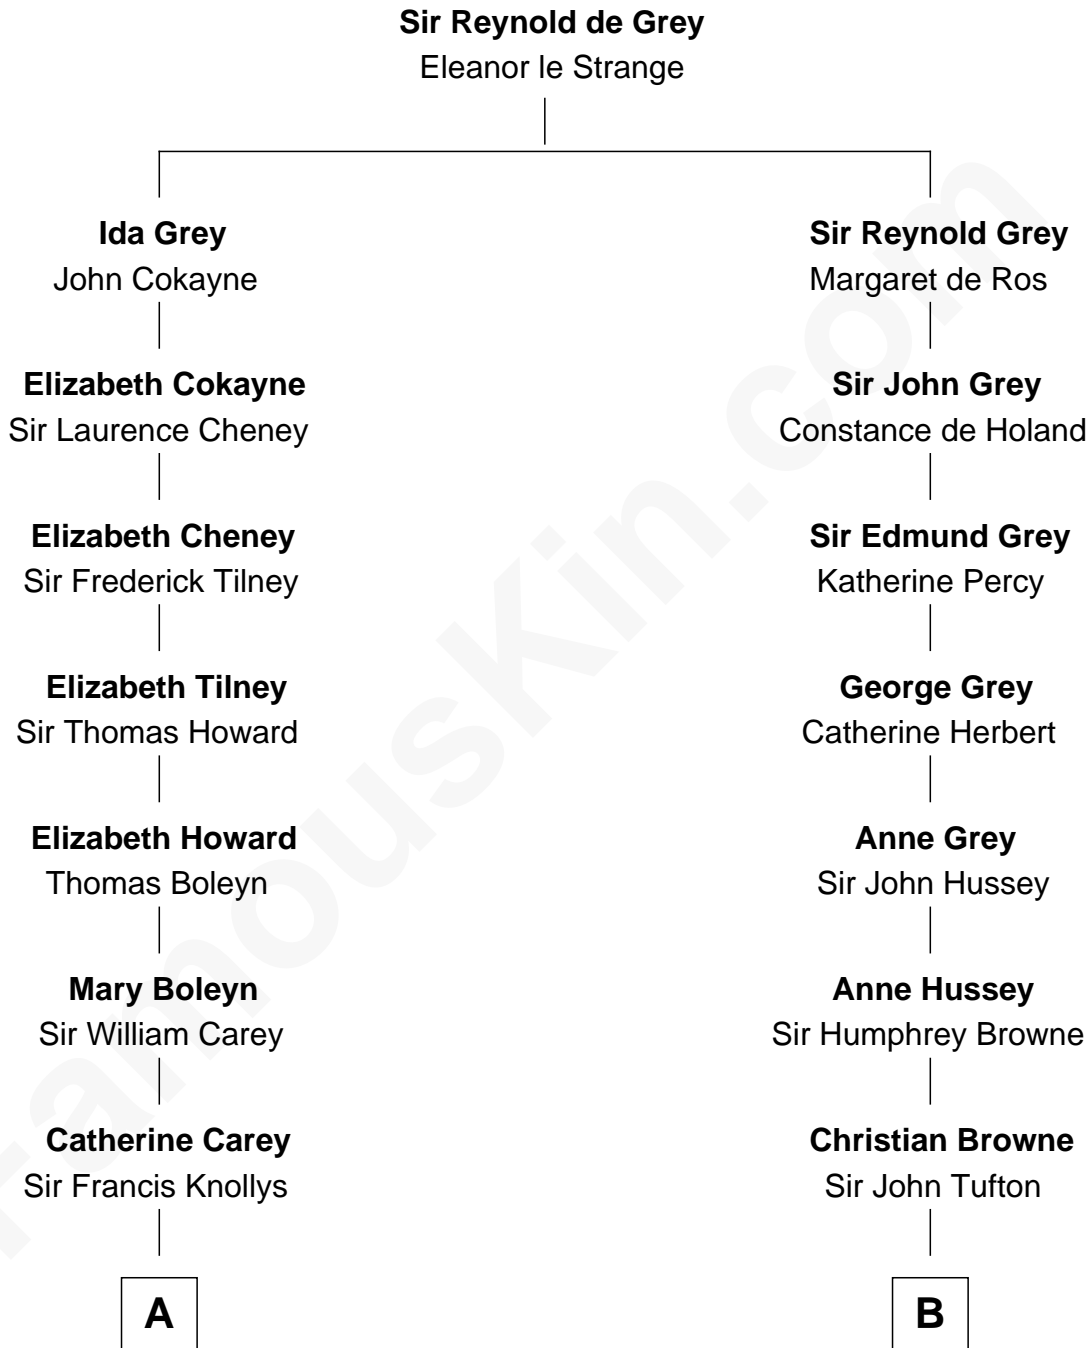

FamousKin.com
Relationship Chart of
William C. C. Claiborne
1st Governor of Louisiana

14th cousin 4 times removed of
Camilla Parker Bowles
Queen Consort of the United Kingdom

C

Rosalind Maud Cubitt
Bruce Middleton Hope Shand