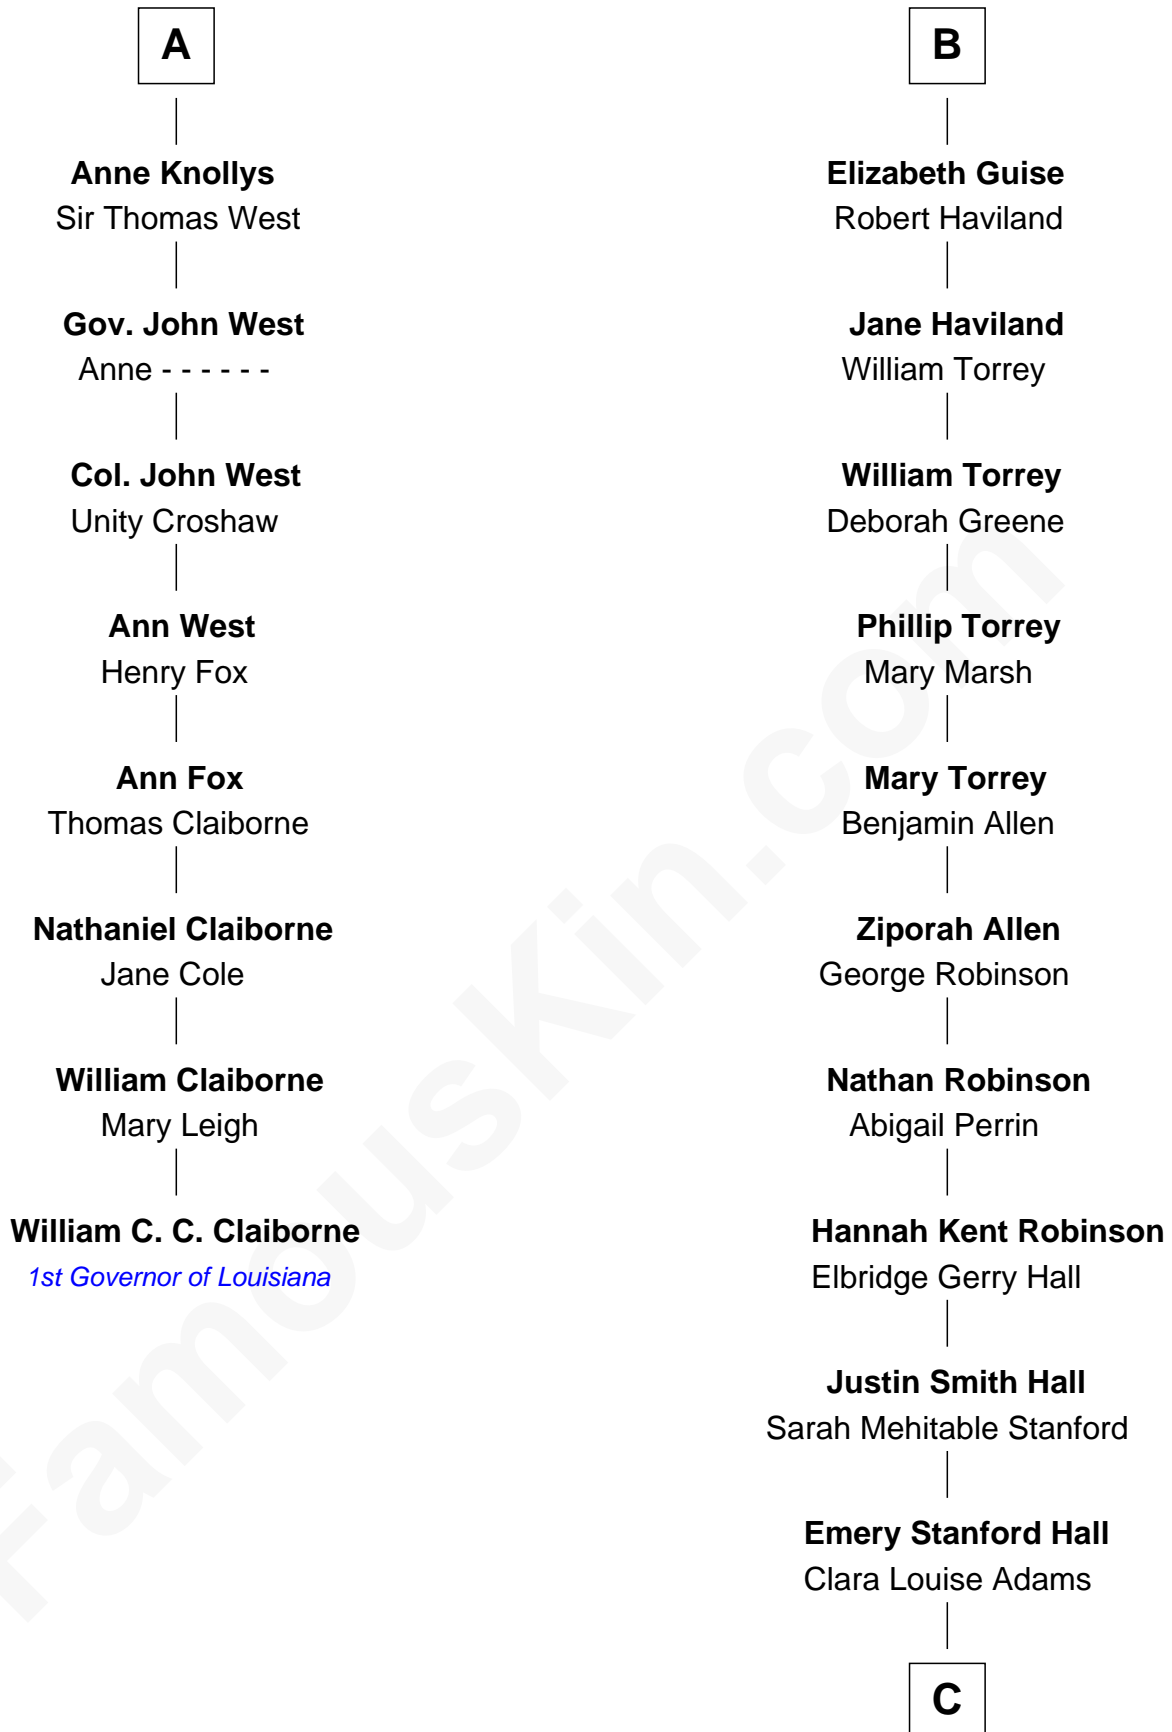

**FamousKin.com**  
**Relationship Chart of**  
**William C. C. Claiborne**  
*1st Governor of Louisiana*

14th cousin 4 times removed of

**Raquel Welch**  
*Movie Actress*

C

Josephine Sarah Hall  
Armando Carlos Tejada

Raquel Welch  
*aka Raquel Welch*

FamousKin.com