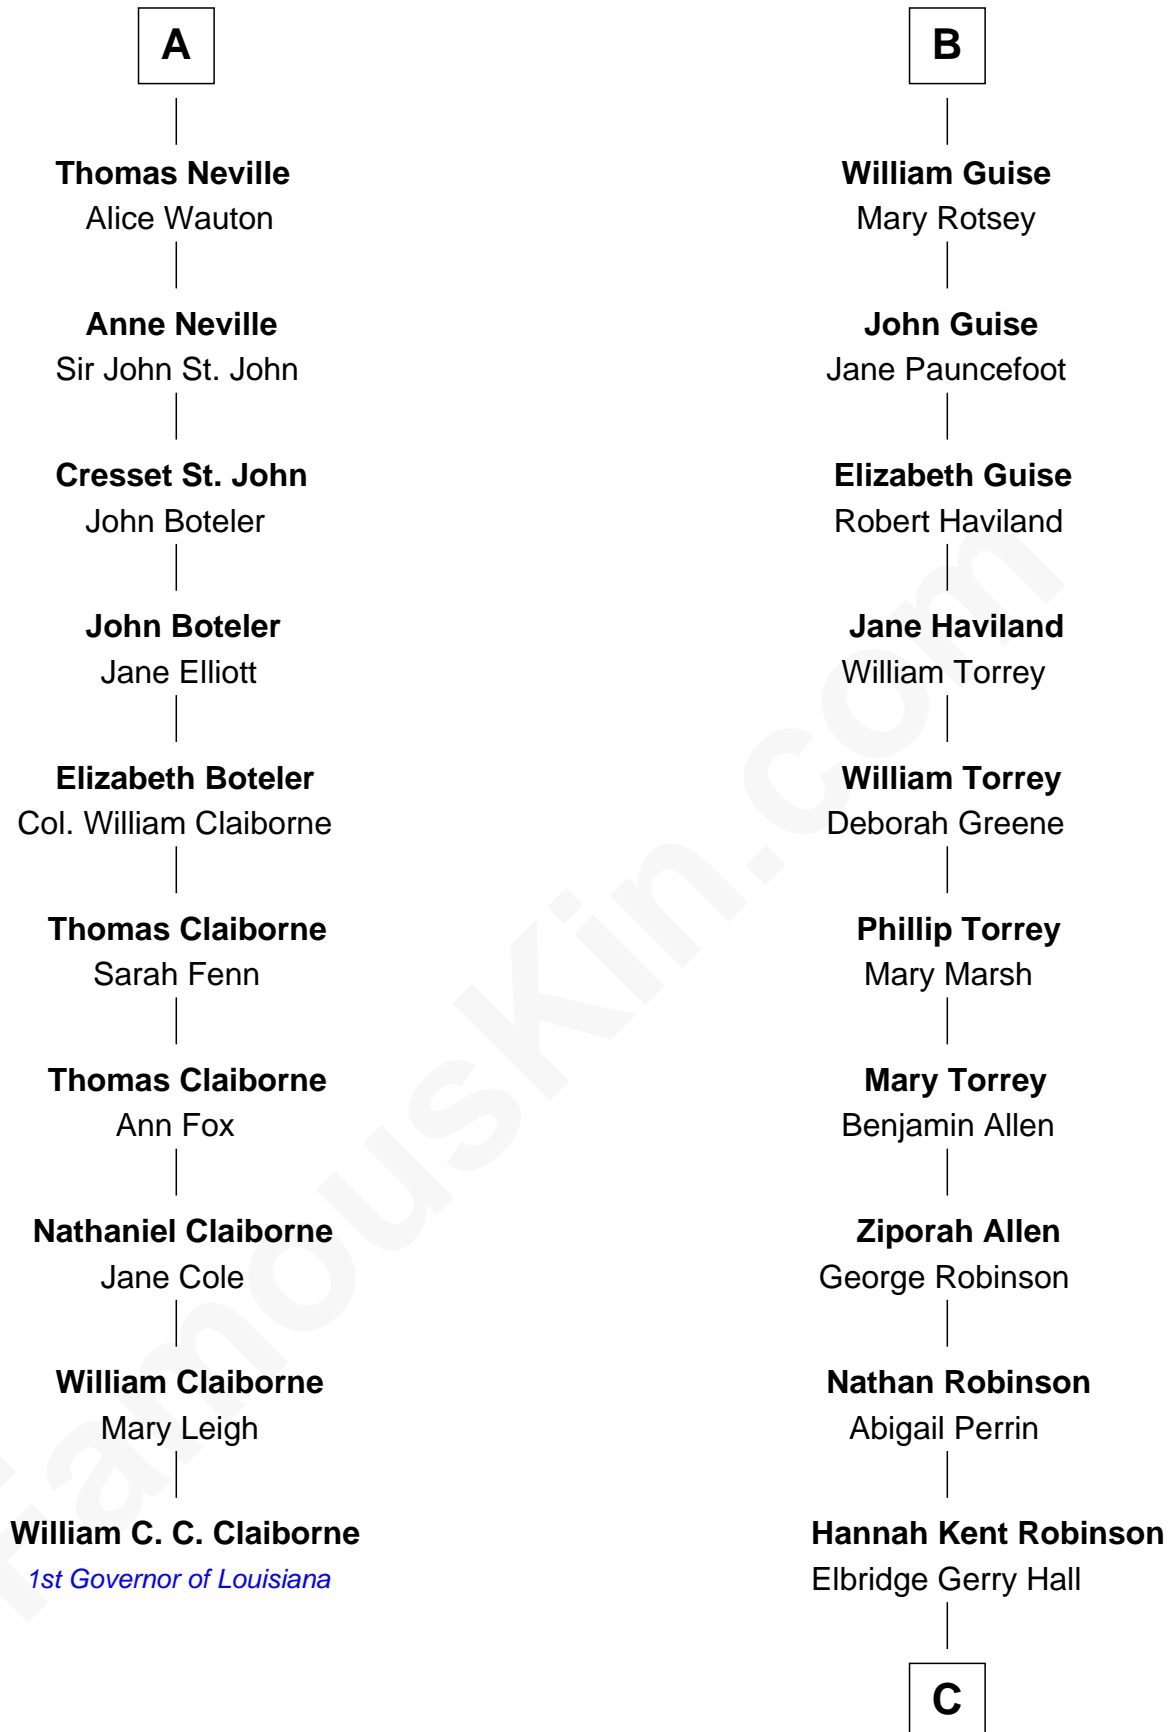

FamousKin.com
Relationship Chart of
William C. C. Claiborne
1st Governor of Louisiana

16th cousin 4 times removed of

Raquel Welch
Movie Actress

Sir William de Boteler
 Ela Herdeburgh

C

Justin Smith Hall
Sarah Mehitable Stanford

Emery Stanford Hall
Clara Louise Adams

Josephine Sarah Hall
Armando Carlos Tejada

Raquel Welch
aka Raquel Welch