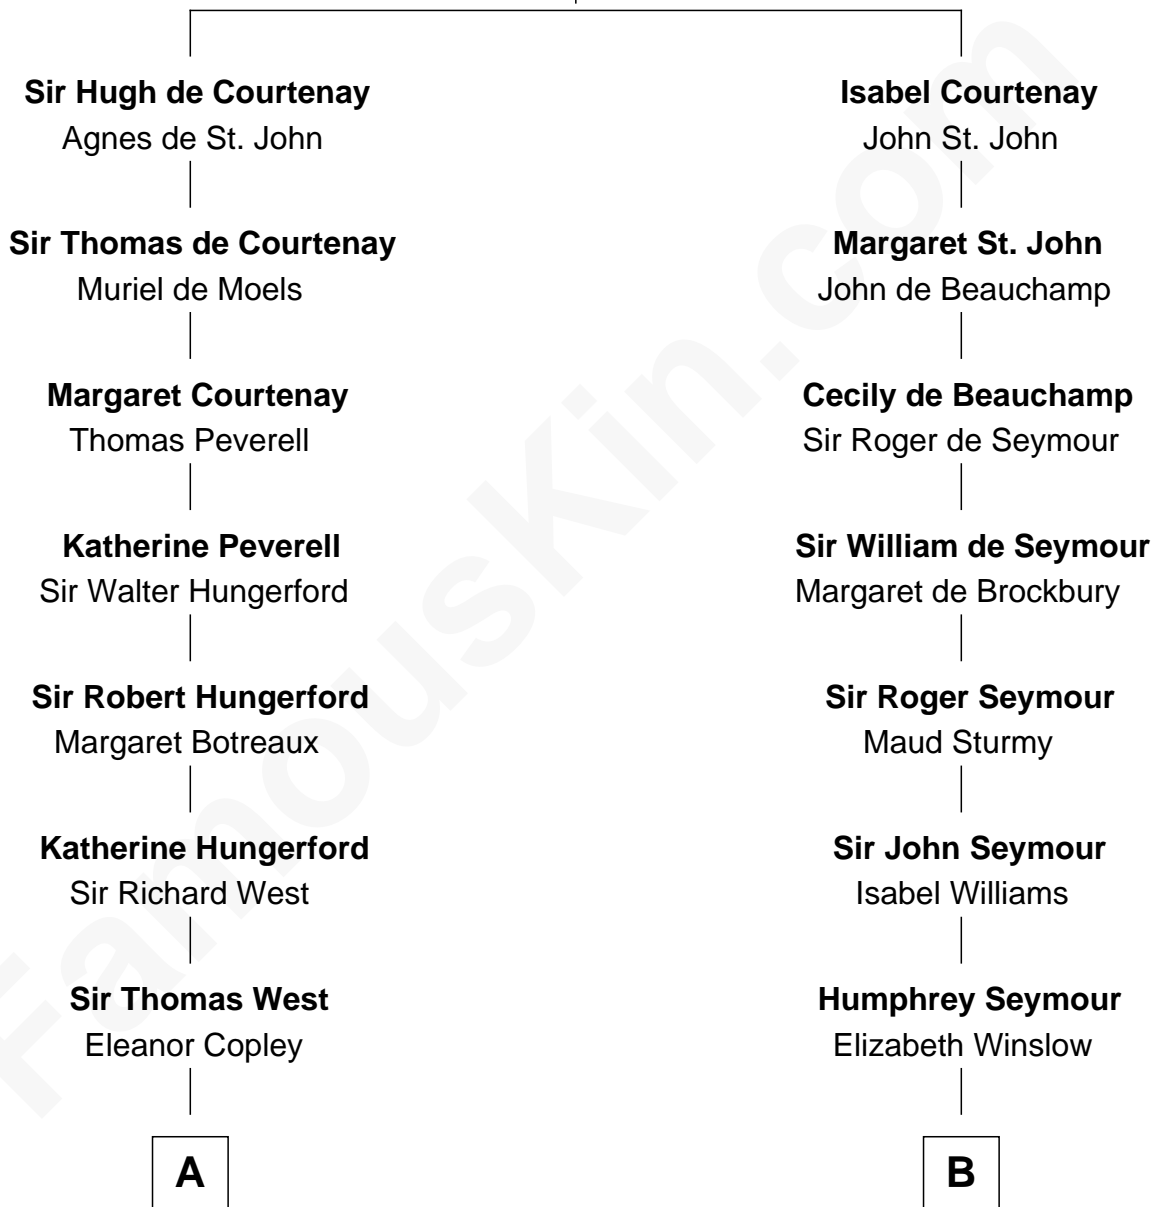

FamousKin.com
Relationship Chart of
William C. C. Claiborne
1st Governor of Louisiana

16th cousin 5 times removed of

Raquel Welch
Movie Actress

Sir Hugh de Courtenay
 Eleanor le Despencer

C

Hannah Kent Robinson

Elbridge Gerry Hall

Justin Smith Hall

Sarah Mehitable Stanford

Emery Stanford Hall

Clara Louise Adams

Josephine Sarah Hall

Armando Carlos Tejada

Raquel Welch