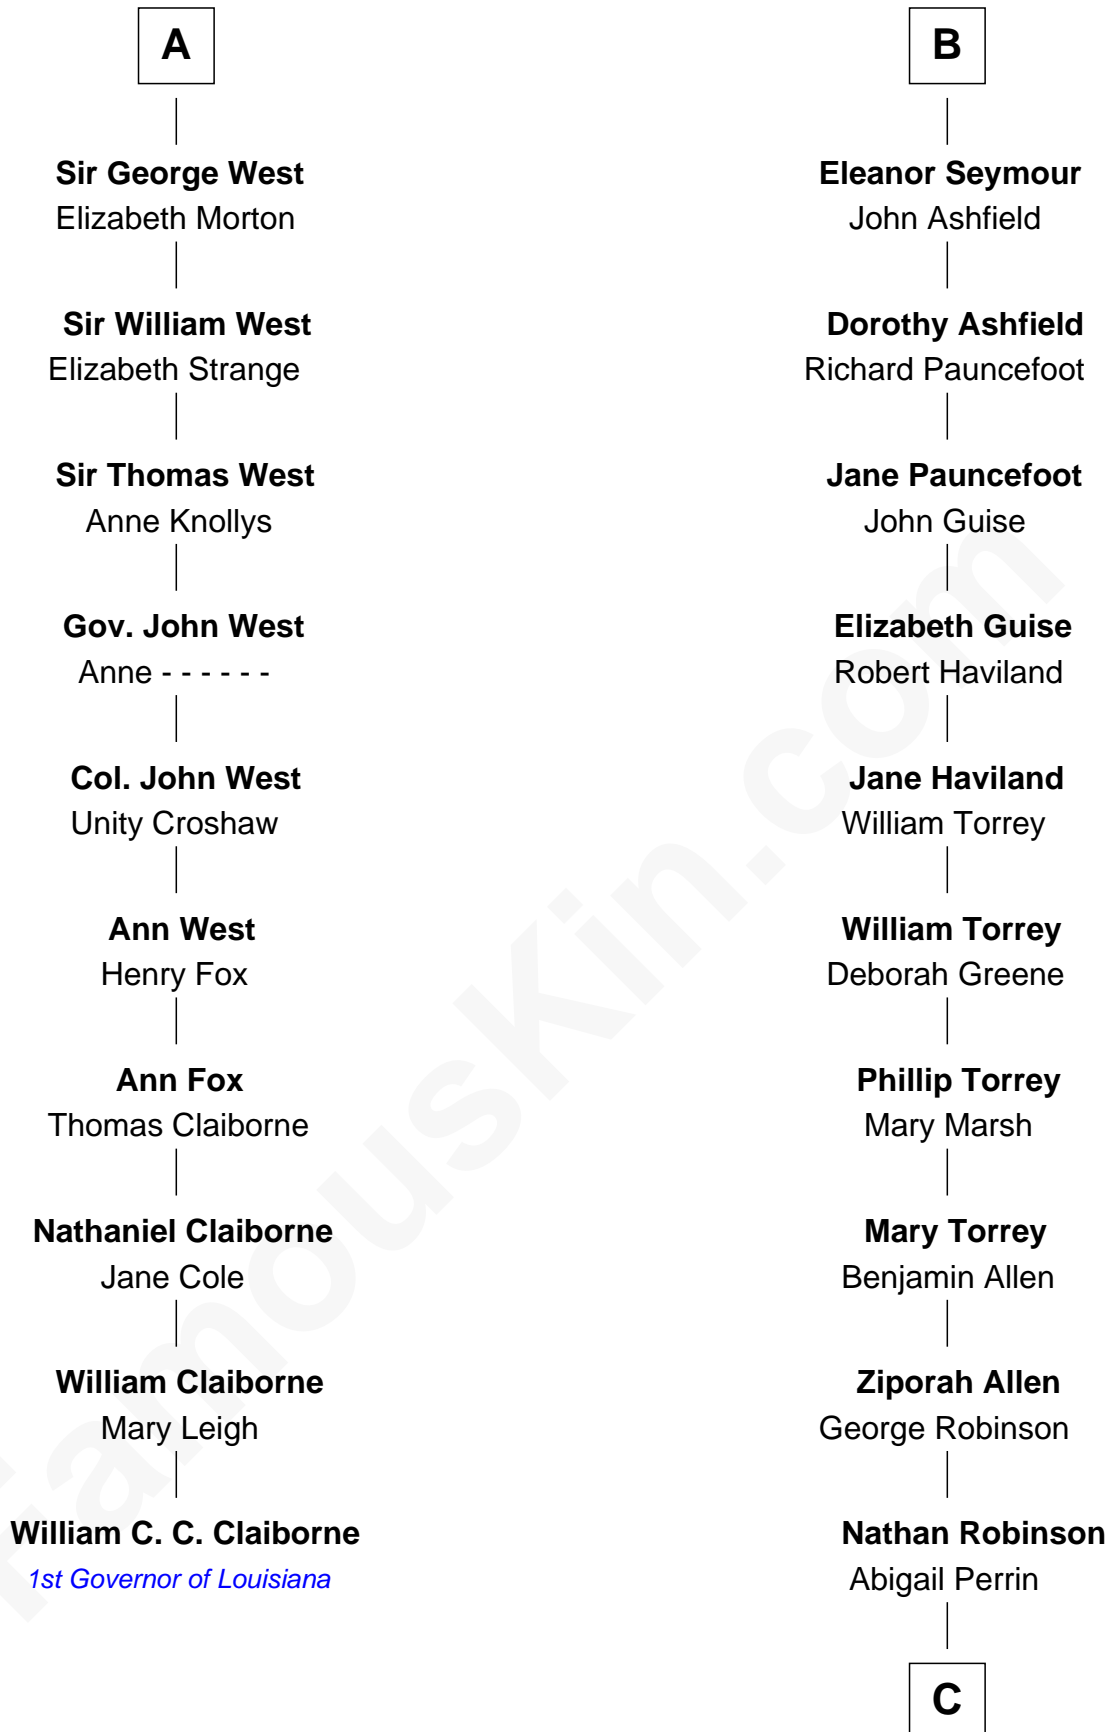

FamousKin.com
Relationship Chart of
William C. C. Claiborne
1st Governor of Louisiana

16th cousin 5 times removed of

Raquel Welch
Movie Actress

Sir Hugh de Courtenay
 Eleanor le Despencer

C

Hannah Kent Robinson