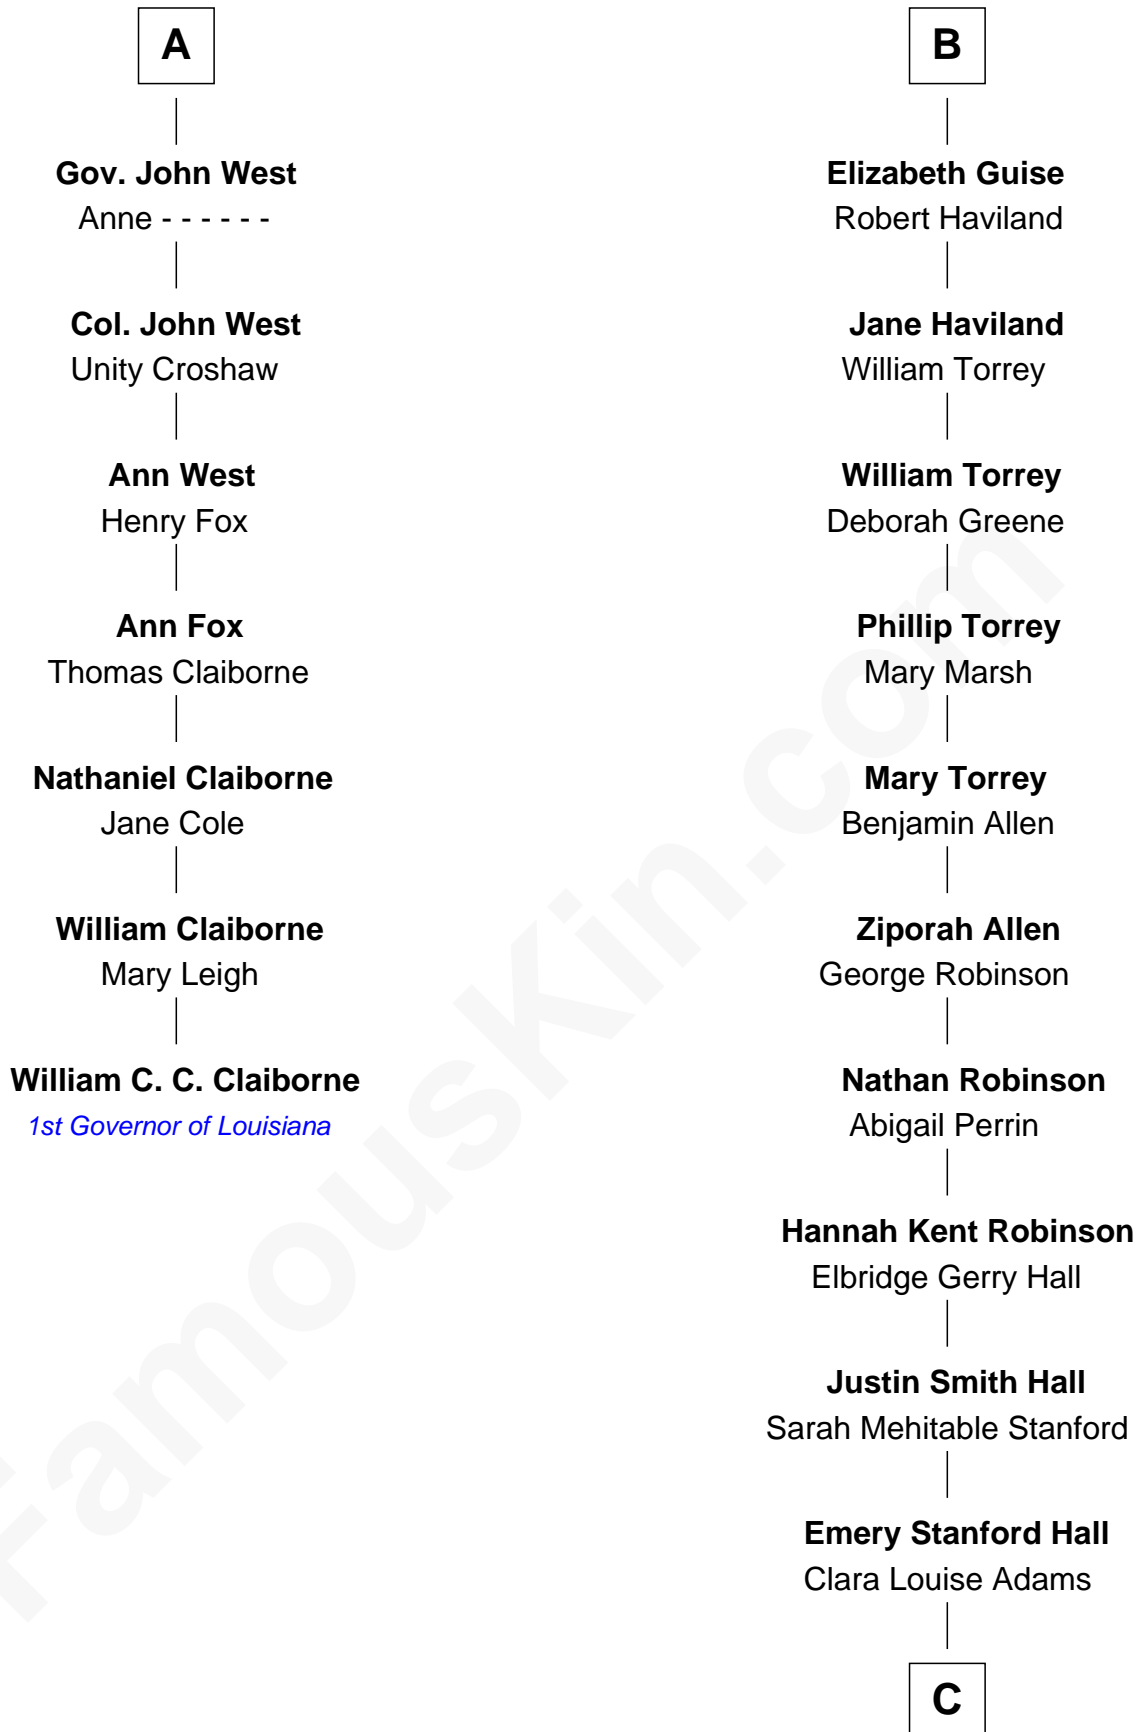

**FamousKin.com**  
**Relationship Chart of**  
**William C. C. Claiborne**  
*1st Governor of Louisiana*

13th cousin 5 times removed of

**Raquel Welch**  
*Movie Actress*

C

Josephine Sarah Hall  
Armando Carlos Tejada

Raquel Welch  
*aka Raquel Welch*

FamousKin.com