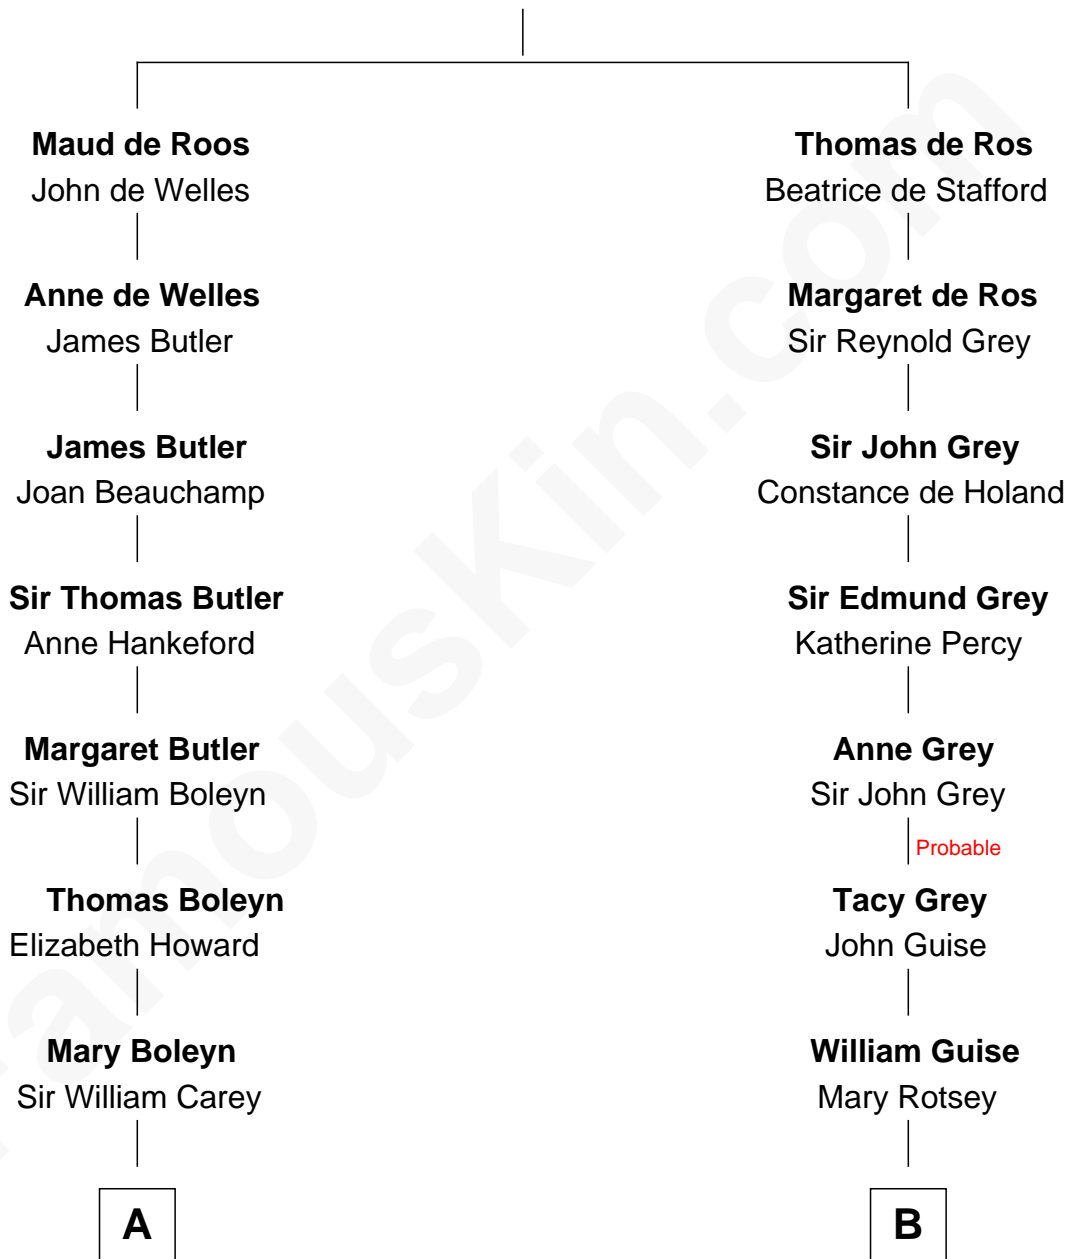

**FamousKin.com**  
**Relationship Chart of**  
**William C. C. Claiborne**  
*1st Governor of Louisiana*

15th cousin 4 times removed of

**Raquel Welch**  
*Movie Actress*

**Sir William de Ros**  
 Margery de Badlesmere

C

Emery Stanford Hall

Clara Louise Adams

Josephine Sarah Hall

Armando Carlos Tejada

Raquel Welch

*aka Raquel Welch*

FamousKin.com