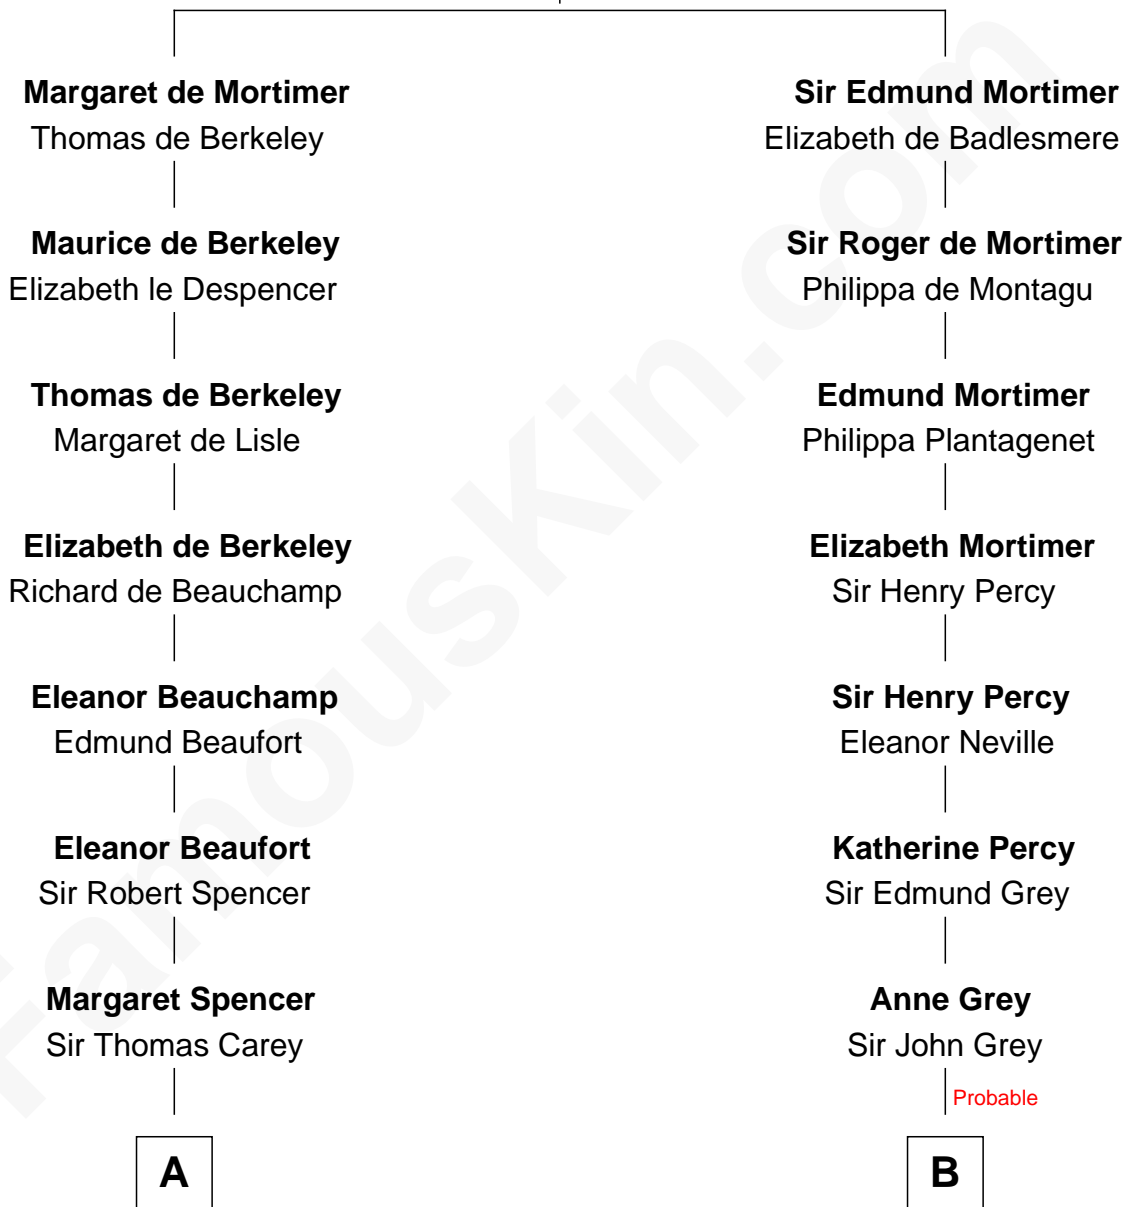

FamousKin.com
Relationship Chart of
William C. C. Claiborne
1st Governor of Louisiana

16th cousin 5 times removed of

Raquel Welch
Movie Actress

Roger de Mortimer
 Joan de Geneville

C

Hannah Kent Robinson

Elbridge Gerry Hall

Justin Smith Hall

Sarah Mehitable Stanford

Emery Stanford Hall

Clara Louise Adams

Josephine Sarah Hall

Armando Carlos Tejada

Raquel Welch

aka Raquel Welch