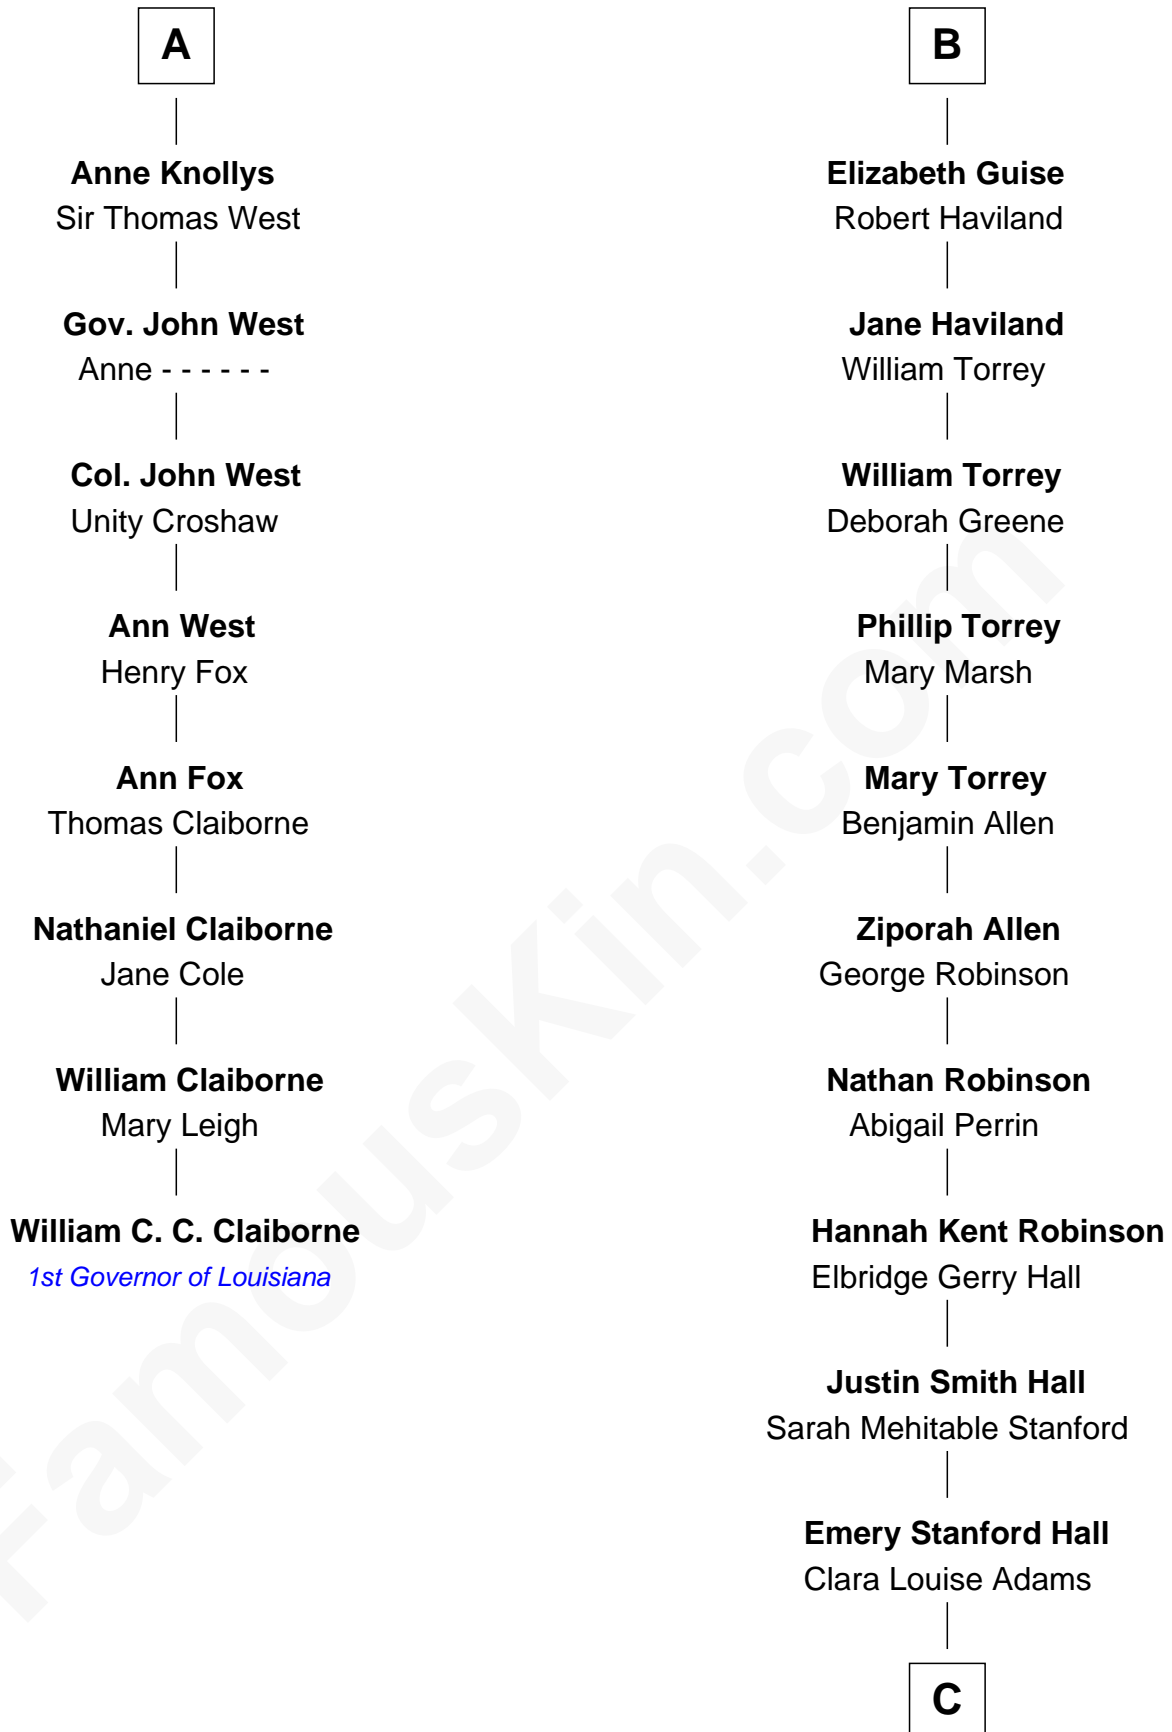

FamousKin.com
Relationship Chart of
William C. C. Claiborne
1st Governor of Louisiana

14th cousin 4 times removed of

Raquel Welch
Movie Actress

Thomas Holand
 Joan Plantagenet

Sir Thomas de Holand

Alice Fitzalan

Margaret de Holand

Sir John Beaufort

Edmund Beaufort

Eleanor Beauchamp

Eleanor Beaufort

Sir Robert Spencer

Margaret Spencer

Sir Thomas Carey

Sir John Grey

Sir Edmund Grey

Katherine Percy

Anne Grey

Sir John Grey

Probable

Tacy Grey

John Guise

William Guise

Mary Rotsey

John Guise

Jane Pauncefoot

B

C

Josephine Sarah Hall
Armando Carlos Tejada

Raquel Welch
aka Raquel Welch