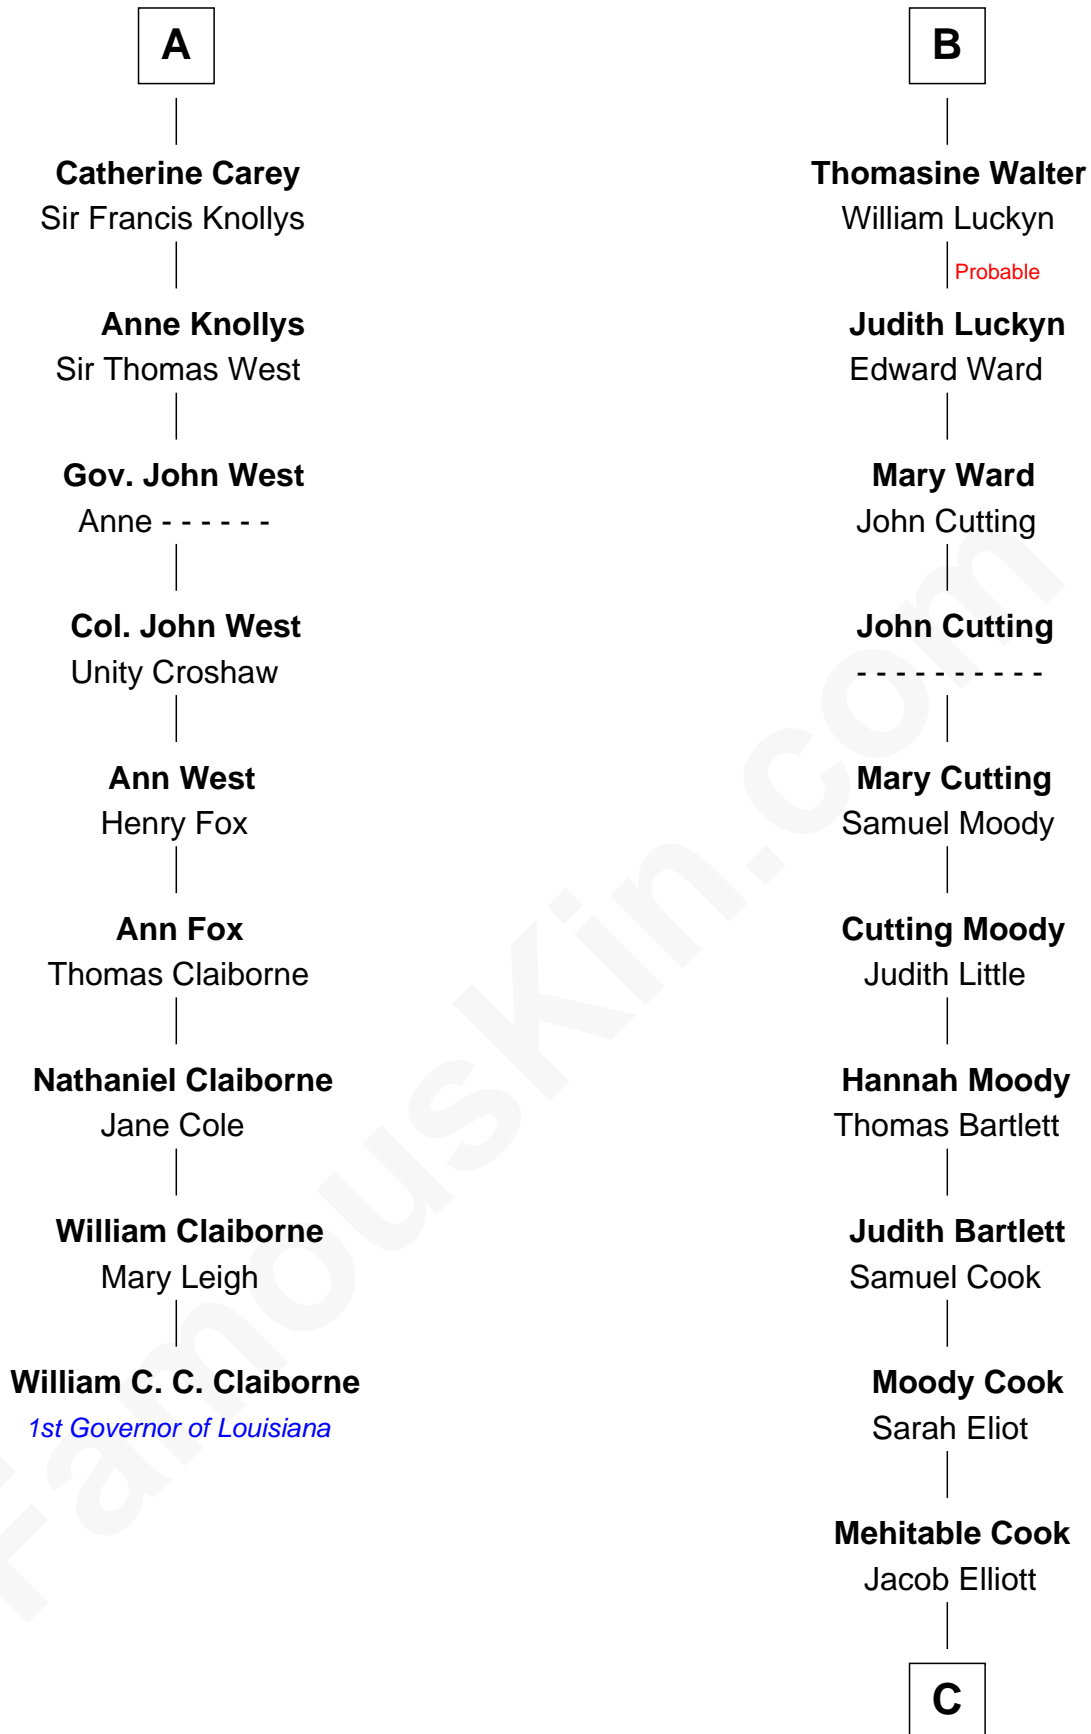

FamousKin.com
Relationship Chart of
William C. C. Claiborne
1st Governor of Louisiana

15th cousin 6 times removed of

Raquel Welch
Movie Actress

Sir John Howard
 Alice de Bois

Sir Robert Howard
 Margaret de Scales

Joan Howard
 Sir Peter de Brewes

Sir John Howard
 Alice Tendring

Beatrice Brewes
 Sir Hugh Shirley

Sir Robert Howard
 Margaret Mowbray

Sir Ralph Shirley
 Joan Basset

Sir John Howard
 Katherine Moleyns

Beatrice Shirley
 John Brome

Sir Thomas Howard
 Elizabeth Tilney

Isabel Brome
 John Denton

Elizabeth Howard
 Thomas Boleyn

Thomas Denton
 Jane Webbe

Mary Boleyn
 Sir William Carey

Isabel Denton
 William ap Walter

A

B