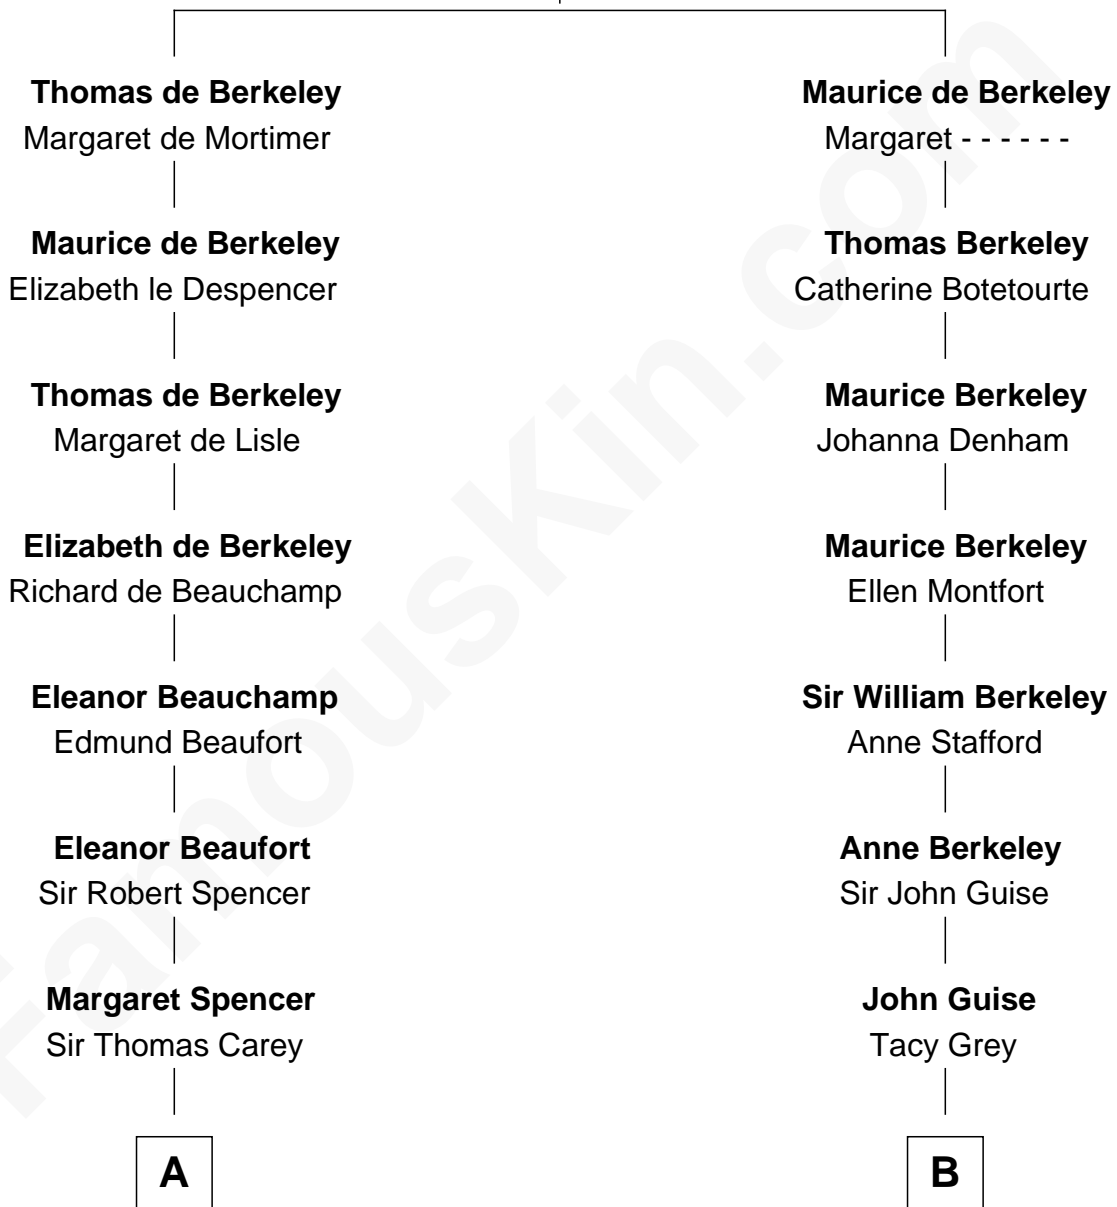

**FamousKin.com**  
**Relationship Chart of**  
**William C. C. Claiborne**  
*1st Governor of Louisiana*

16th cousin 4 times removed of

**Raquel Welch**  
*Movie Actress*

**Sir Maurice de Berkeley**  
 Eve la Zouche

C

**Justin Smith Hall**  
Sarah Mehitable Stanford

**Emery Stanford Hall**  
Clara Louise Adams

**Josephine Sarah Hall**  
Armando Carlos Tejada

**Raquel Welch**  
*aka Raquel Welch*