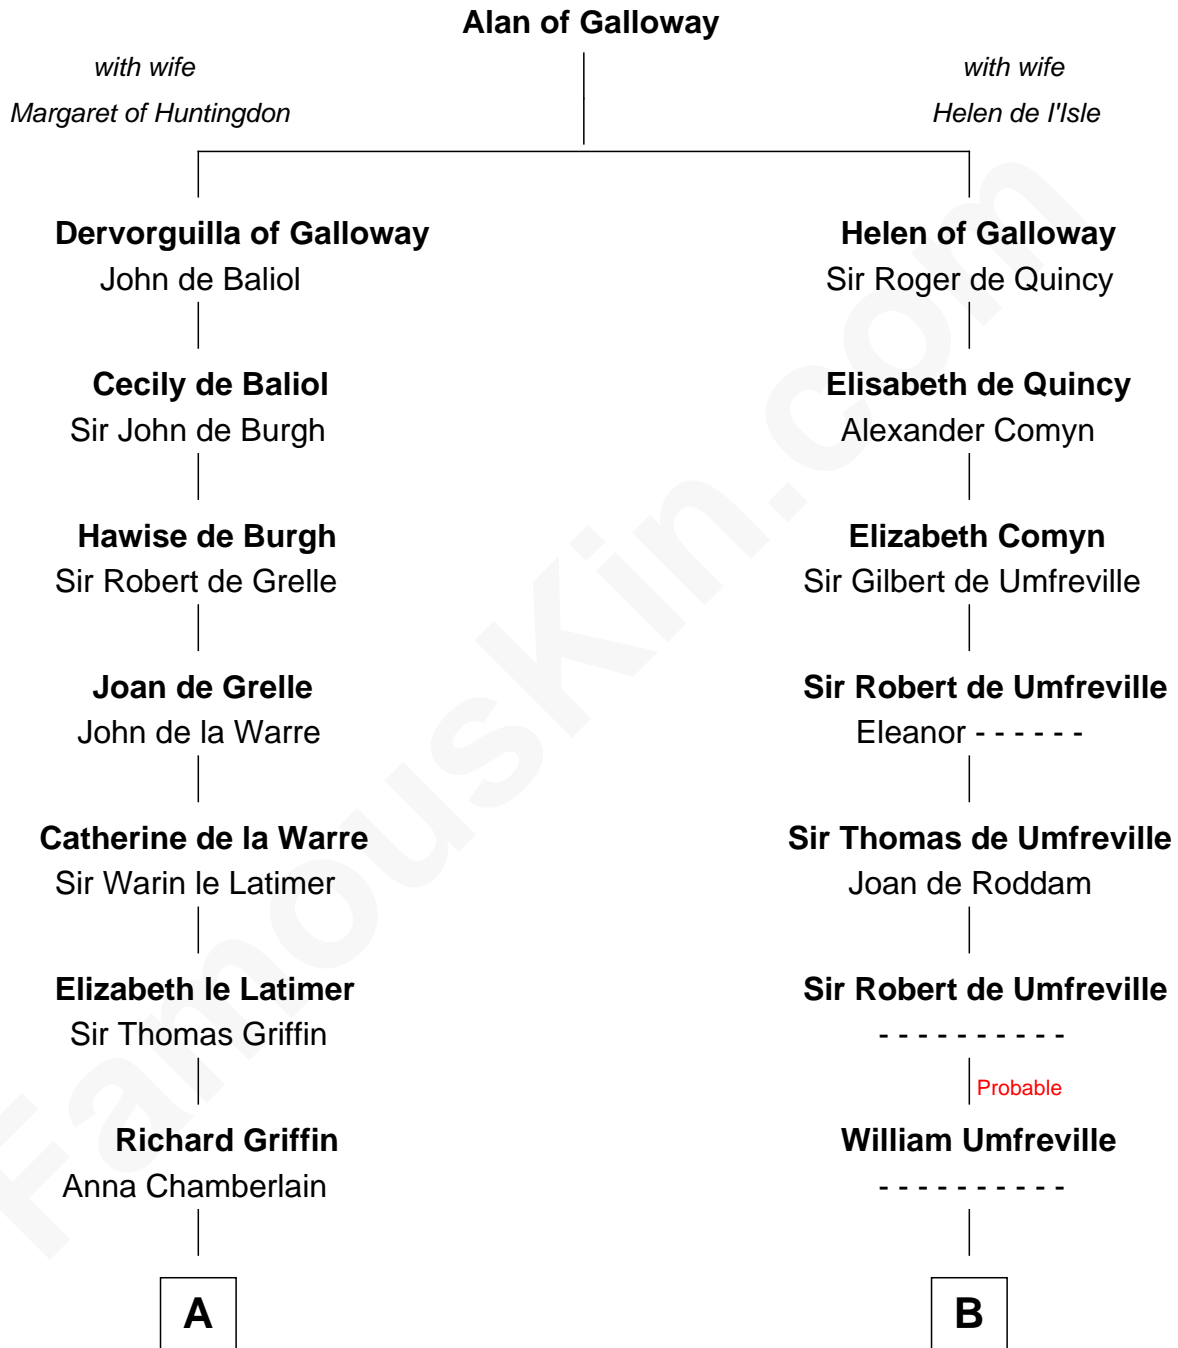

FamousKin.com
Relationship Chart of
William C. C. Claiborne
1st Governor of Louisiana

19th cousin of
Helen (Herron) Taft
First Lady of President William H. Taft

C

Nathaniel Claiborne

Jane Cole

William Claiborne

Mary Leigh

William C. C. Claiborne

1st Governor of Louisiana

D

Maria Clinton

Ela Collins

Harriet Anne Collins

John Williamson Herron

Helen (Herron) Taft

First Lady of William H. Taft

FamousKin.com