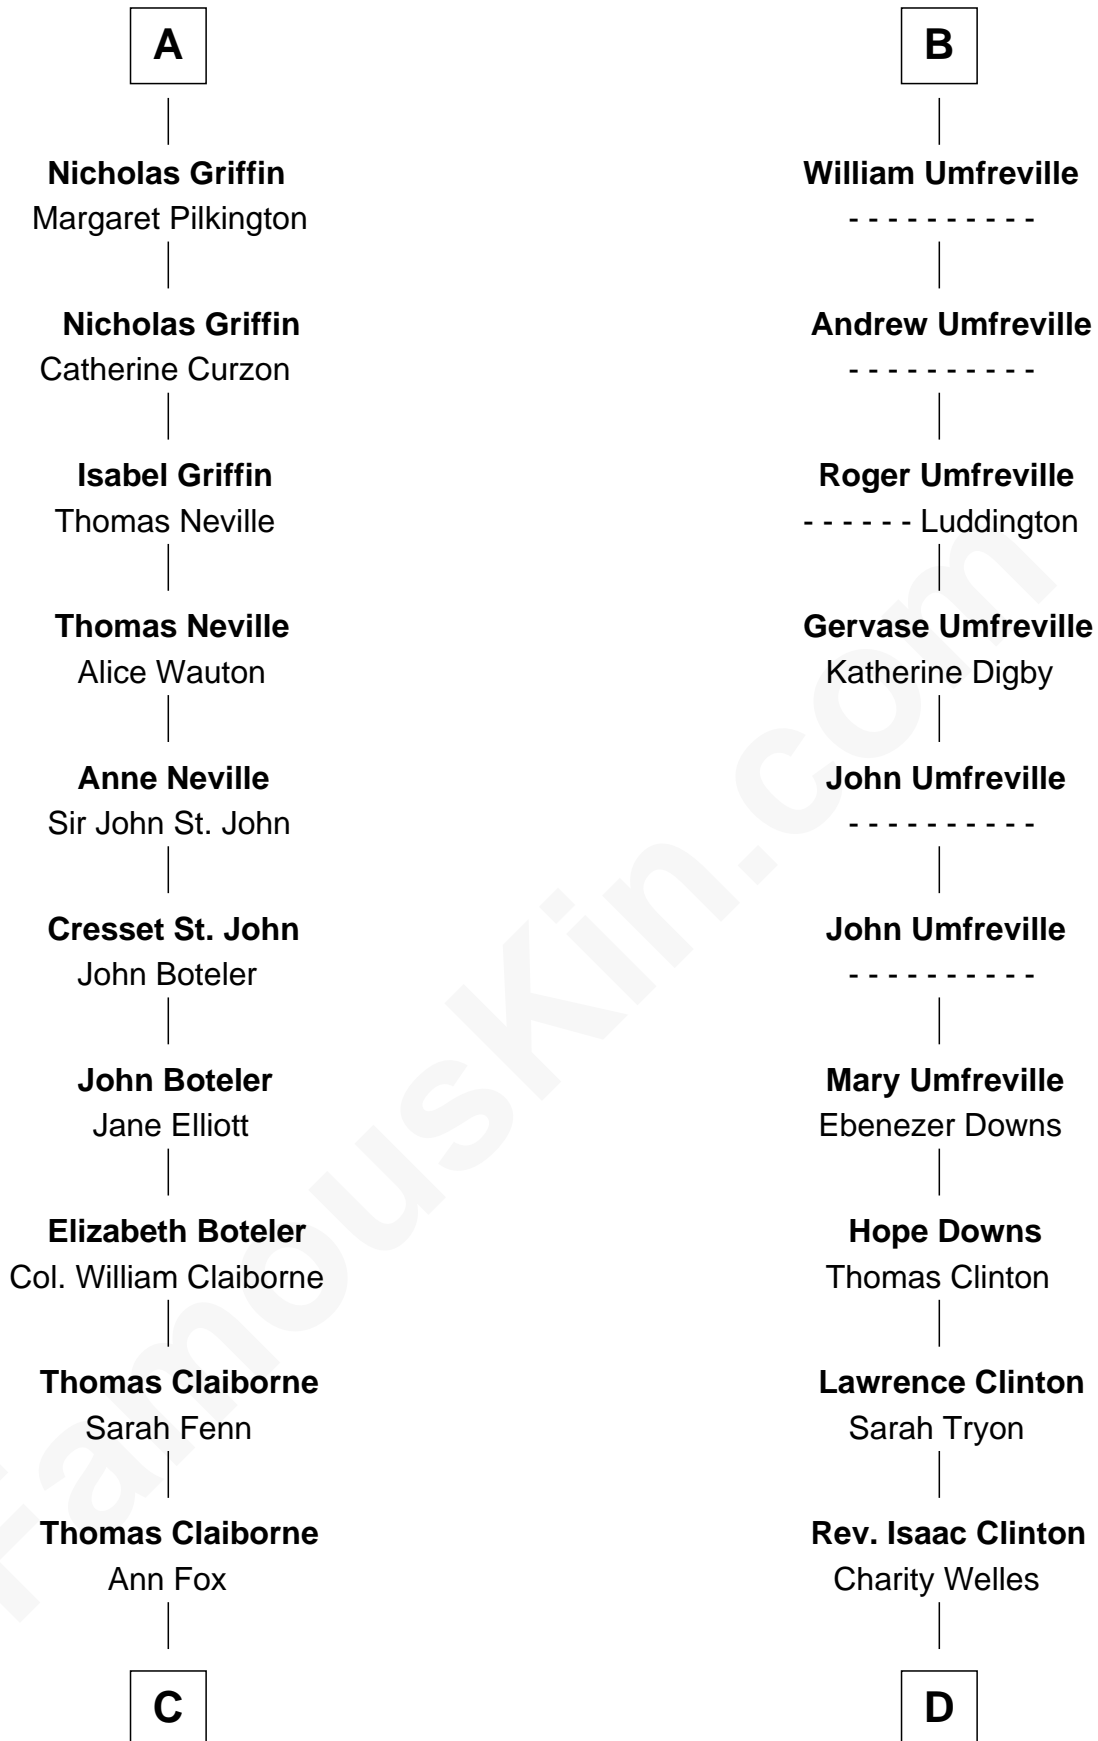

FamousKin.com
Relationship Chart of
William C. C. Claiborne
1st Governor of Louisiana

19th cousin of
Helen (Herron) Taft
First Lady of President William H. Taft

C

Nathaniel Claiborne

Jane Cole

William Claiborne

Mary Leigh

William C. C. Claiborne

1st Governor of Louisiana

D

Maria Clinton

Ela Collins

Harriet Anne Collins

John Williamson Herron

Helen (Herron) Taft

First Lady of William H. Taft

FamousKin.com