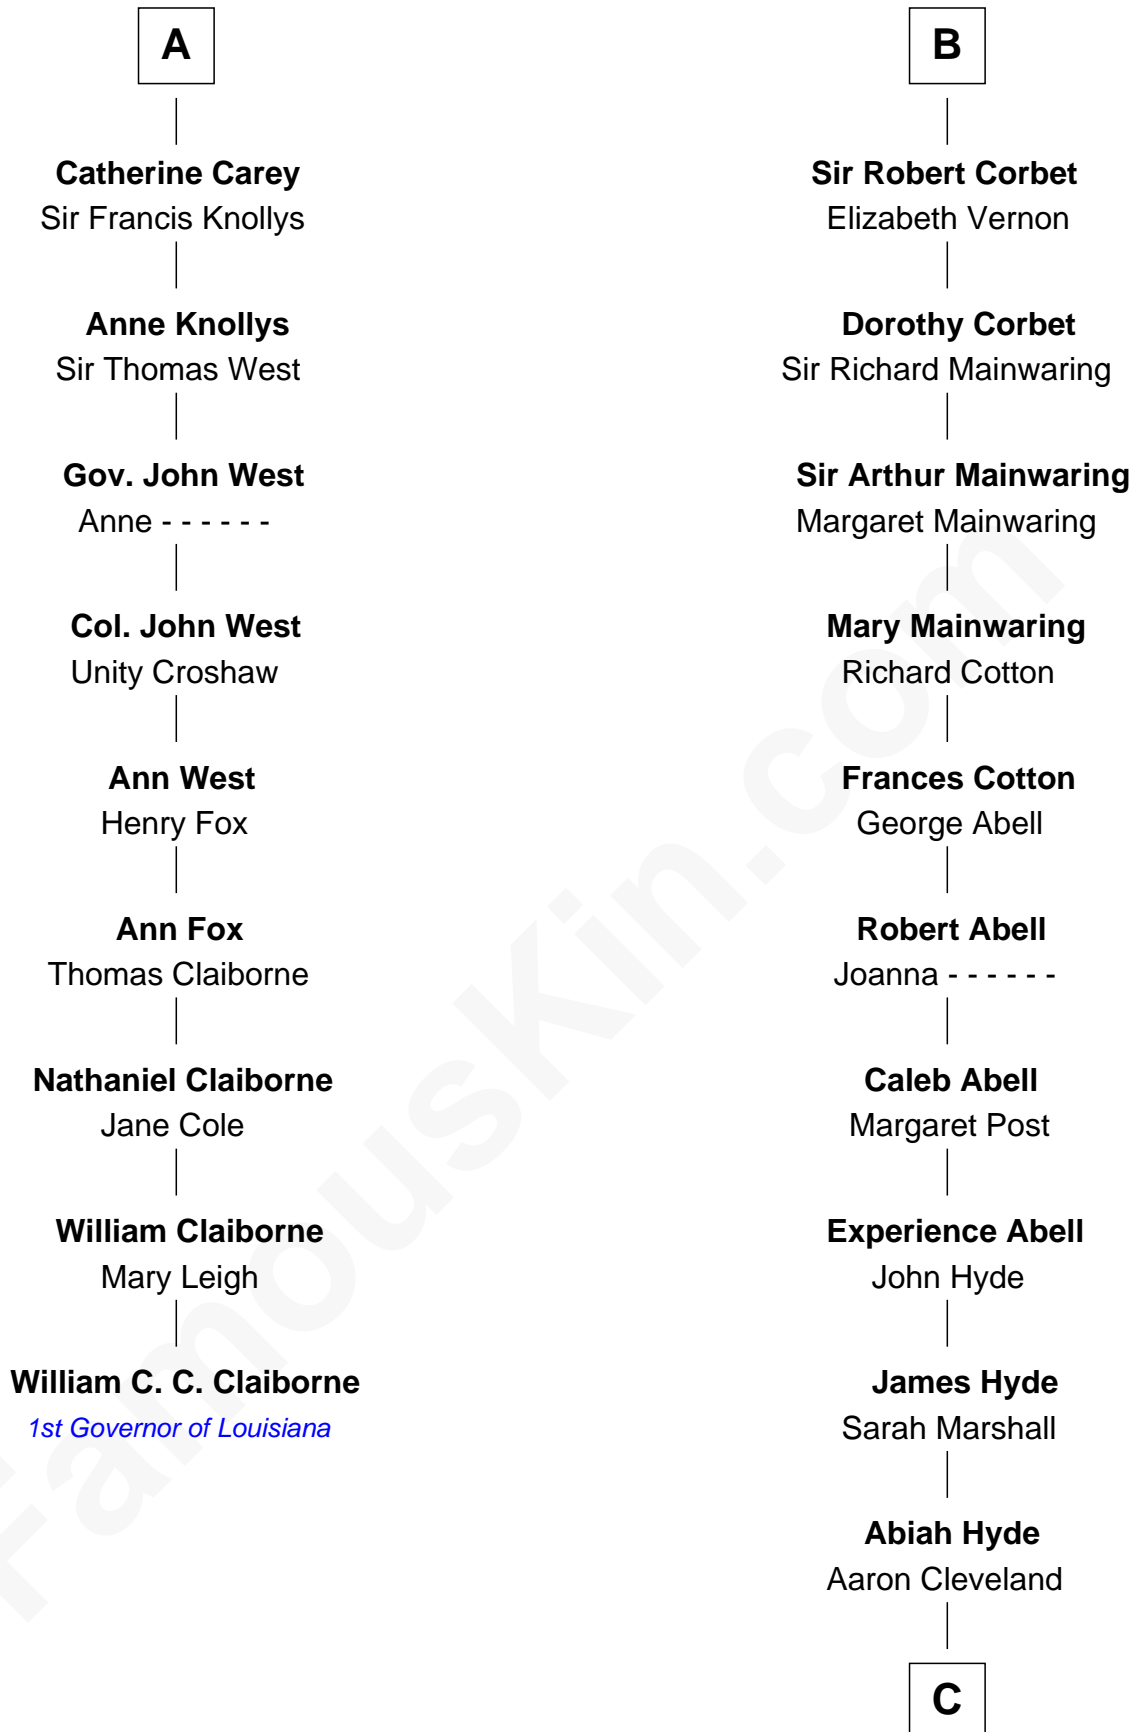

FamousKin.com
Relationship Chart of
William C. C. Claiborne
1st Governor of Louisiana

15th cousin 4 times removed of
Grover Cleveland
22nd and 24th U.S. President

C

William Cleveland

Margaret Falley

Rev. Richard Falley Cleveland

Ann Neal

Grover Cleveland

22nd and 24th U.S. President

FamousKin.com