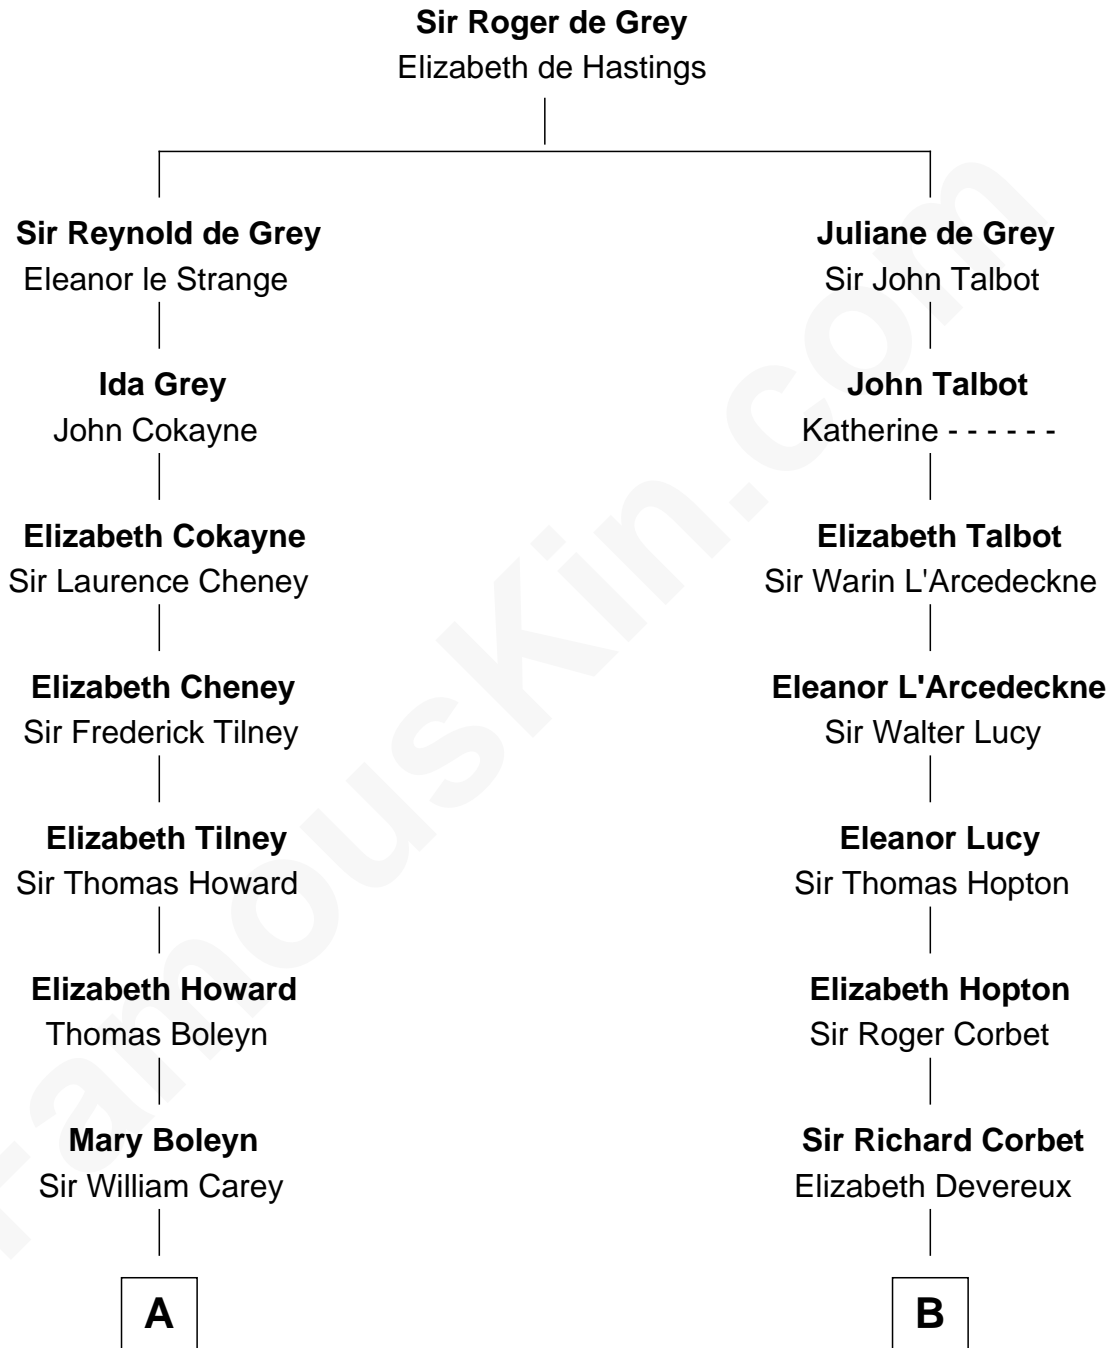

FamousKin.com
Relationship Chart of
William C. C. Claiborne
1st Governor of Louisiana

15th cousin 4 times removed of
Grover Cleveland
22nd and 24th U.S. President

C

William Cleveland

Margaret Falley

Rev. Richard Falley Cleveland

Ann Neal

Grover Cleveland

22nd and 24th U.S. President

FamousKin.com