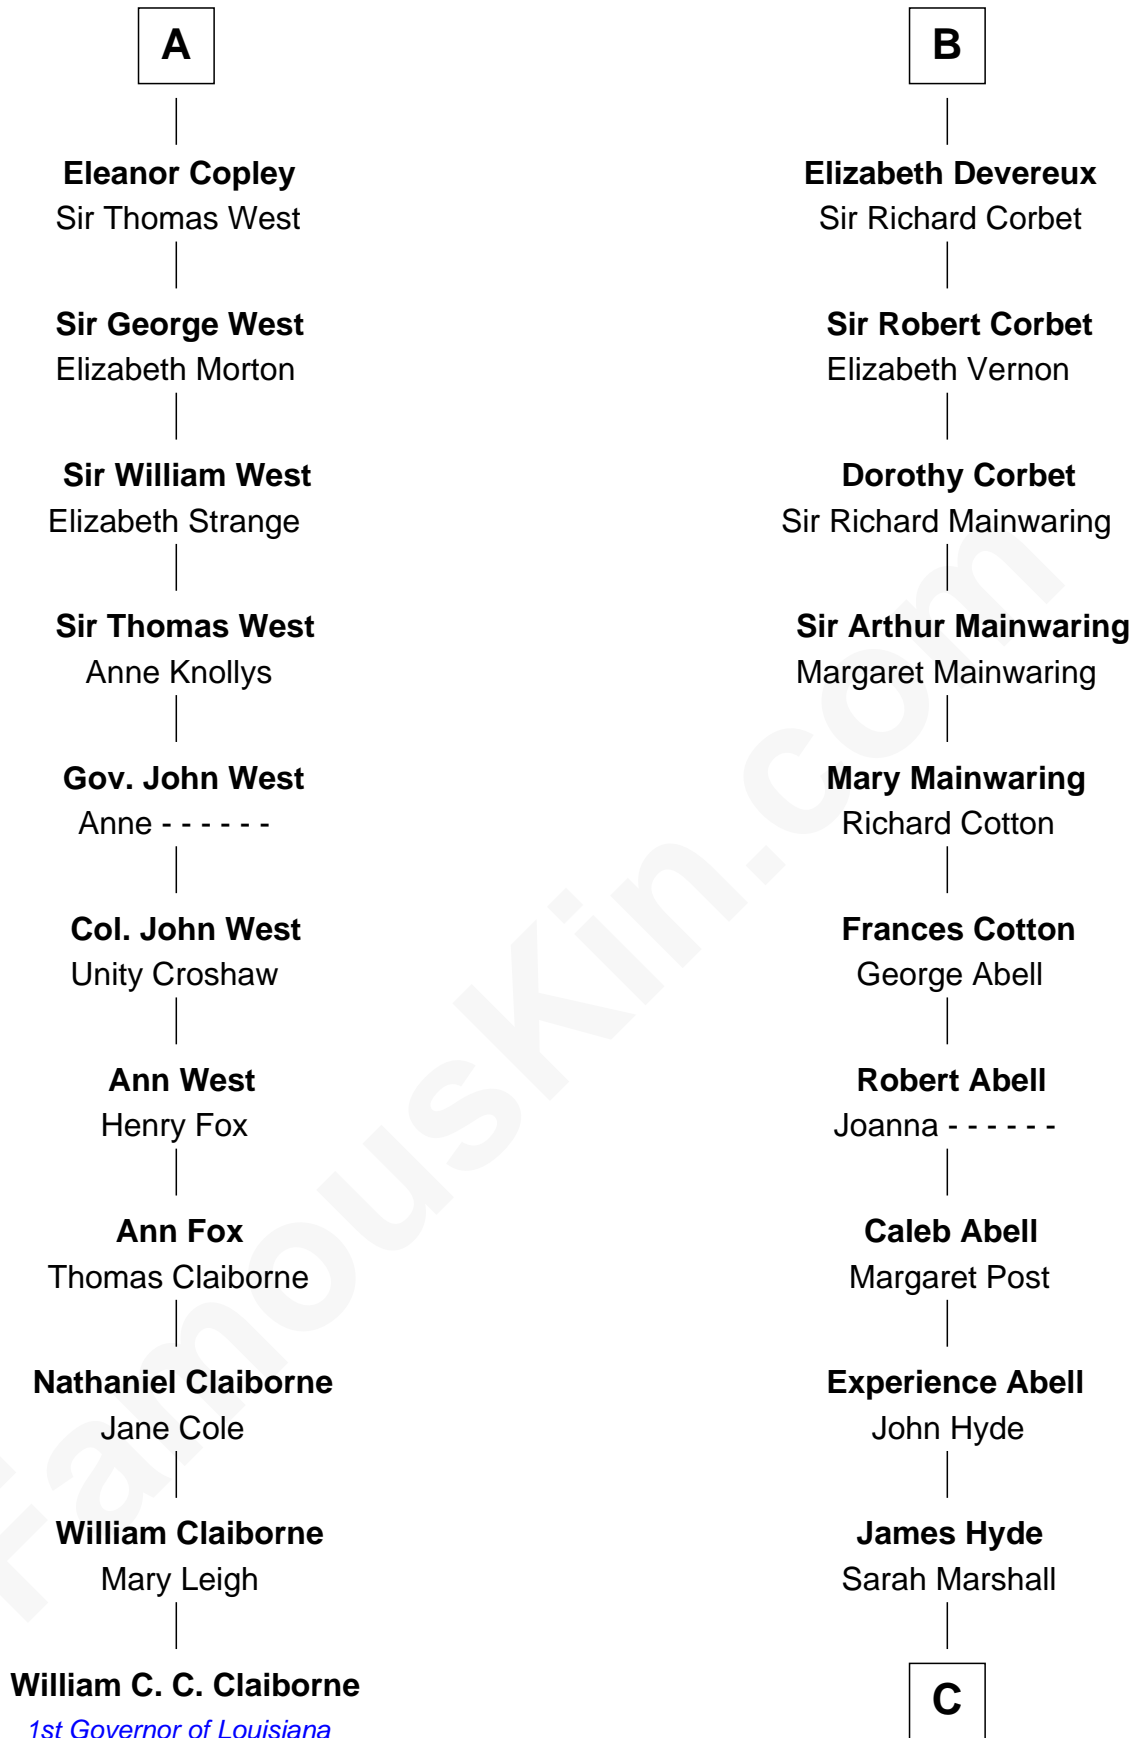

FamousKin.com
Relationship Chart of
William C. C. Claiborne
1st Governor of Louisiana

17th cousin 3 times removed of
Grover Cleveland
22nd and 24th U.S. President

C

Abiah Hyde

Aaron Cleveland

William Cleveland

Margaret Falley

Rev. Richard Falley Cleveland

Ann Neal

Grover Cleveland

22nd and 24th U.S. President