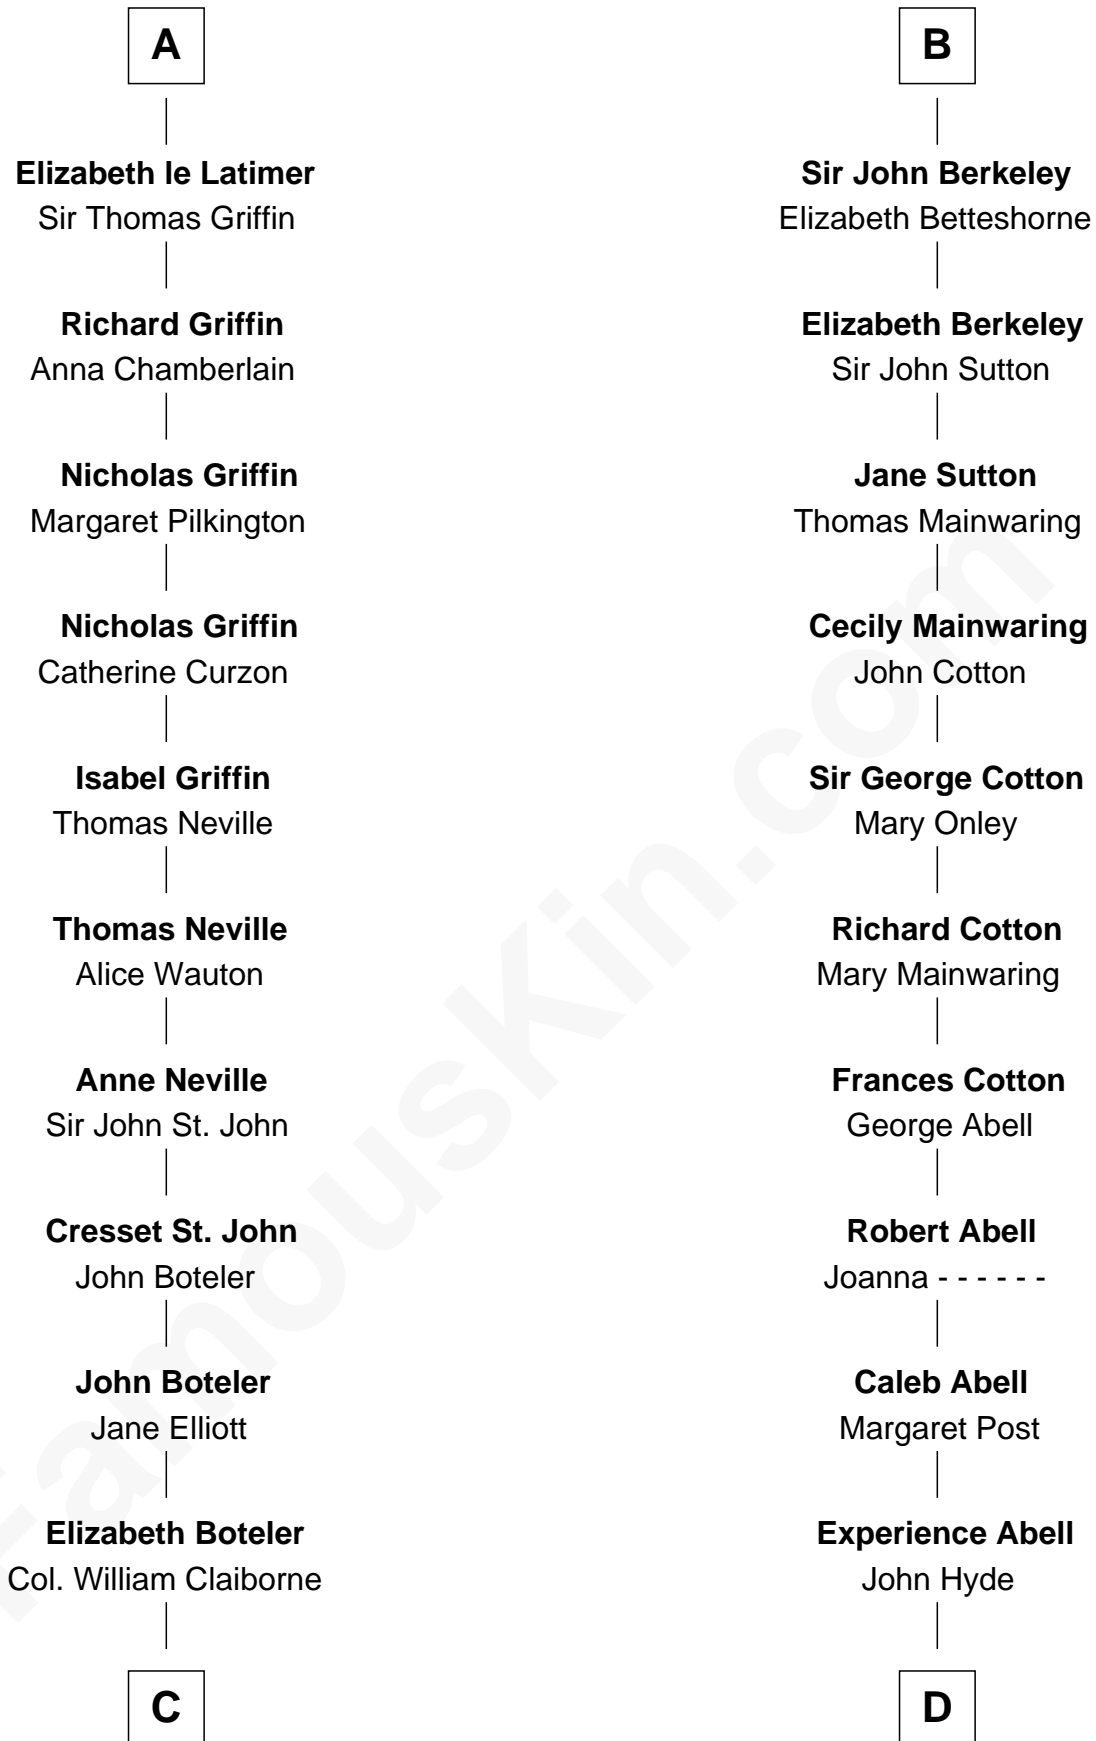

# FamousKin.com Relationship Chart of

**William C. C. Claiborne**

*1st Governor of Louisiana*

21st cousin of

**Grover Cleveland**

*22nd and 24th U.S. President*

**Richard de Morville**

*Avice of Lancaster*

**C**

**Thomas Claiborne**  
Sarah Fenn

**Thomas Claiborne**  
Ann Fox

**Nathaniel Claiborne**  
Jane Cole

**William Claiborne**  
Mary Leigh

**William C. C. Claiborne**  
*1st Governor of Louisiana*

**D**

**James Hyde**  
Sarah Marshall