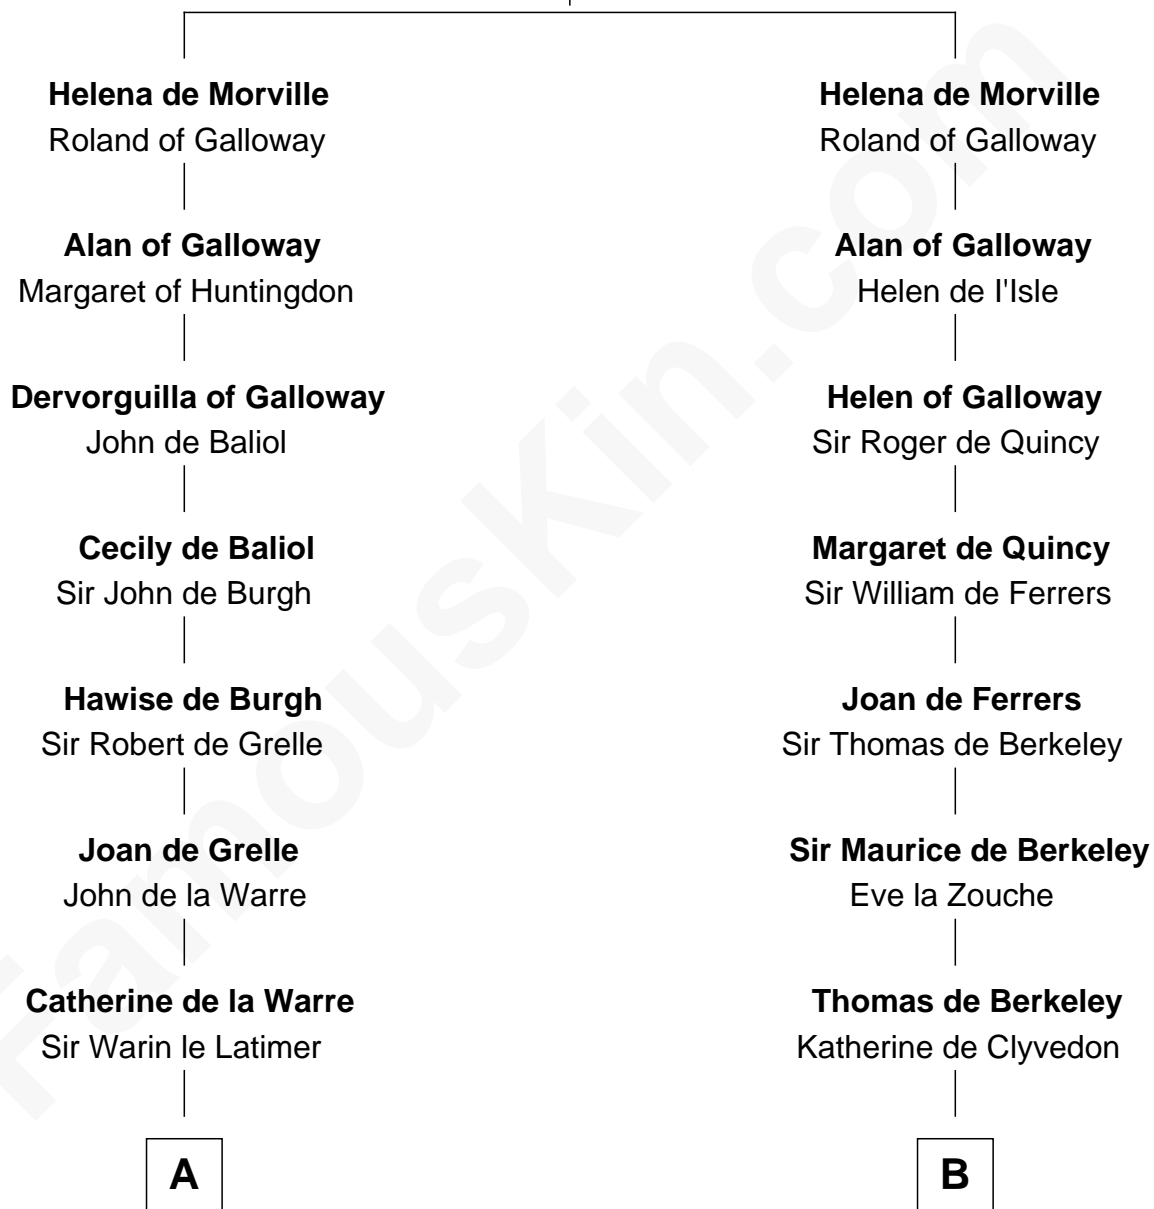

# FamousKin.com Relationship Chart of

**William C. C. Claiborne**

*1st Governor of Louisiana*

21st cousin of

**Grover Cleveland**

*22nd and 24th U.S. President*

**Richard de Morville**

*Avice of Lancaster*

**C**

**Thomas Claiborne**  
Sarah Fenn

**Thomas Claiborne**  
Ann Fox

**Nathaniel Claiborne**  
Jane Cole

**William Claiborne**  
Mary Leigh

**William C. C. Claiborne**  
*1st Governor of Louisiana*

**D**

**James Hyde**  
Sarah Marshall