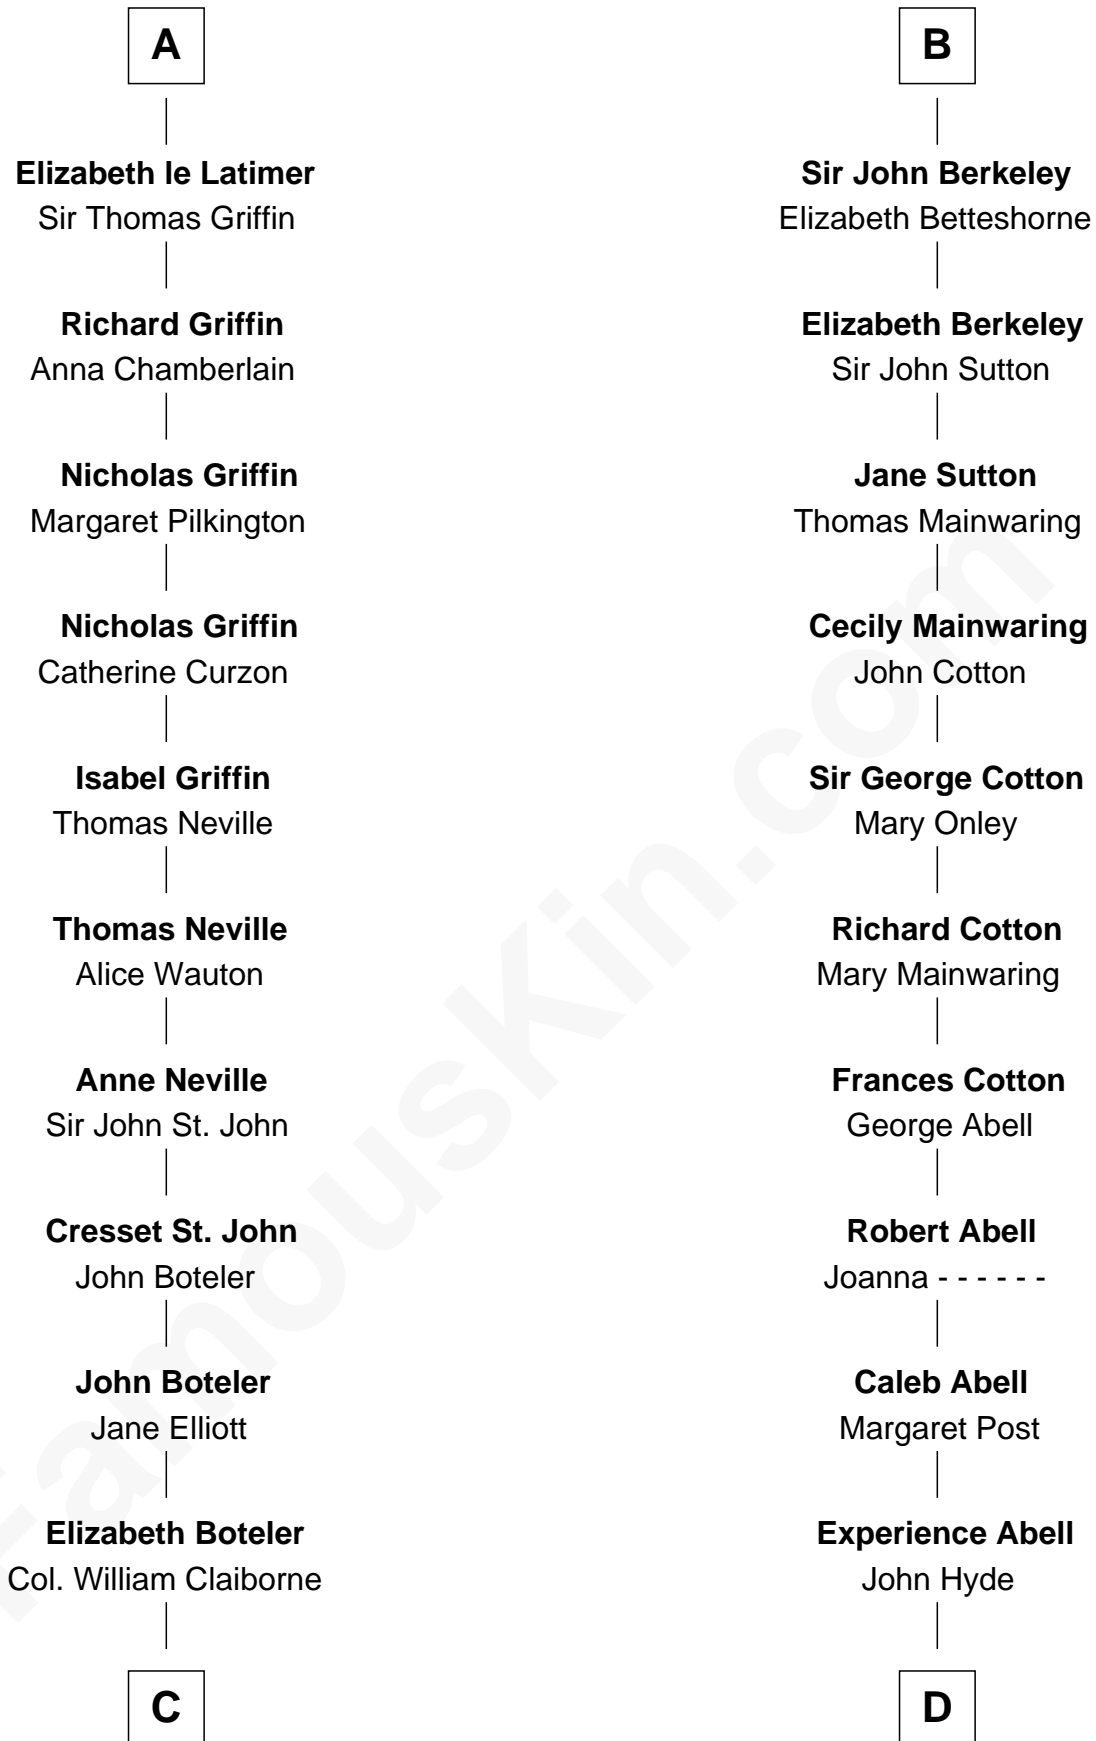

FamousKin.com Relationship Chart of

William C. C. Claiborne

1st Governor of Louisiana

21st cousin of

Grover Cleveland

22nd and 24th U.S. President

Uhtred of Galloway

Gunnild of Dunbar