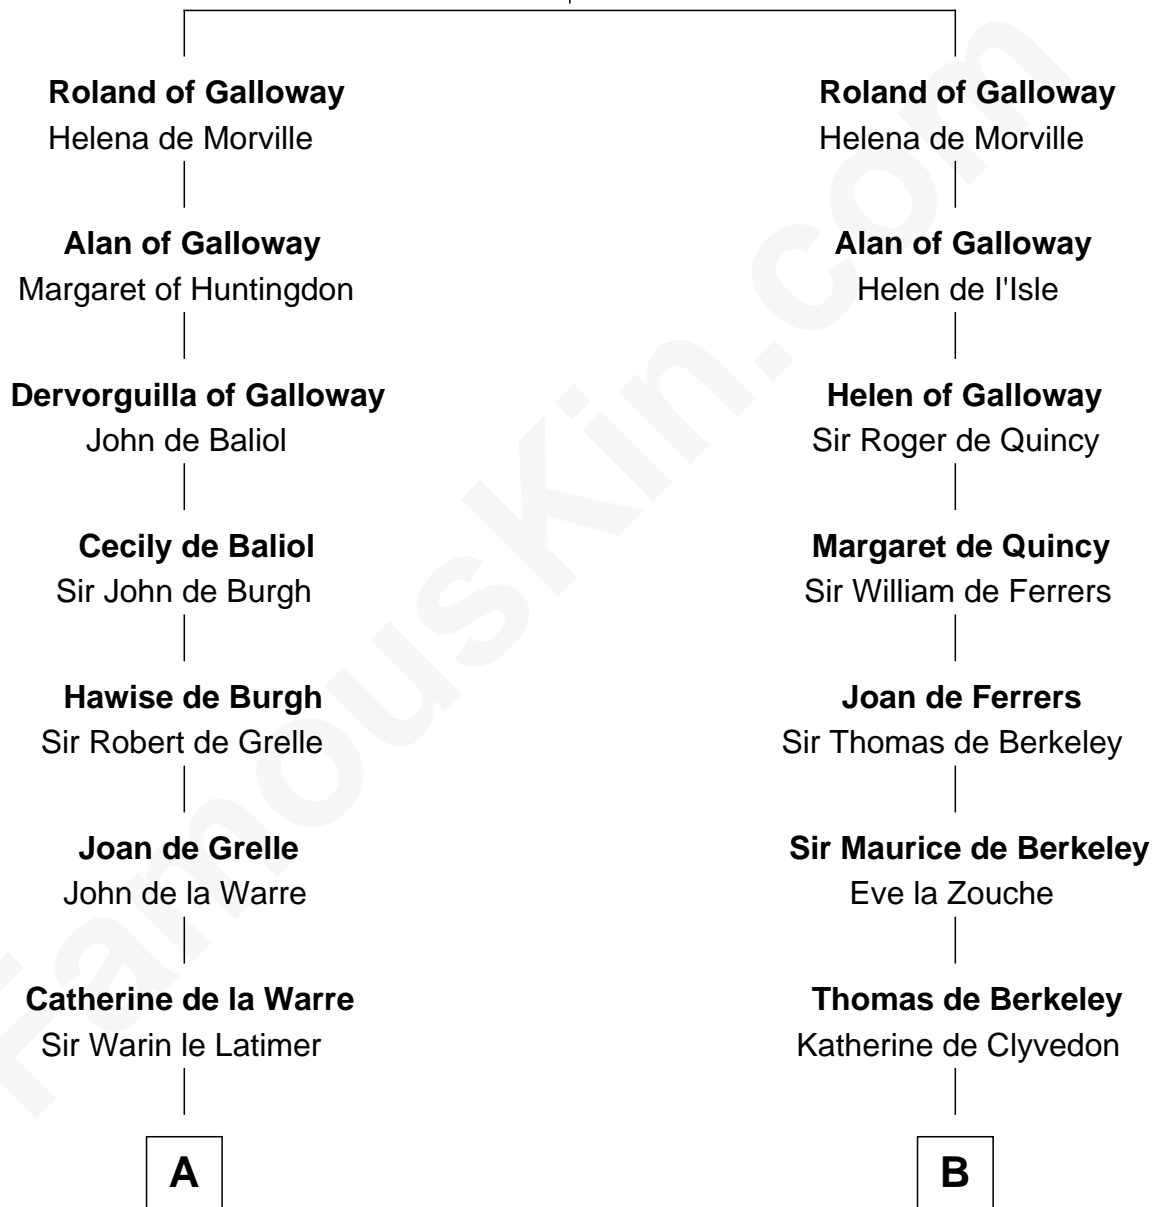

FamousKin.com Relationship Chart of

William C. C. Claiborne

1st Governor of Louisiana

21st cousin of

Grover Cleveland

22nd and 24th U.S. President

Uhtred of Galloway

Gunnild of Dunbar