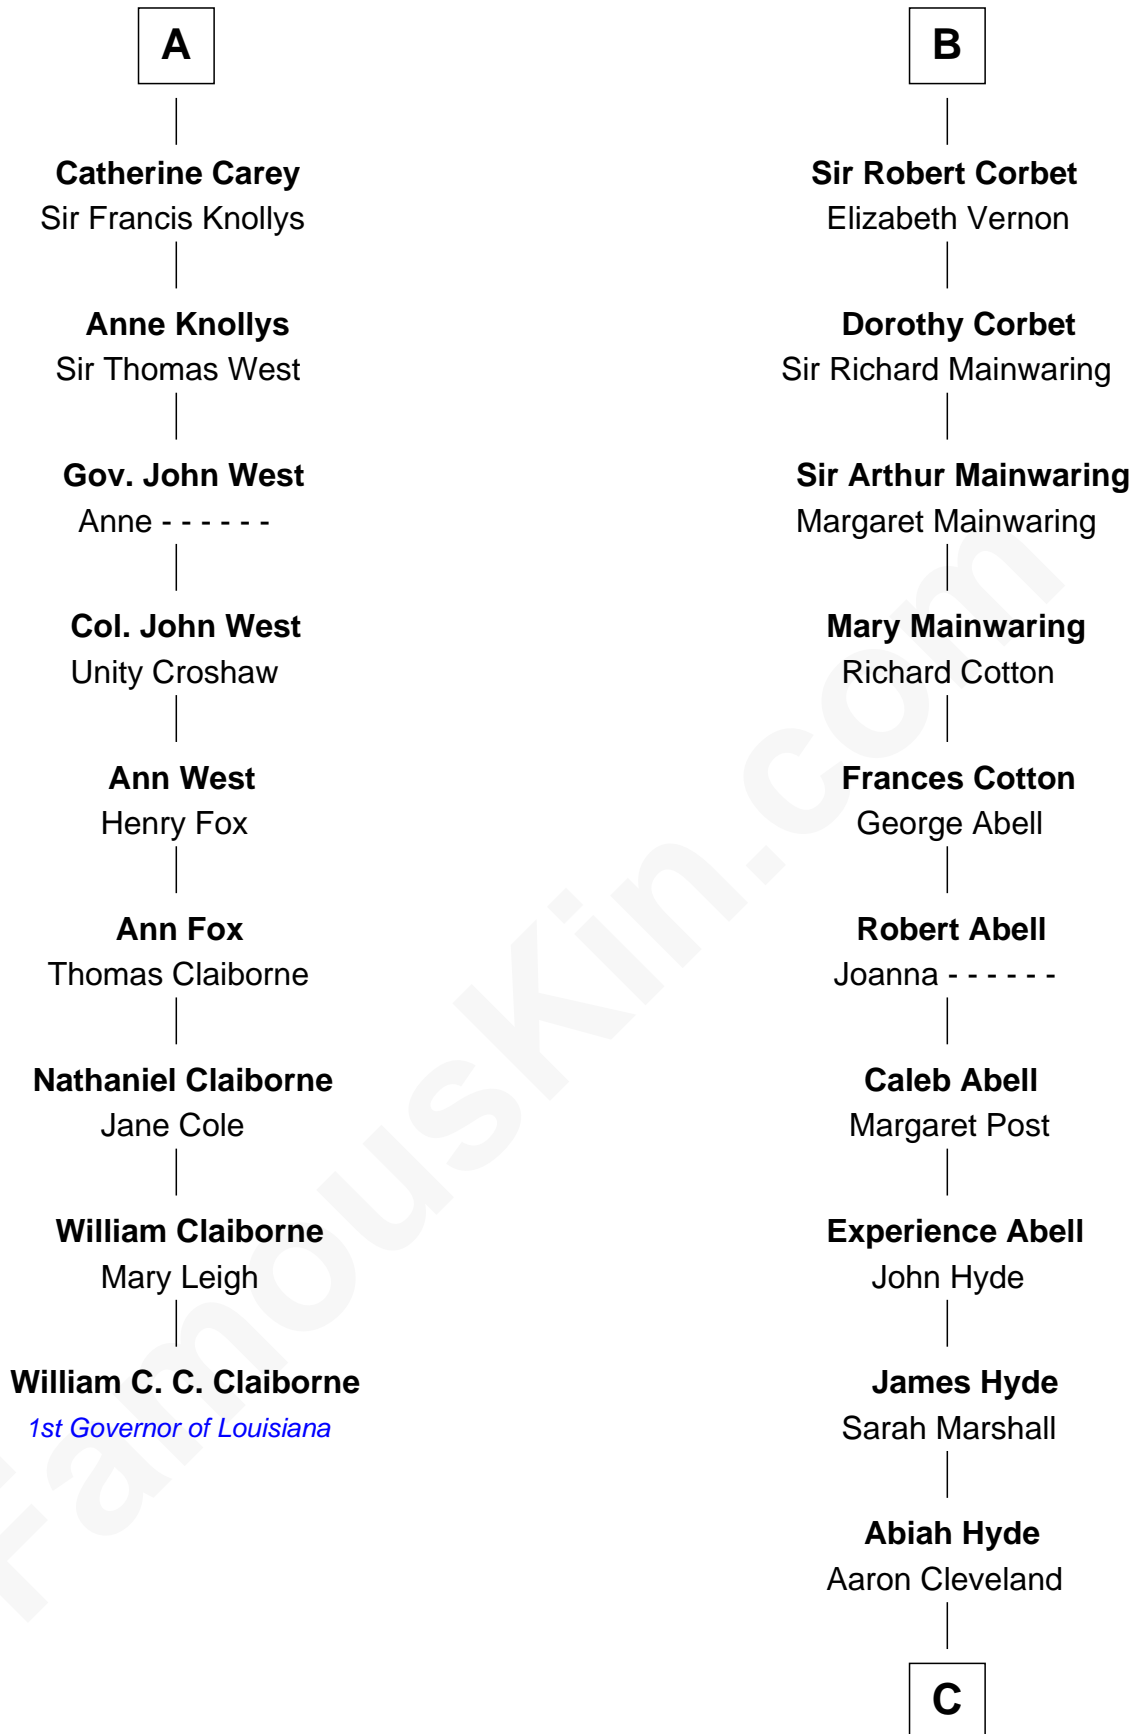

FamousKin.com
Relationship Chart of
William C. C. Claiborne
1st Governor of Louisiana

15th cousin 4 times removed of
Grover Cleveland
22nd and 24th U.S. President

C

William Cleveland

Margaret Falley

Rev. Richard Falley Cleveland

Ann Neal

Grover Cleveland

22nd and 24th U.S. President

FamousKin.com