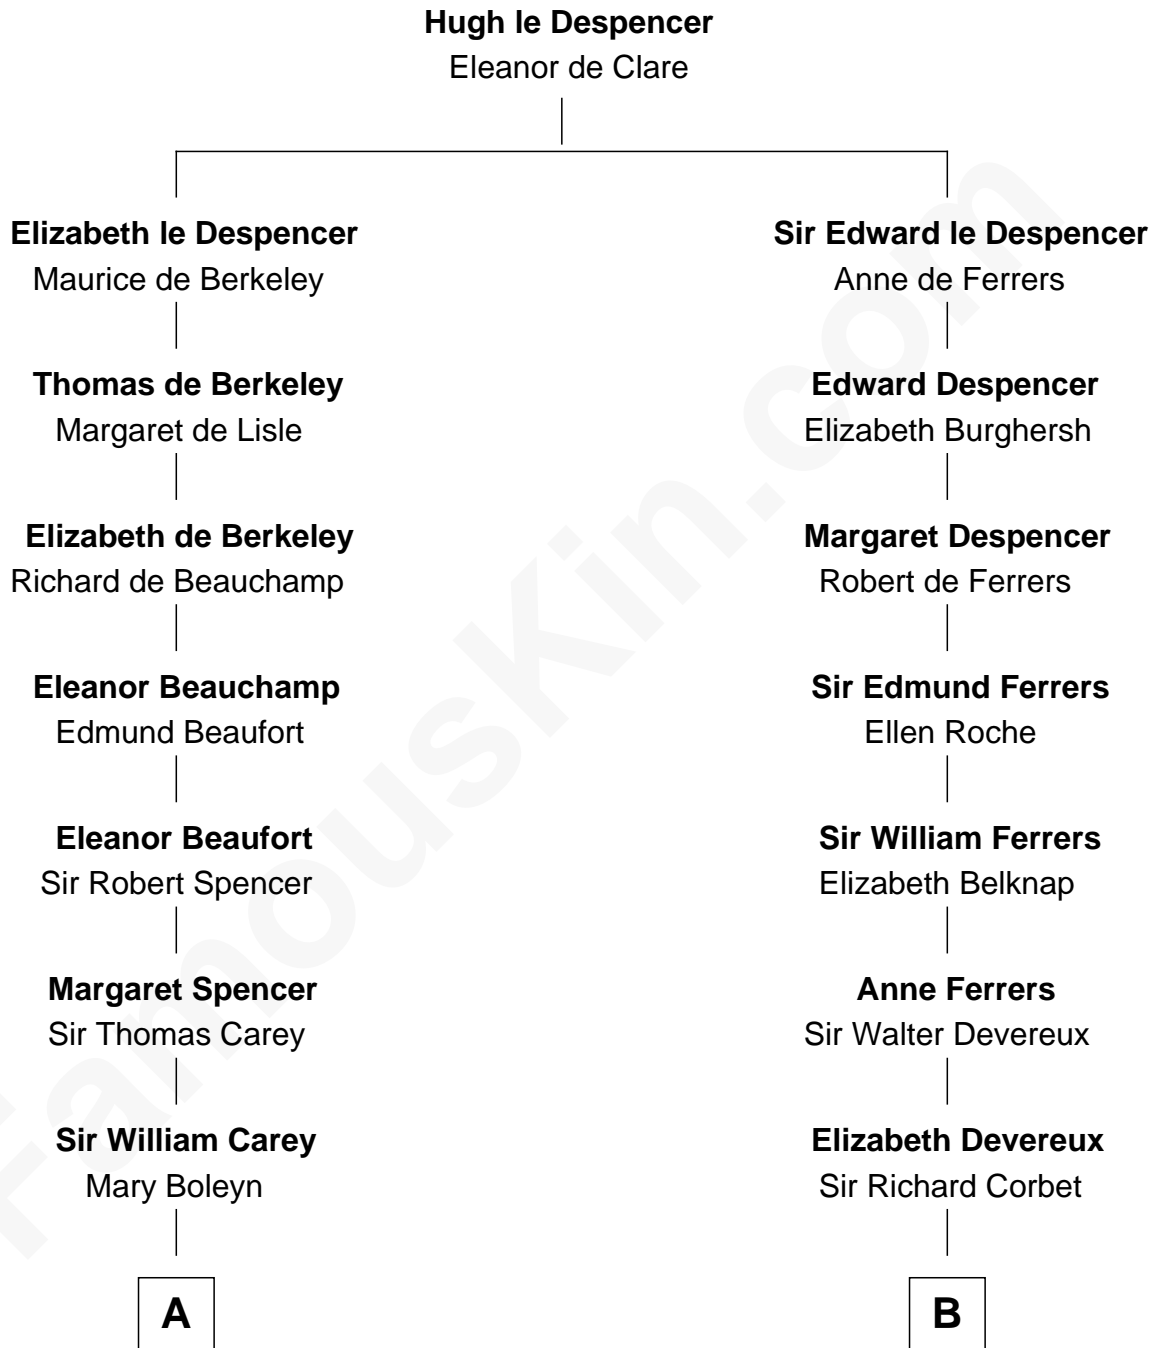

FamousKin.com
Relationship Chart of
William C. C. Claiborne
1st Governor of Louisiana

15th cousin 4 times removed of
Grover Cleveland
22nd and 24th U.S. President

C

William Cleveland

Margaret Falley

Rev. Richard Falley Cleveland

Ann Neal

Grover Cleveland

22nd and 24th U.S. President

FamousKin.com