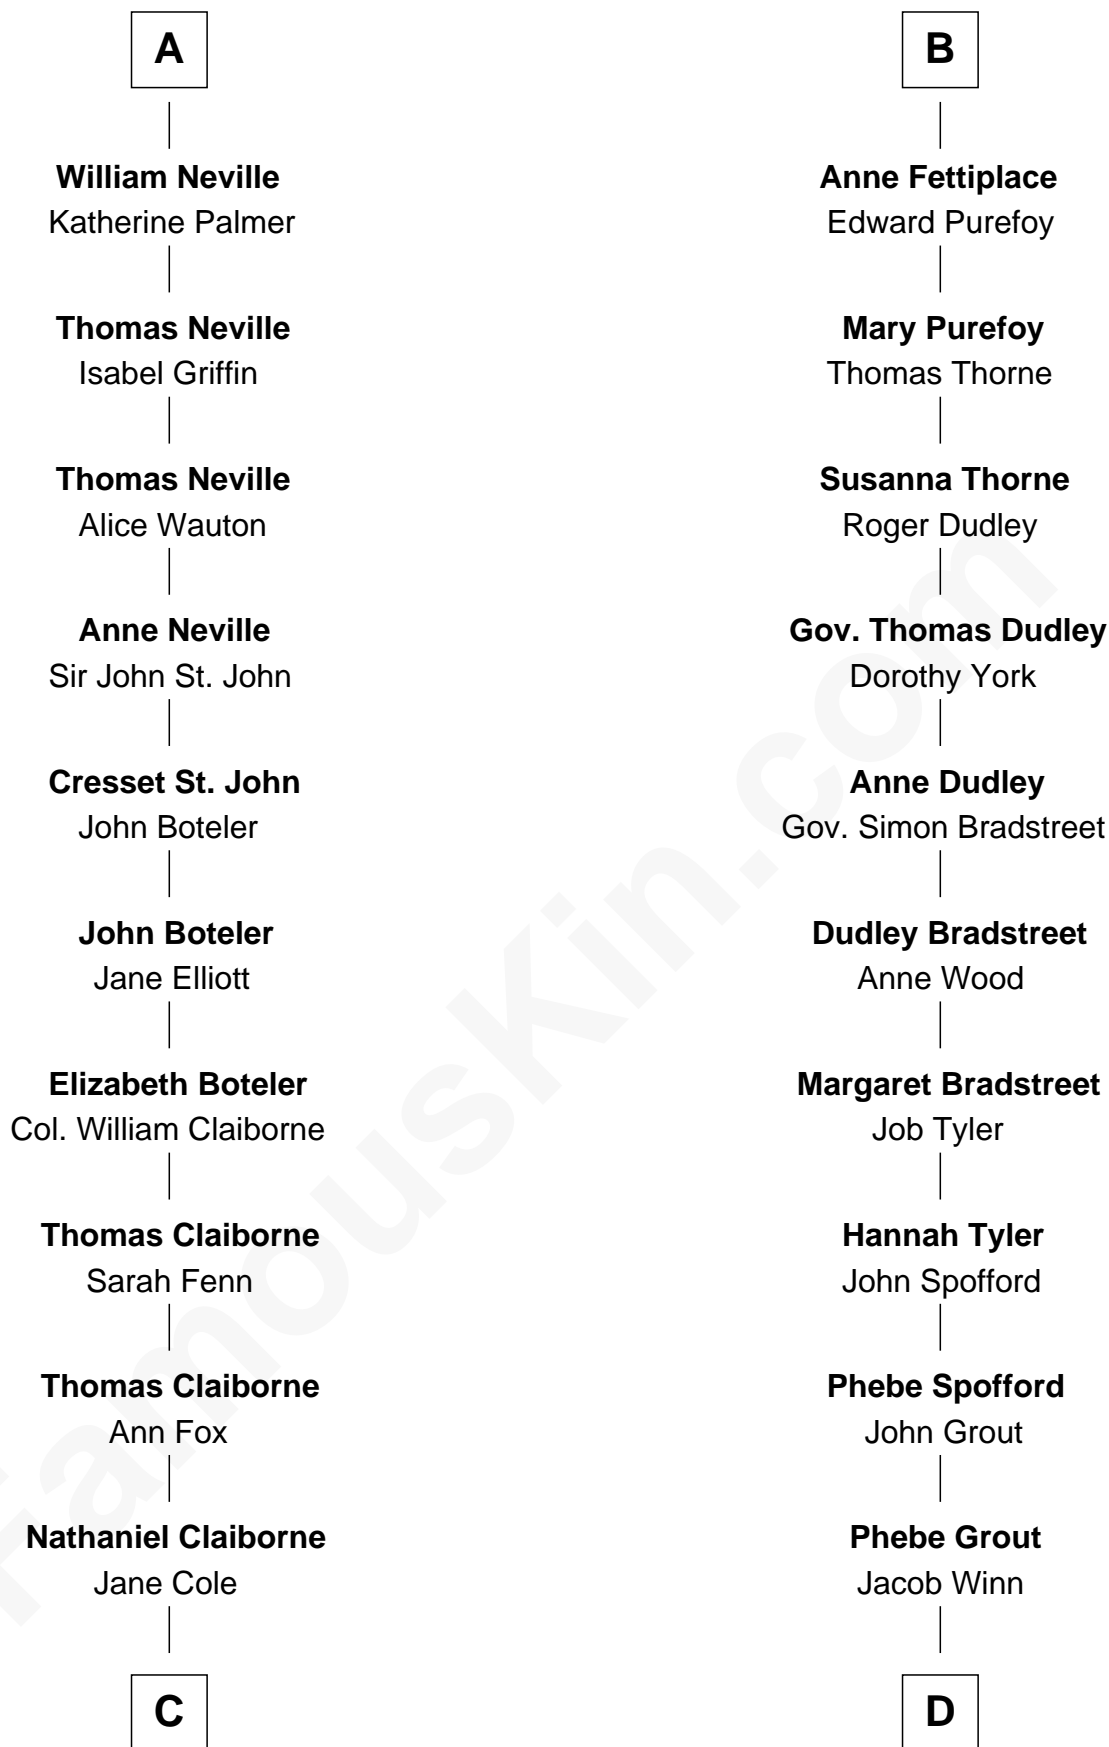

FamousKin.com
Relationship Chart of
William C. C. Claiborne
1st Governor of Louisiana

18th cousin 3 times removed of

Herbert Hoover
31st U.S. President

C

William Claiborne

Mary Leigh

William C. C. Claiborne

1st Governor of Louisiana

D

Endymia Winn

Thomas Sherwood

Lucinda Sherwood

John Minthorn

Theodore Minthorn

Mary Wasley

Hulda Randall Minthorn

Jessie Clark Hoover

Herbert Hoover

31st U.S. President