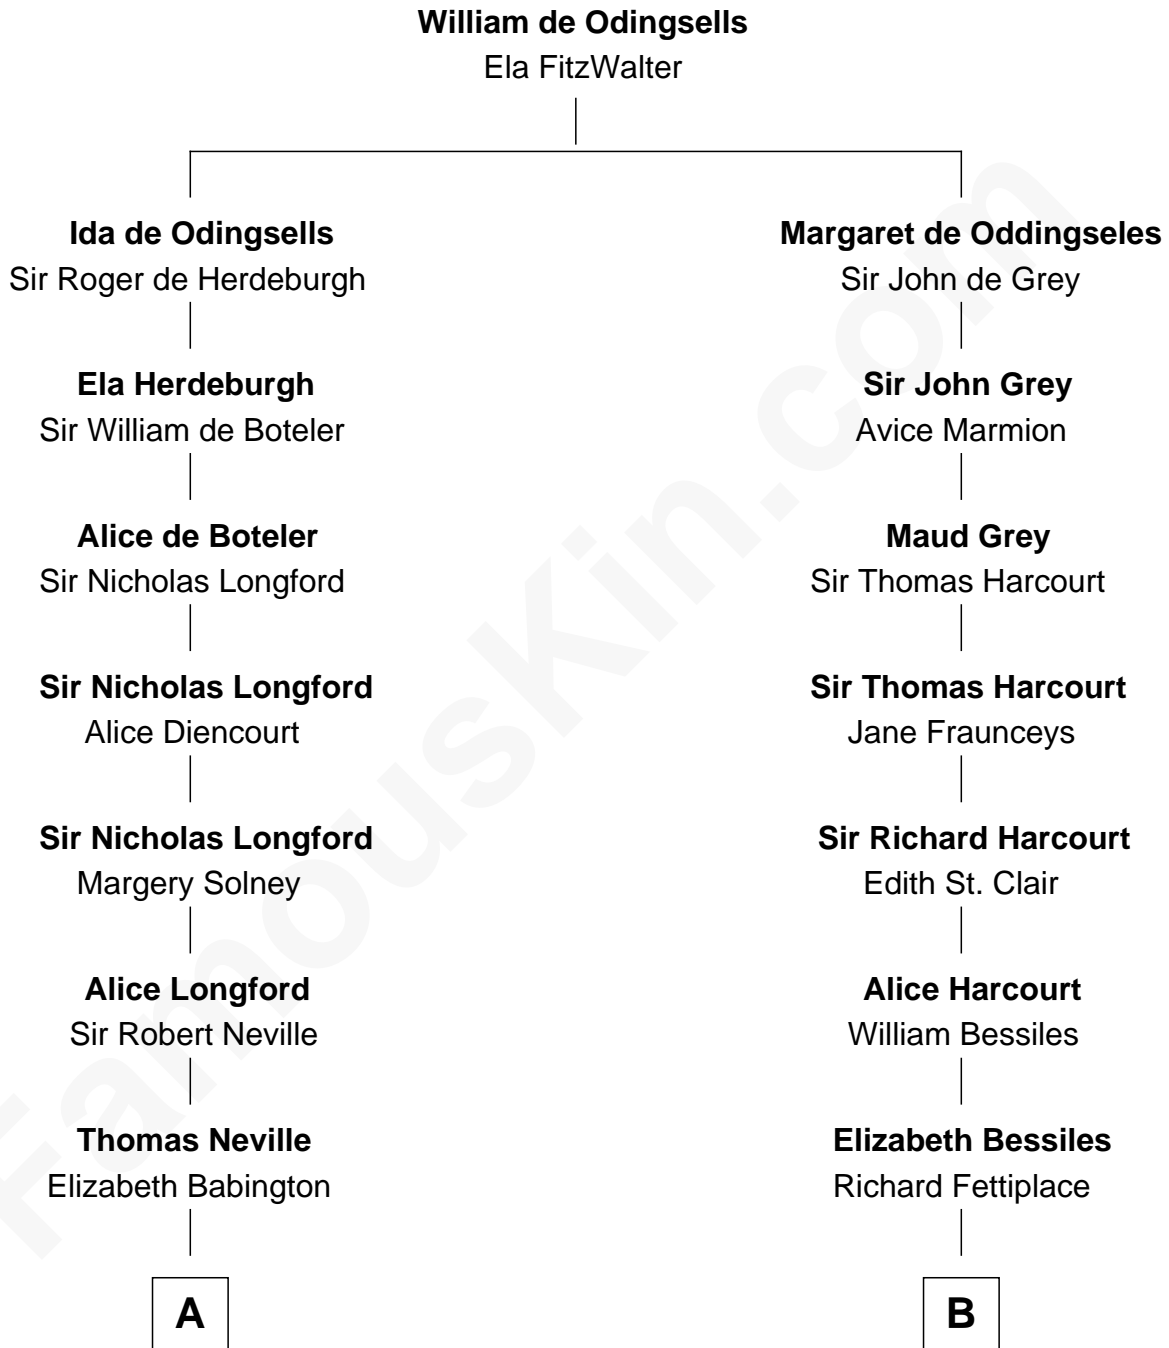

FamousKin.com
Relationship Chart of
William C. C. Claiborne
1st Governor of Louisiana

18th cousin 3 times removed of

Herbert Hoover
31st U.S. President

C

William Claiborne

Mary Leigh

William C. C. Claiborne

1st Governor of Louisiana

D

Endymia Winn

Thomas Sherwood

Lucinda Sherwood

John Minthorn

Theodore Minthorn

Mary Wasley

Hulda Randall Minthorn

Jessie Clark Hoover

Herbert Hoover

31st U.S. President